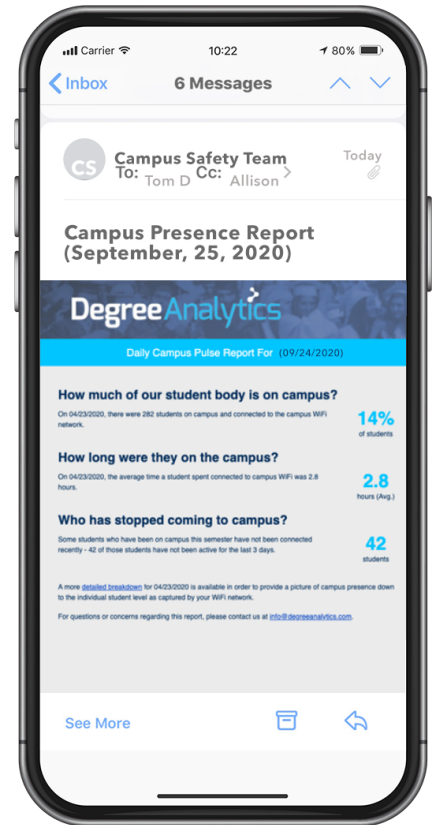

Daily Presence Report

Degree Analytics Day 21												
	A	B	C	D	E	F	G	H	I	J		
	Campus ID	Date	Beginning Time	Exit Time	Daily Time	Cumulative Time	Cumulative Days Present	Consecutive Days Present	Cumulative Days Absent	Consecutive Days Absent		
1	10-243-377	6/13/2020	#####			#####	#####	#####	0	21	21	
2	10-243-389	6/13/2020	8:12:34 AM	12:21:12 PM	4:08:38	18:18:08	16	4	0	0		
4	10-244-848	6/13/2020	11:14:59 AM	5:05:11 PM	5:50:12	21:23:12	16	4	0	0		
5	10-244-991	6/13/2020	4:40:45 PM	6:01:01 PM	1:20:16	20:04:00	15	3	0	0		
6	10-256-101	6/13/2020	12:00:00AM	11:59:59PM	24:00:00	480:00:00	20	18	0	0		
7	10-455-877	6/13/2020	11:31:45 AM	11:59:50 AM	0:28	18:17:44	16	4	0	0		
8	10-489-707	6/13/2020	12:00:00AM	11:59:59PM	24:00:00	504:00:00	21	21	0	0		
9	11-211-412	6/13/2020	#####			#####	#####	#####	0	21	21	
10	11-231-442	6/13/2020	7:30:10 AM	5:54:34 PM	10:24:24	19:19:12	18	5	0	0		
11	11-249-909	6/13/2020	7:55:43 AM	4:40:43 PM	8:45:00	20:00:00	16	4	0	0		
12	11-432-221	6/13/2020	12:00:00AM	11:59:59PM	24:00:00	504:00:00	21	21	0	0		
13	12-101-901	6/13/2020	12:00:00AM	11:59:59PM	24:00:00	432:00:00	18	11	0	0		
14	15-921-620	6/13/2020	12:00:00AM	11:59:59PM	24:00:00	504:00:00	21	21	0	0		
15	16-888-292	6/13/2020	8:05:50 AM	10:00:59 AM	1:55:09	6:42:24	16	4	0	0		
16	17-898-345	6/13/2020	10:56:42 AM	3:23:23 PM	4:26:41	18:40:15	15	2	0	0		
17	19-232-444	6/13/2020	12:00:00AM	11:59:59PM	24:00:00	384:00:00	16	16	0	0		

CSV Export of Daily Report Data

Contact Us Today!

© 2020 Degree Analytics. All Rights Reserved.