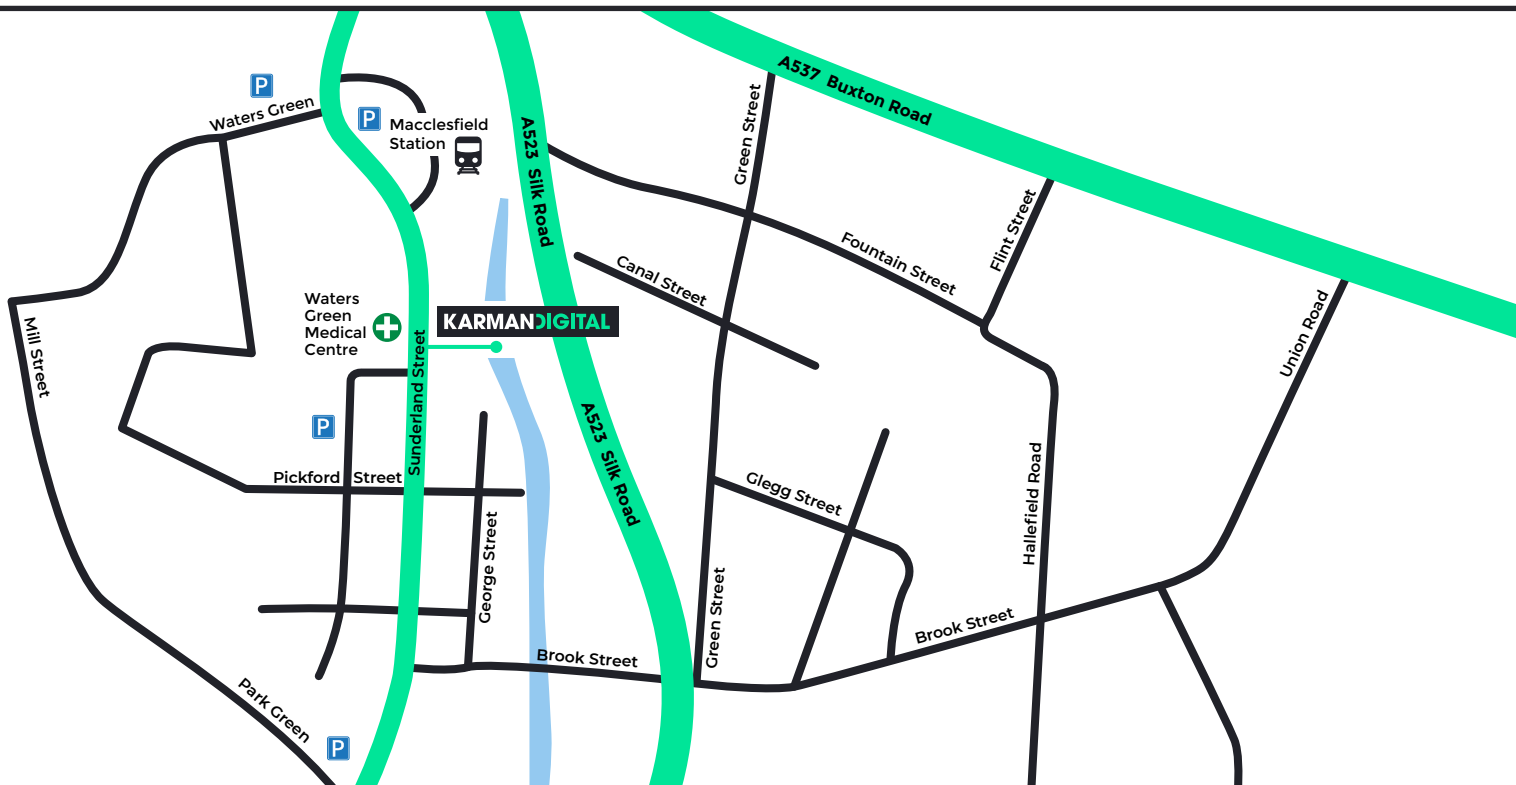

HOW TO FIND US

Riverside, Sunderland House, Sunderland Street
Macclesfield, Cheshire, SK11 6JF.

Our office is situated in Sunderland House directly opposite Waters Green Medical Centre having just passed Macclesfield Train Station on your left. If you miss those landmarks, look out for the big yellow Hertz sign as they are our neighbours!

When you enter the Sunderland House courtyard, our entrance is on your right. Just ring our doorbell and we'll let you in.

Please note: parking is limited but there are public car parks close by.

If you're still struggling to find us, give us a call on **01625 725 025** and we'll guide you in.