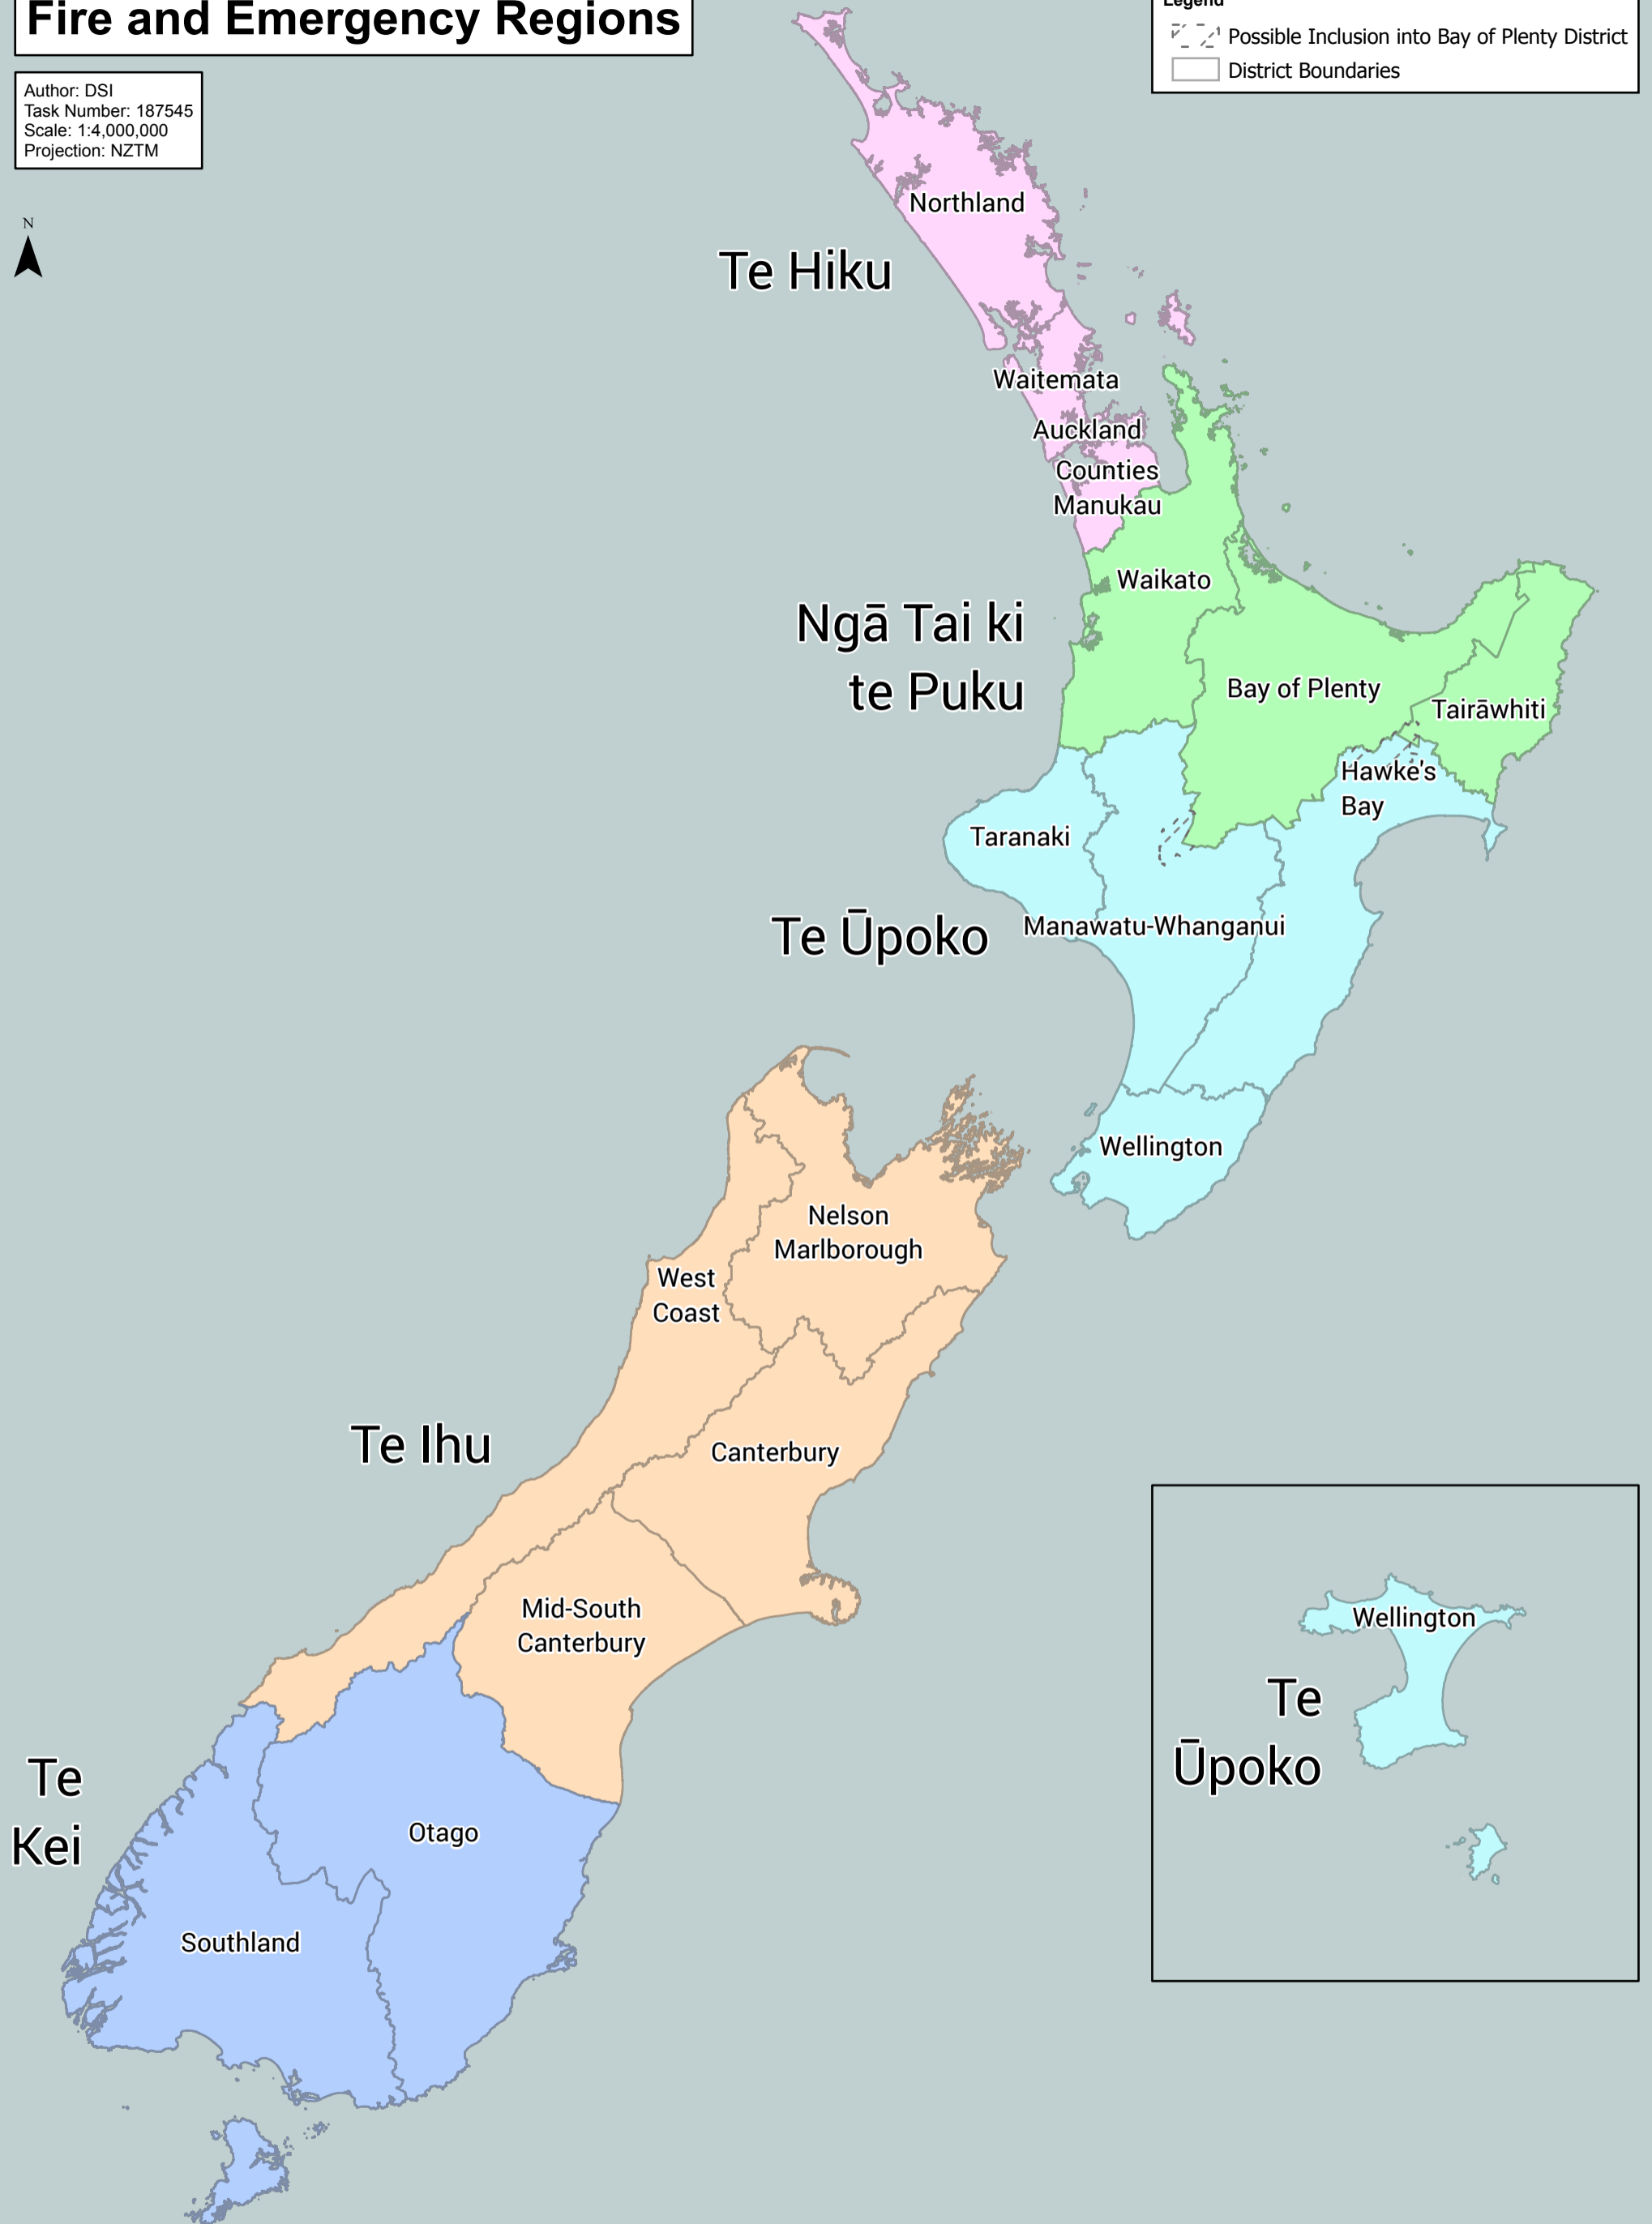

# Fire and Emergency Regions

Author: DSI  
Task Number: 187545  
Scale: 1:4,000,000  
Projection: NZTM

Legend  
Possible Inclusion into Bay of Plenty District  
District Boundaries

Disclaimer: This publication is copyright reserved by Fire and Emergency New Zealand. Information derived from Land Information New Zealand is subject to Crown Copyright. Information derived from other 3rd parties is copyright of the respective provider. Fire and Emergency New Zealand gives no warranty in relation to the data (including accuracy, reliability, completeness or suitability) and accepts no liability (including, without limitation, liability without negligence) for any loss, damage or costs relating to any use of the data.