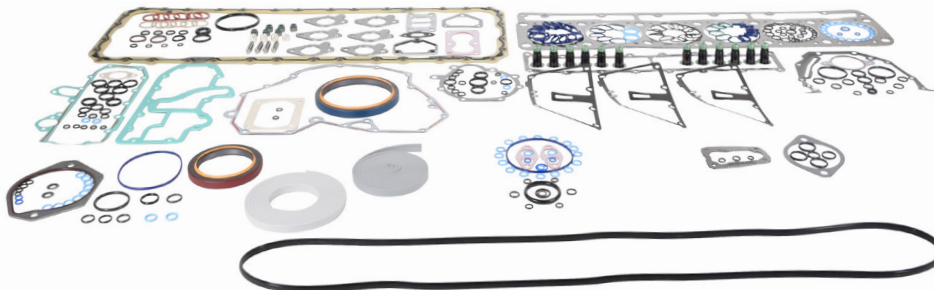

3126/C7 PARTS LISTING

GASKET SETS - CUSTOM (CONT.)

Part #	Qty		Description	Comment
	3126	C7		
P015606	1		Overhaul Gasket Set	Truck 2V HEUI
P015607	1		In-Chassis Gasket Set	
P015608	1		Cylinder Head Gasket Set	
P015603	1		Overhaul Gasket Set	Truck 3V HEUI
P015604	1		In-Chassis Gasket Set	
P015605	1		Cylinder Head Gasket Set	
P016416		1	Overhaul Gasket Set	Industrial For wet flywheel units also order QTY-1 2223910
P016417		1	In-Chassis Gasket Set	
P016418		1	Cylinder Head Gasket Set	
P016419		1	Overhaul Gasket Set	Machine 12K/120K/140K/140M/160K, 525C/535C/545C, 950H/962H, IT62H
P016420		1	In-Chassis Gasket Set	
P016421		1	Cylinder Head Gasket Set	
P016422		1	Overhaul Gasket Set	Machine 132D/325D/M325D/328D/329D, 2748/2948, 584/584HD, AP755/ AP1000D/BG260D/AP1055D/ BG2455D
P016420		1	In-Chassis Gasket Set	
P016421		1	Cylinder Head Gasket Set	
P015591		1	Overhaul Gasket Set	Marine 3V HEUI
P015592		1	In-Chassis Gasket Set	
P015593		1	Cylinder Head Gasket Set	
P016416		1	Overhaul Gasket Set	Truck
P016417		1	In-Chassis Gasket Set	
P016418		1	Cylinder Head Gasket Set