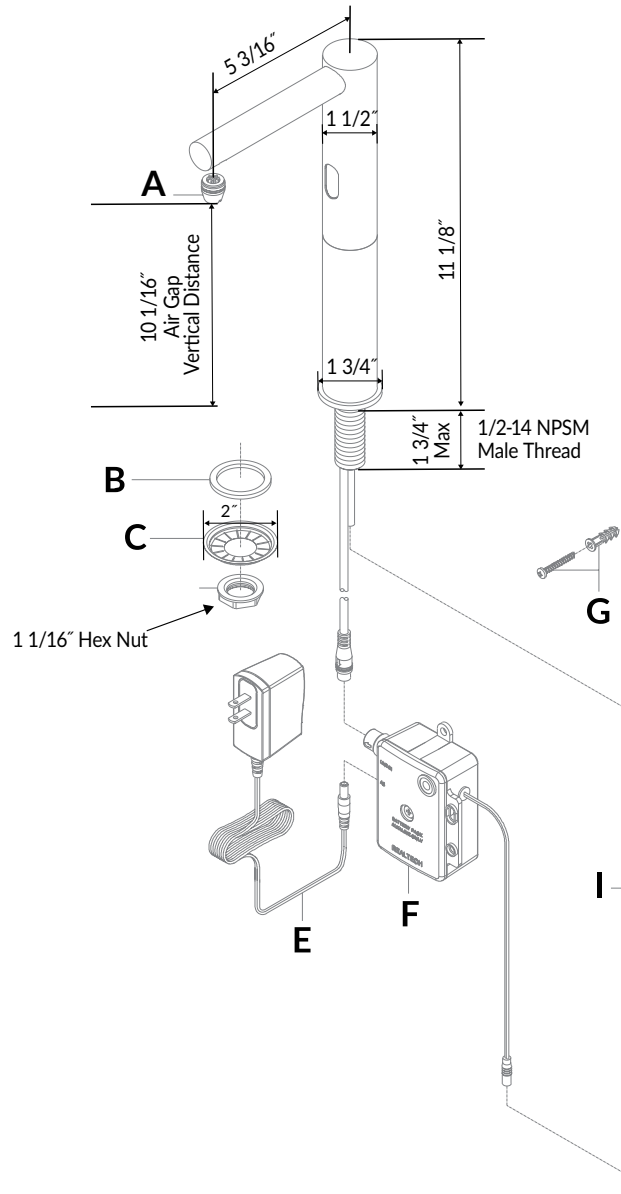

Meets Low Flow Standards

ADA Compliant

Lead Free Compliant/NSF-372

TOUCHLESS GLASS FILLER

Product	Model	Description	Finish	PCS/CS	Price
	0399	<ul style="list-style-type: none"> • AC/DC Control Module • 5-3/16" Reach, 10-1/16" From Deck to Aerator • 1-Hole Installation • Long Battery Life With Low Battery Indicator • 1/4" Push-To-Connect Fitting For Inlet And Outlet • Requires 4 AA Battery, Run Approx. 300K Cycles Before Need To Be Replaced • Auto Shut Off In 15 Seconds 	Chrome	8	\$467.00
	0399-AC	<ul style="list-style-type: none"> • Includes AC Power Adapter 	Chrome	8	\$498.00
AC Power Adapter Sold Separately					
	CS-63003	<ul style="list-style-type: none"> • AC Power Adapter 	---	---	\$36.00

Central Brass faucets feature aerators that meet ANSI/ASME A112.18.1 flow requirements of 1.5 GPM

SPECIFICATIONS

PARTS BREAKDOWN

Item#	Description
A	CS-48003 Flow Streamer
B	CS-48004 Washer
C	X54 Thinner Crowfoot Steel Washer - 10/pk
D	X7133-AZ Zinc Die Cast Locknut - 10/pk
E	CS-63003 [For "-AC" Suffix Only] AC Adapter
F	CS-48005 Control Module
G	XCS-53005 Mounting Screws (4 Pairs)
H	CS-48006 1/2" to 1/4" Adapter
I	CS-48007 Solenoid Valve