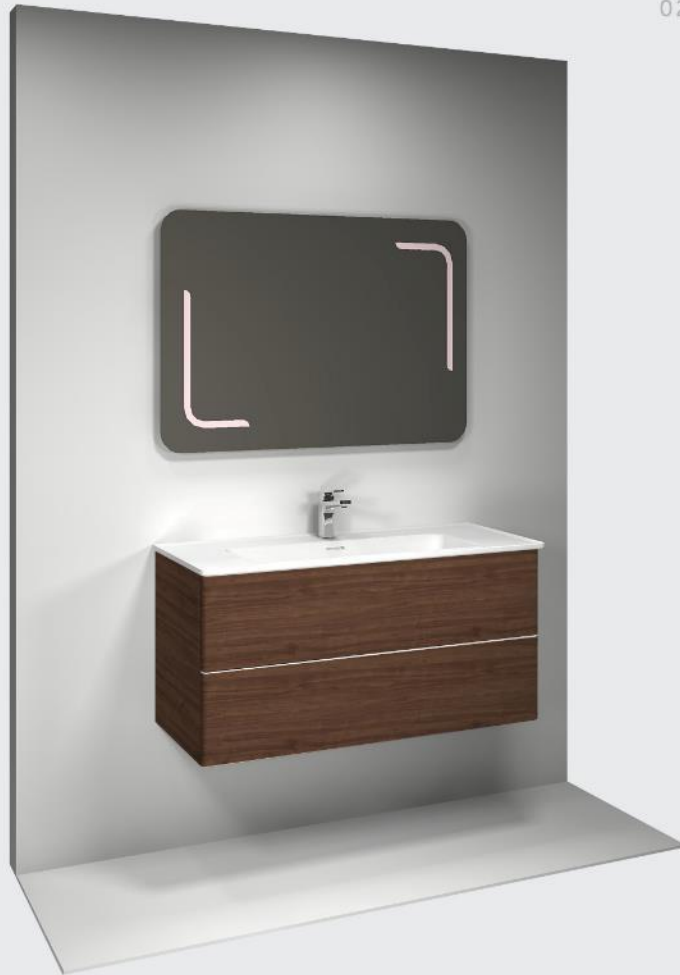

02

COMPOSITION 09N