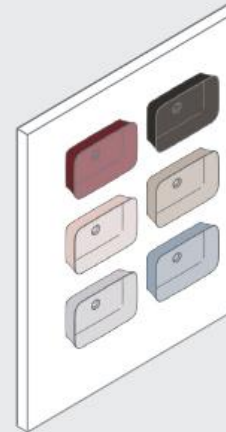

POS 49
01 Ipalys rettangolare 55 x 38 cm
09 Ipalys rettangolare 55 x 38 cm
02 Ipalys rettangolare 55 x 38 cm
08 Ipalys rettangolare 55 x 38 cm
05 Ipalys rettangolare 55 x 38 cm
04 Ipalys rettangolare 55 x 38 cm

Parete 180 x H 240 cm /
dimensione minima