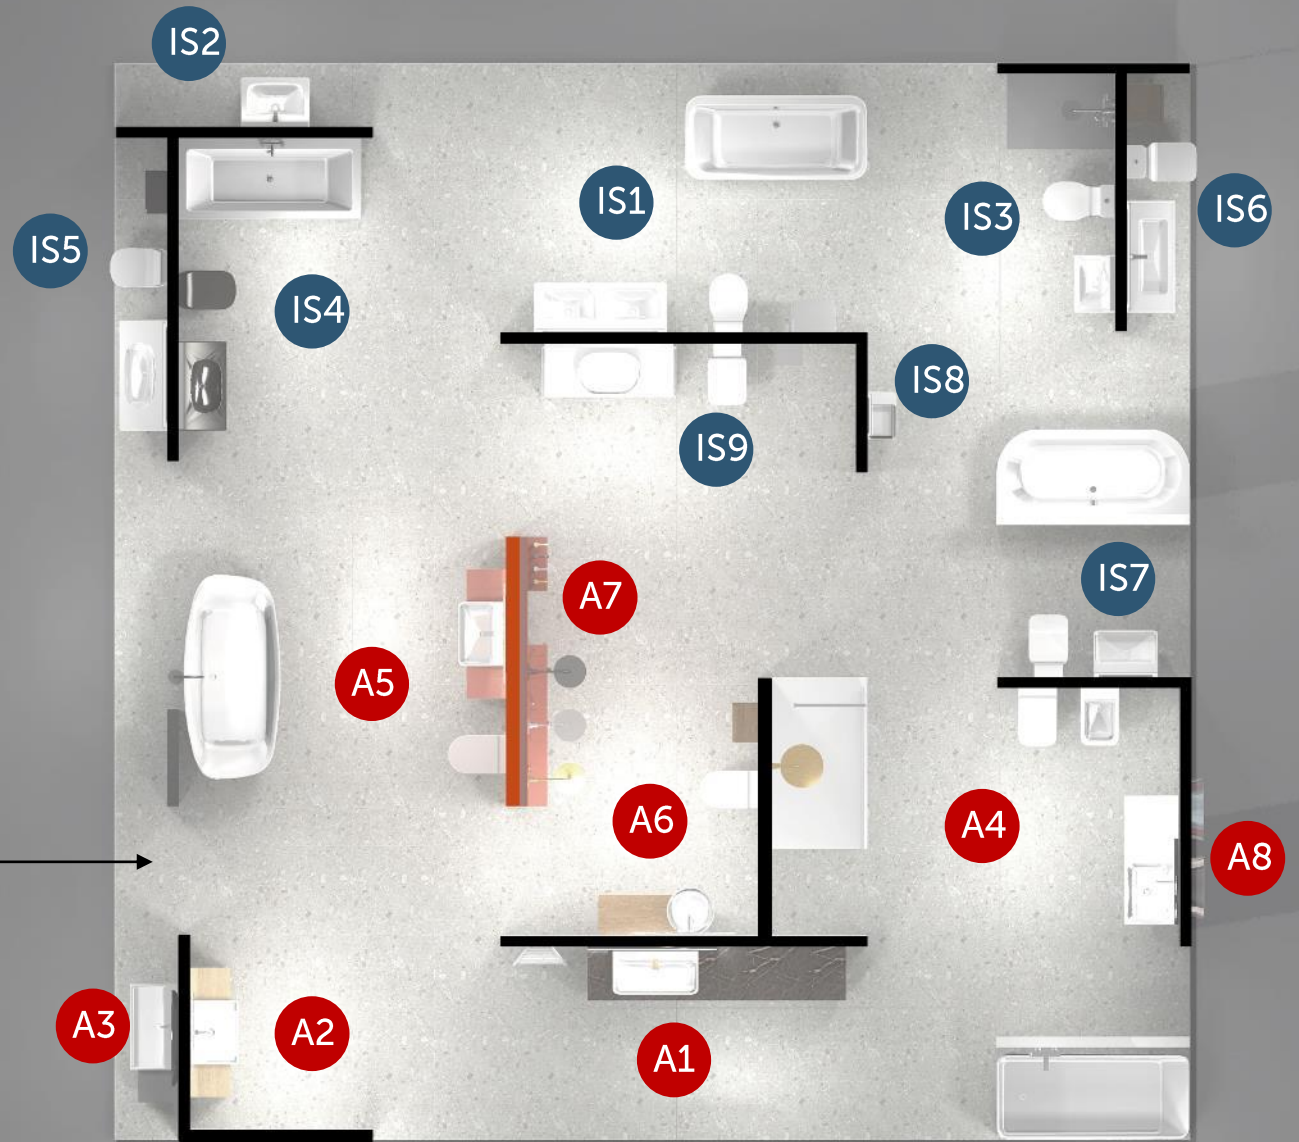

DISPLAY DIAGRAM

WALL FINISH GRES STONEEFFECT
(REF. MARAZZI CEPPO DIGRÈ
COLORGREY) OR SIMILAR

10X10M RISED PLATFORM CAN BE BUILD

ATELIER COLLECTIONS

IS PREFERRED