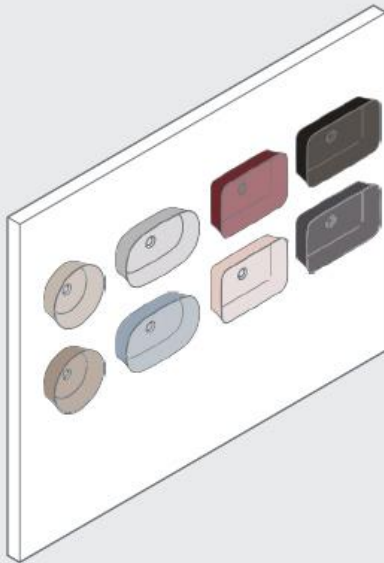

WALL FINISH HAS TO BE PAINTED IN WATER  
VARNISH COLOR NCS S 4040-Y70R

COMPOSITION 06

+

BLEND CUBE BTW WC

+

T3956Y5 CONCA CABINET UNIT

T4318Y5 CONCA FURNITURE UNIT WITH 1 DRAWER AND WORKTOP DIMENSION 80 X 37 X 55CM  
FINISH DARK WALNUT  
T369601 CONCA ROUND VESSEL DIAM.45CM  
T376501 CONCAPEDESTAL  
A7378AA JOY WALL-MOUNTED 2 HOLES, 180MM  
T3959BH ROUND MIRROR DIAM.100CM

ATELIER BAY 07 / FITTINGS DISPLAY MODULES

3.6 COLOURS - WALL DISPLAY

The Ipalys range of colors - depending on the space available - can be displayed through a selection of products. We suggest they are displayed in groups of four, six or eight products which demonstrate both the variety of basin styles and colors available in this extensive range.