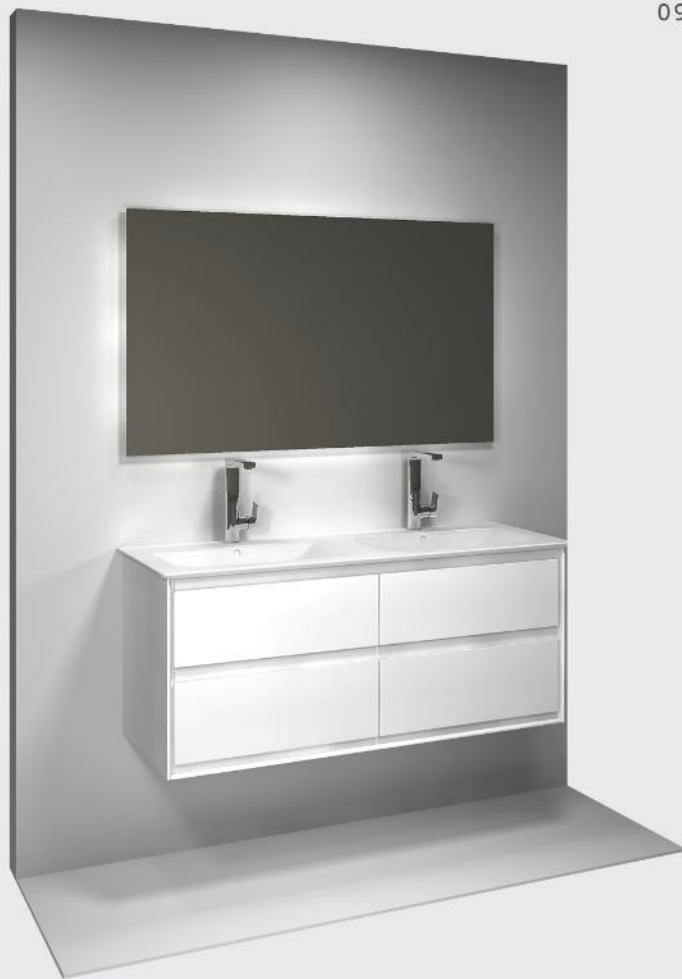

09

COMPOSITION 09N