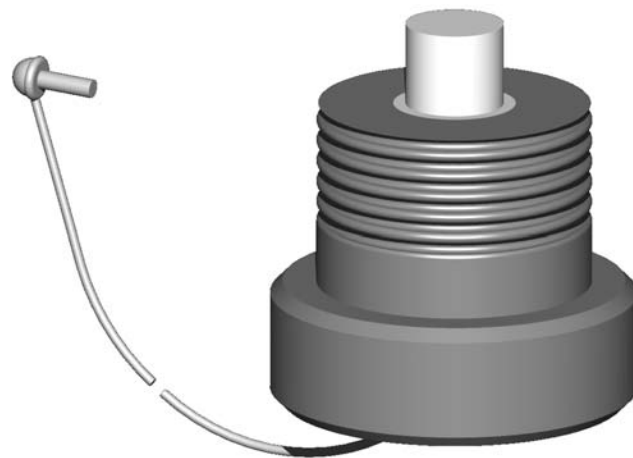

**THREAD ADAPTER
FOR LABORATORY BOTTLE**

Material¹
304L / 1.4301 / PFA / antistat. PFA

4

A
GL45
GL32
PP28
OTHER ON REQUEST

OPTION :

**SAFETY PLUG
FOR THREAD ADAPTER**

Material¹
PP / PTFE

¹ other material on request