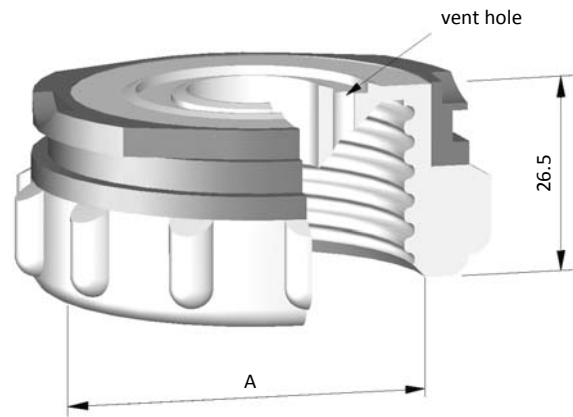

**THREAD ADAPTER
FOR LABORATORY BOTTLE**

Material¹
304L / 1.4301 / PFA / antistat. PFA

4

A
GL45
GL32
PP28
OTHER ON REQUEST

OPTION :

**SAFETY PLUG
FOR THREAD ADAPTER**

Material¹
PP / PTFE

¹ other material on request