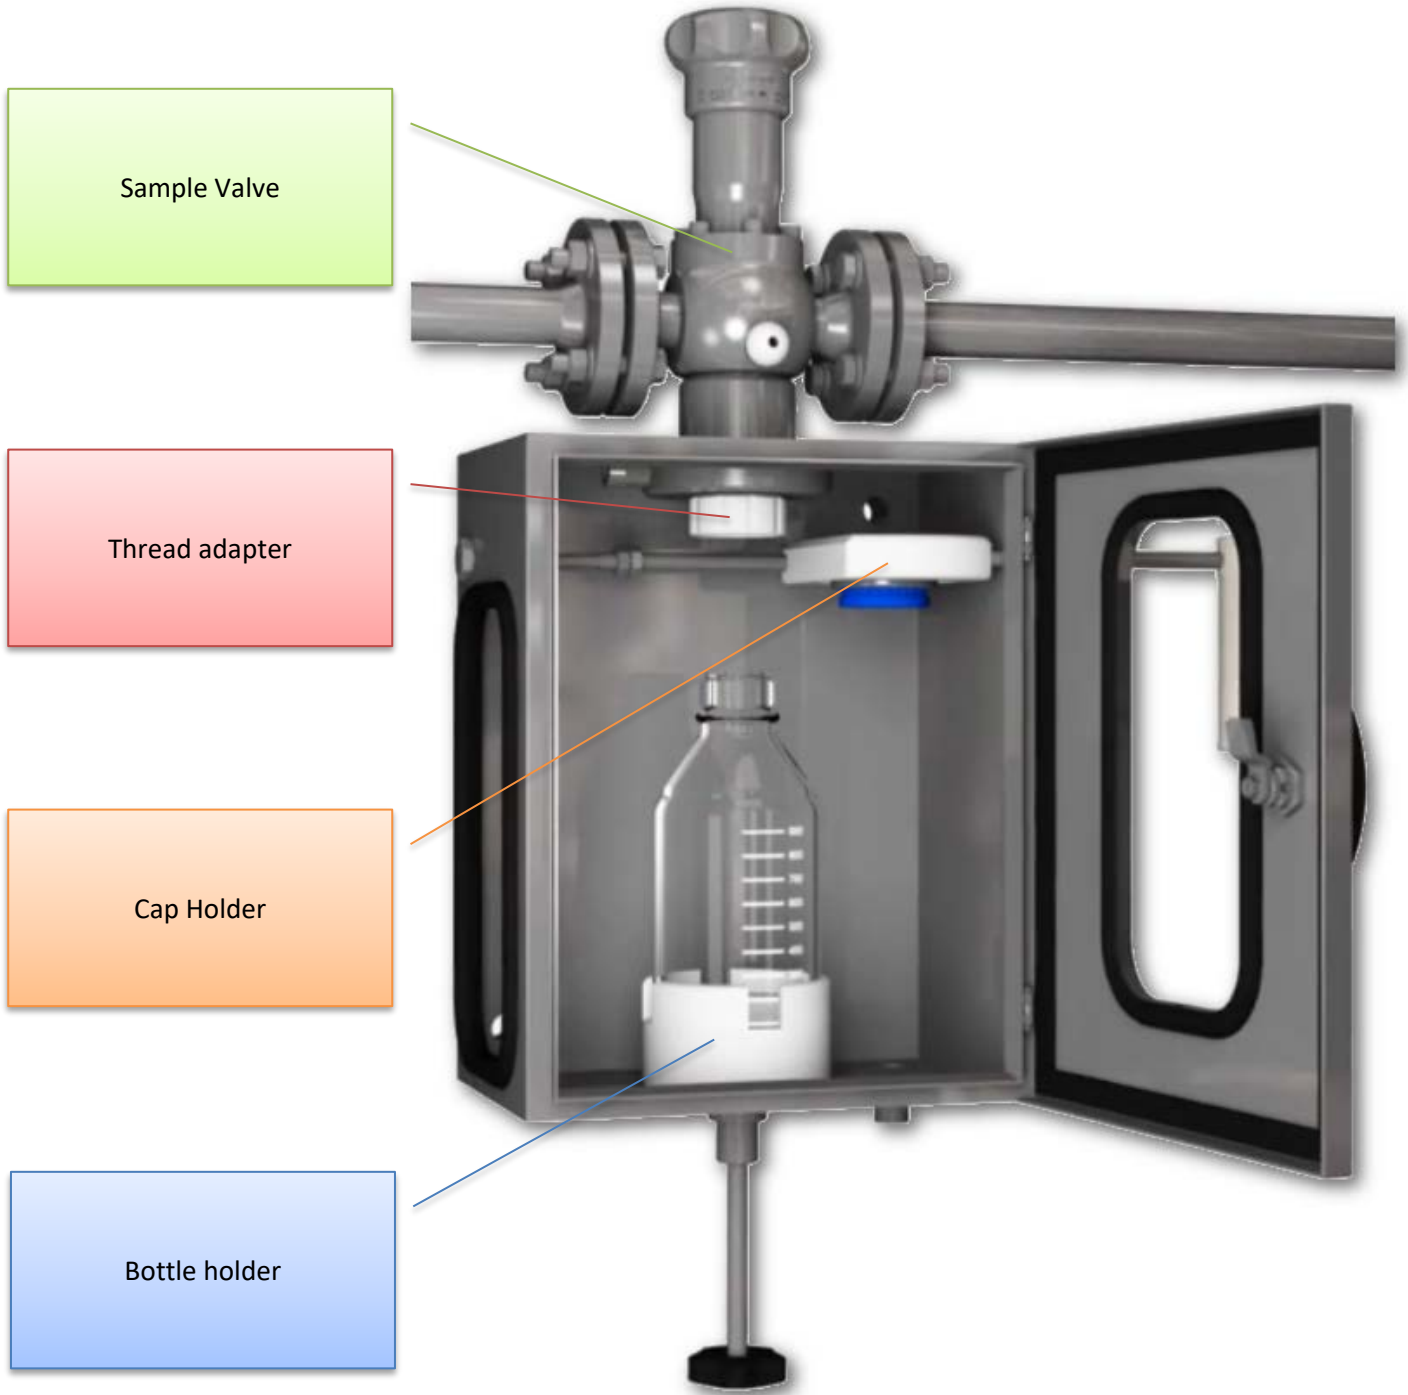

REVO-BOX

Sample Valve

Thread adapter

Cap Holder

Bottle holder