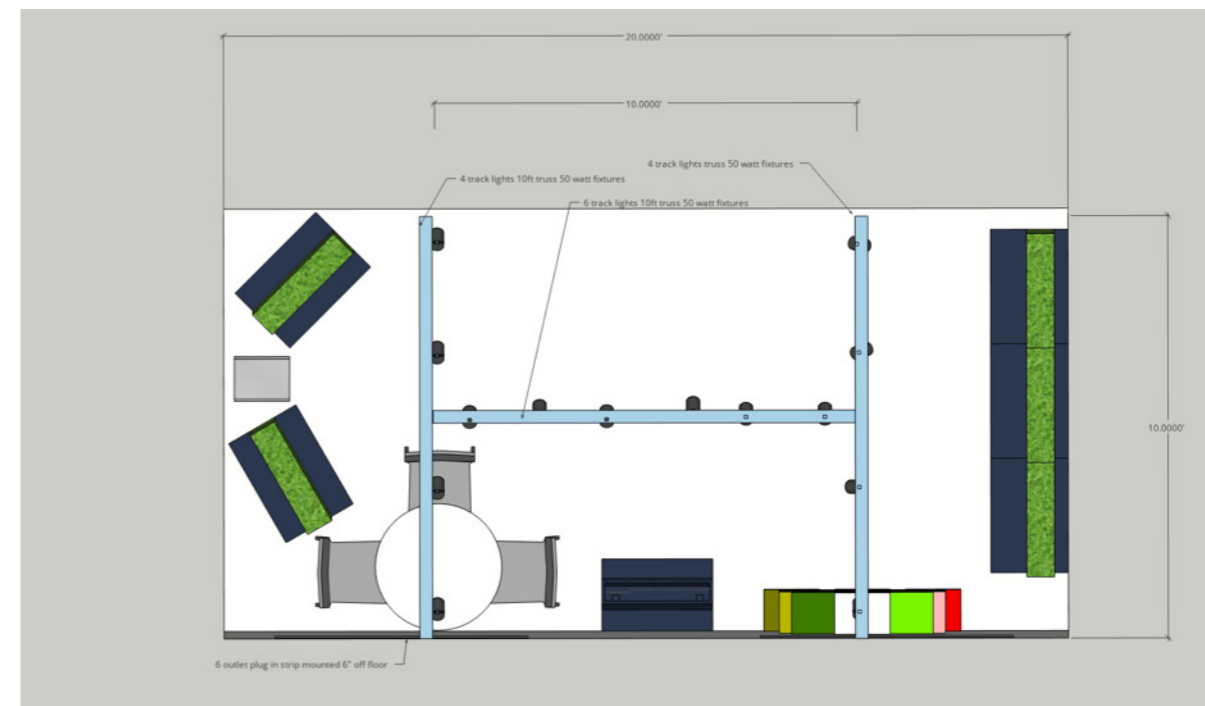

USA EXHIBITION ELEMENTS

A free to share preassembled 'pop up' display stand for use around North America for trade shows and events, comprising of:

- 2 no. free standing double sided green walls 32.5" x 81" x 10". Each unit is assembled and comprises of a steel base plate 32.5"x20.5" weight approx. 70 pounds. An integrated frame with VistaFolia panels pre fixed.
- 3 no. free standing single sided units when joined together create a wall 97.5" x 81"x10". Each unit is assembled and comprises of a steel base plate 32.5"x20.5" weight approx. 70 pounds. An integrated frame with VistaFolia panels pre fixed.
- 1 x free standing planter display to show case colour box options and loose planting options. Preassembled 4 no. planters pre-planted. (minimal assembly required). Contact VG UK for instructions.
- 4 large glossy photographs 59"x39.5".
- 1 large VistaFolia logo image 59"x39.5".

USA EXHIBITION ELEMENTS

Example layout to fit 20'x10' show stand. For more information on utilising these elements for your own show, please contact us to find out more.