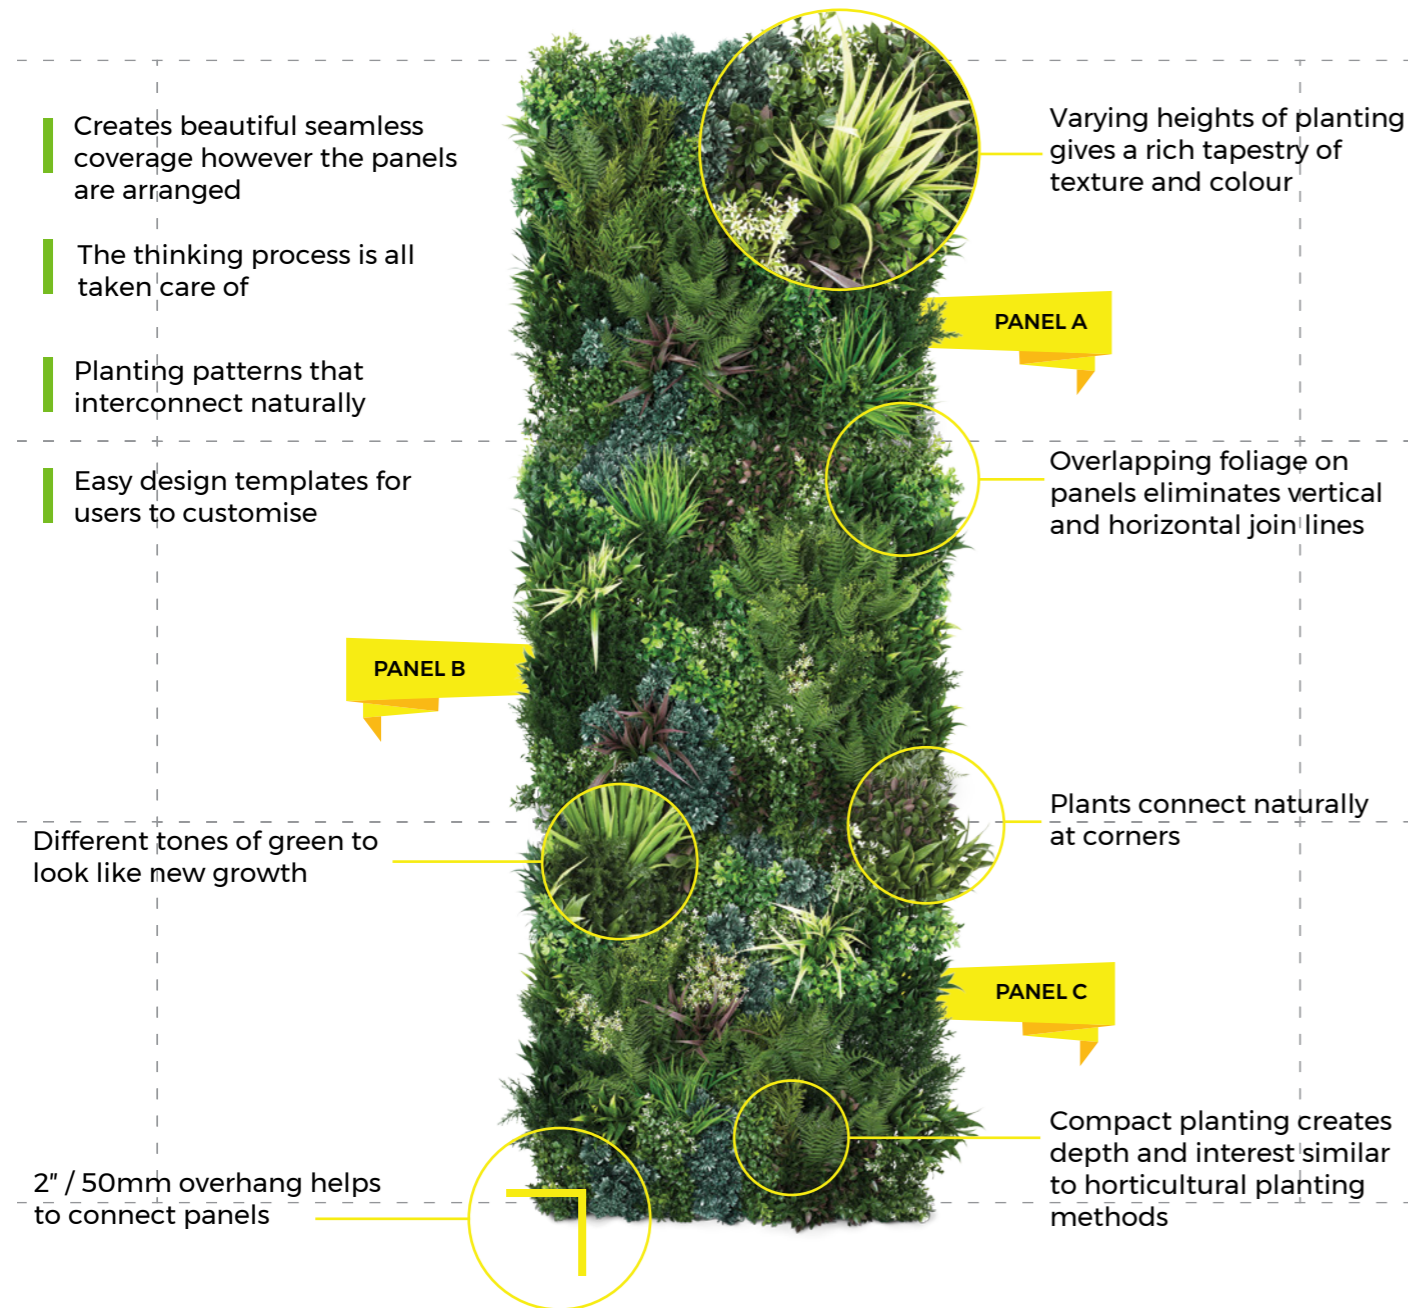

UNIQUE 3-PANEL SOLUTION

THE FUTURE OF ARTIFICIAL GREEN WALLS IS HERE

The VistaFolia solution uses a unique three-panel system to create a totally natural look without repetition or visible joins. Each VistaFolia Panel pack comes with three panels (A, B and C) that combine for a seamless effect.

VistaFolia's lush artificial green wall system panels have been designed to create a beautiful green environment with a realistic effect even in the most inhospitable planting locations.

PERSONALIZE WITH COLOUR & TEXTURE BOXES

Color & Texture Box packs contain individual plants that can be tucked into the basic panels to customize the look. In addition, the beautiful VistaFolia Panel can be enhanced with the purchase of Color & Texture Boxes.