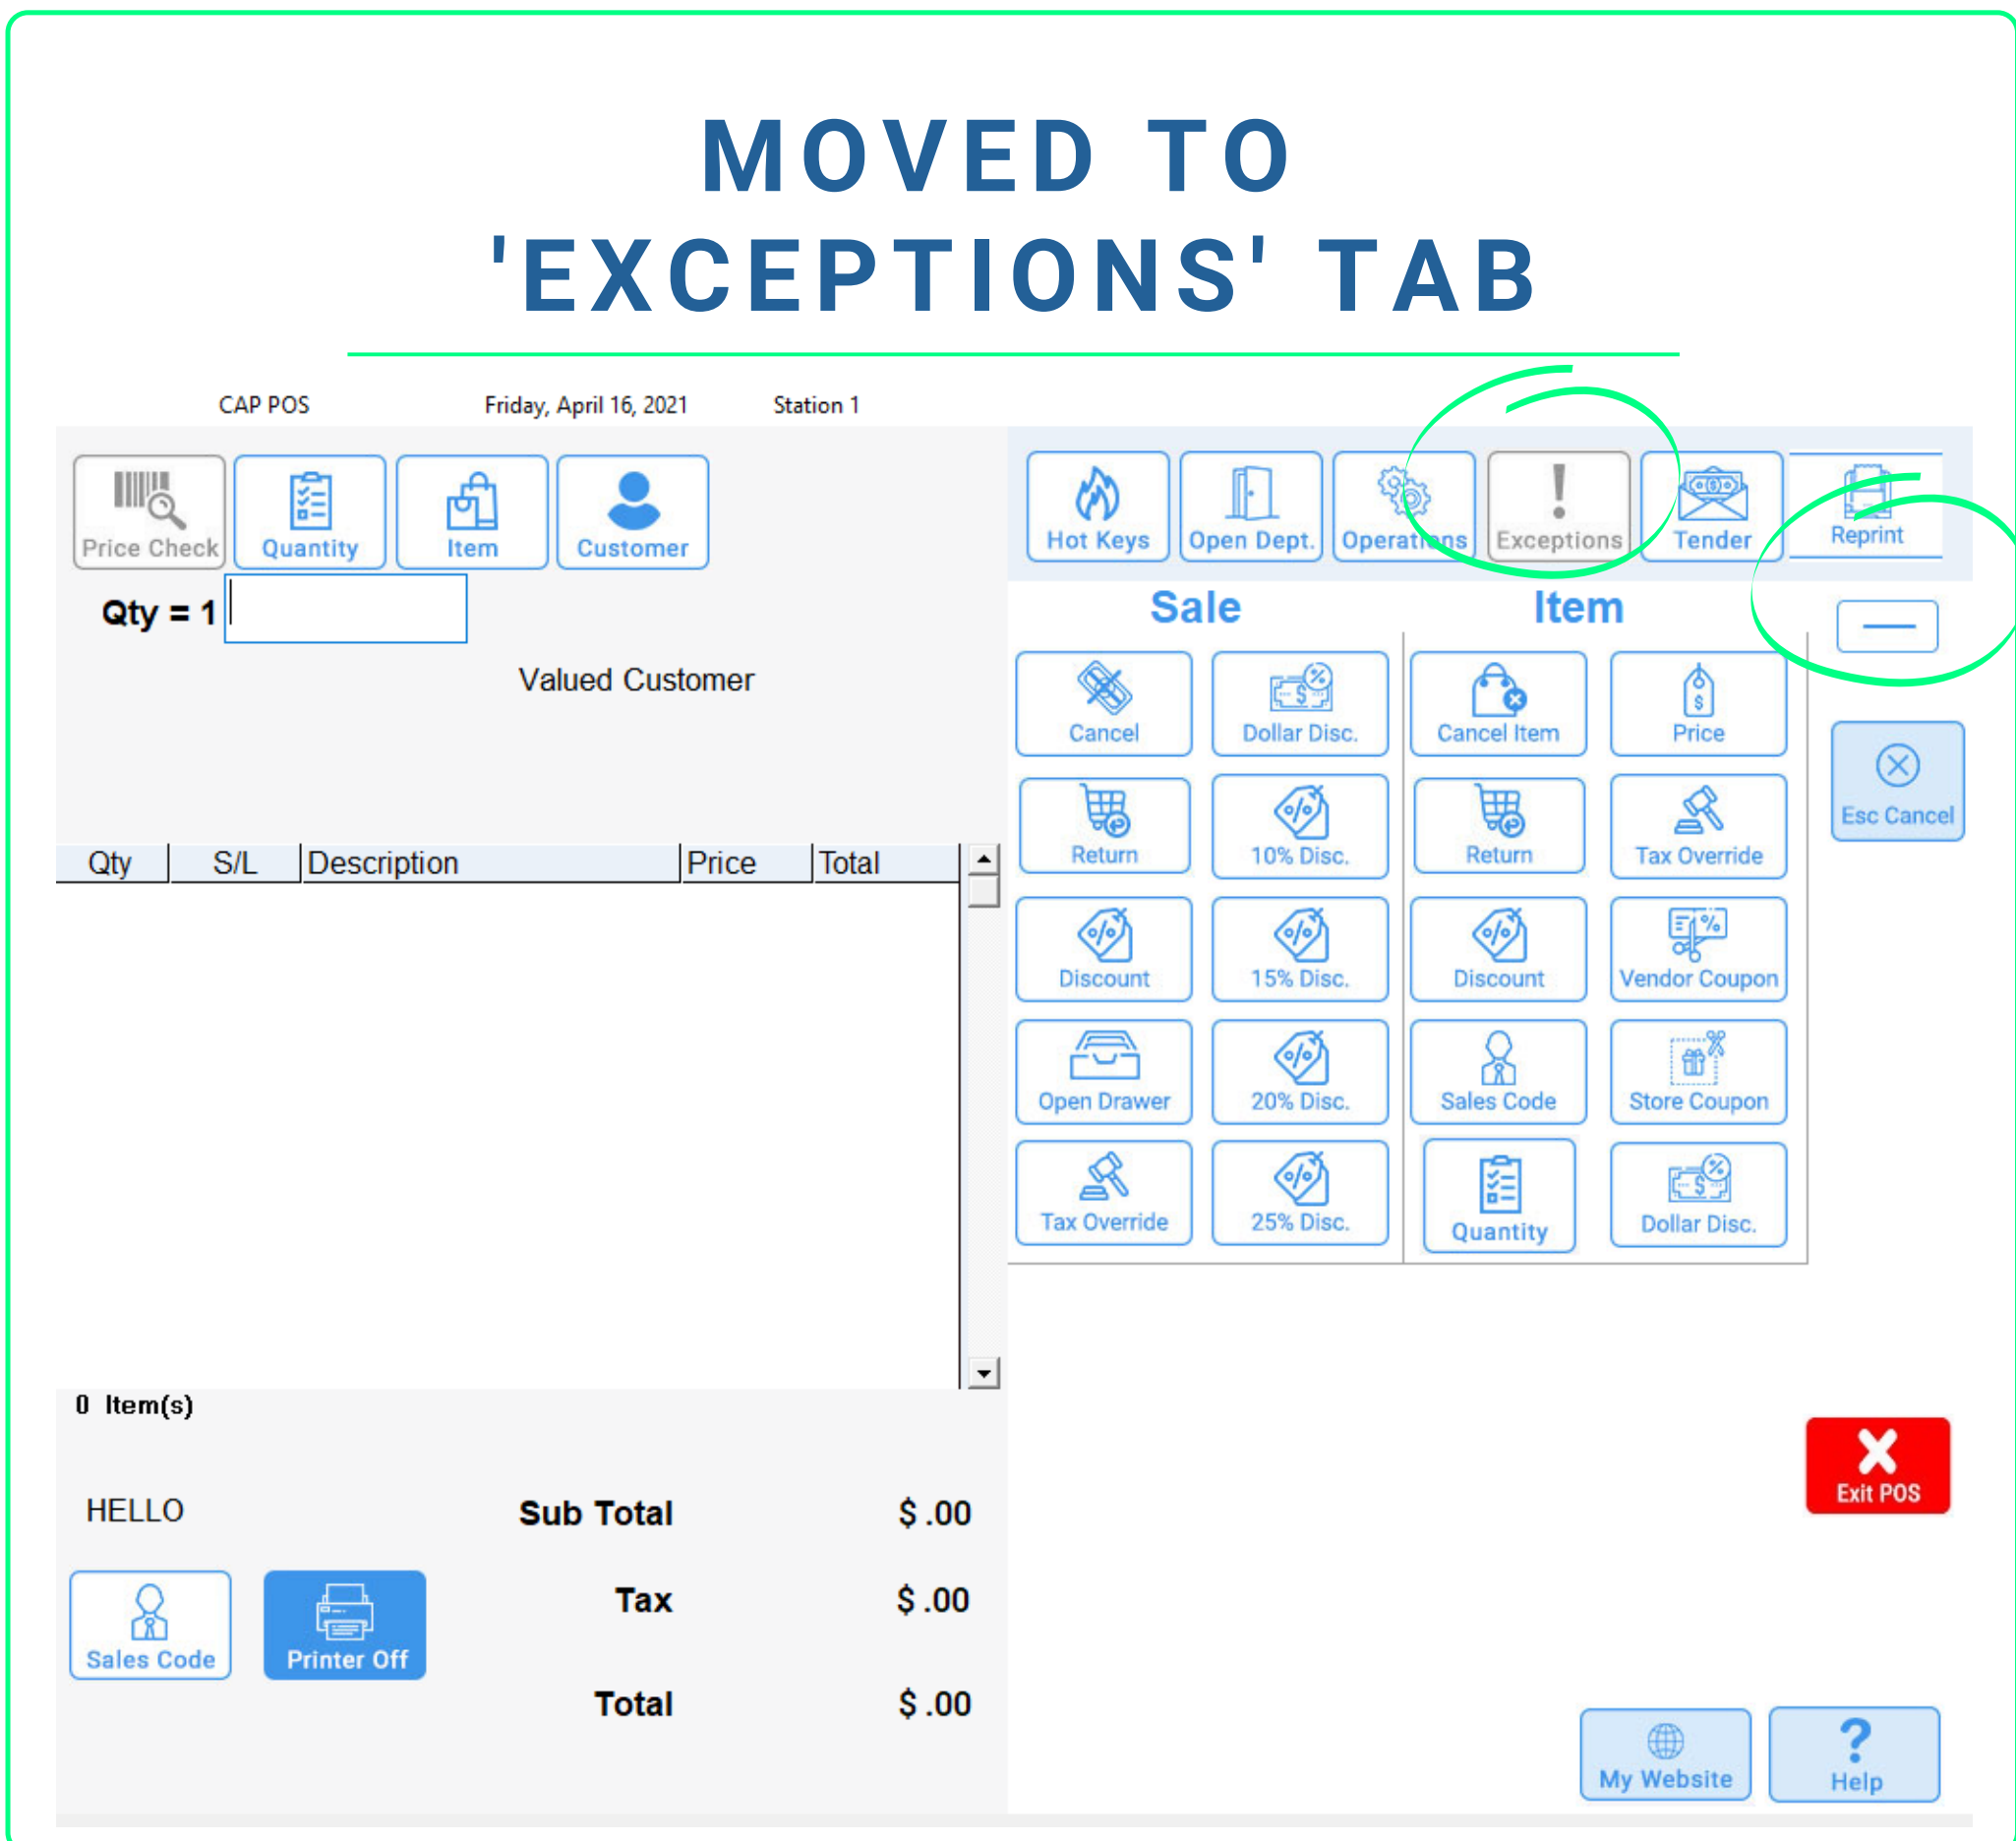

15 MINUTE LOGOUT FIX

YOUR SYSTEM WILL NO LONGER AUTOMATICALLY LOG OUT AFTER 15 MINUTES OF INACTIVITY.

UPDATED LOOK

CAP RETAIL 9.5 MOST OBVIOUSLY HAS A NEW AND UPDATED LOOK, WITH MINIMAL USER INTERFACE CHANGES.

What's New?

MINIMIZE BUTTON

MOVED TO 'EXCEPTIONS' TAB

What's New?

TOOL BAR

**MOVED FROM TOP HORIZONTAL
TO RIGHT SIDE VERTICAL**