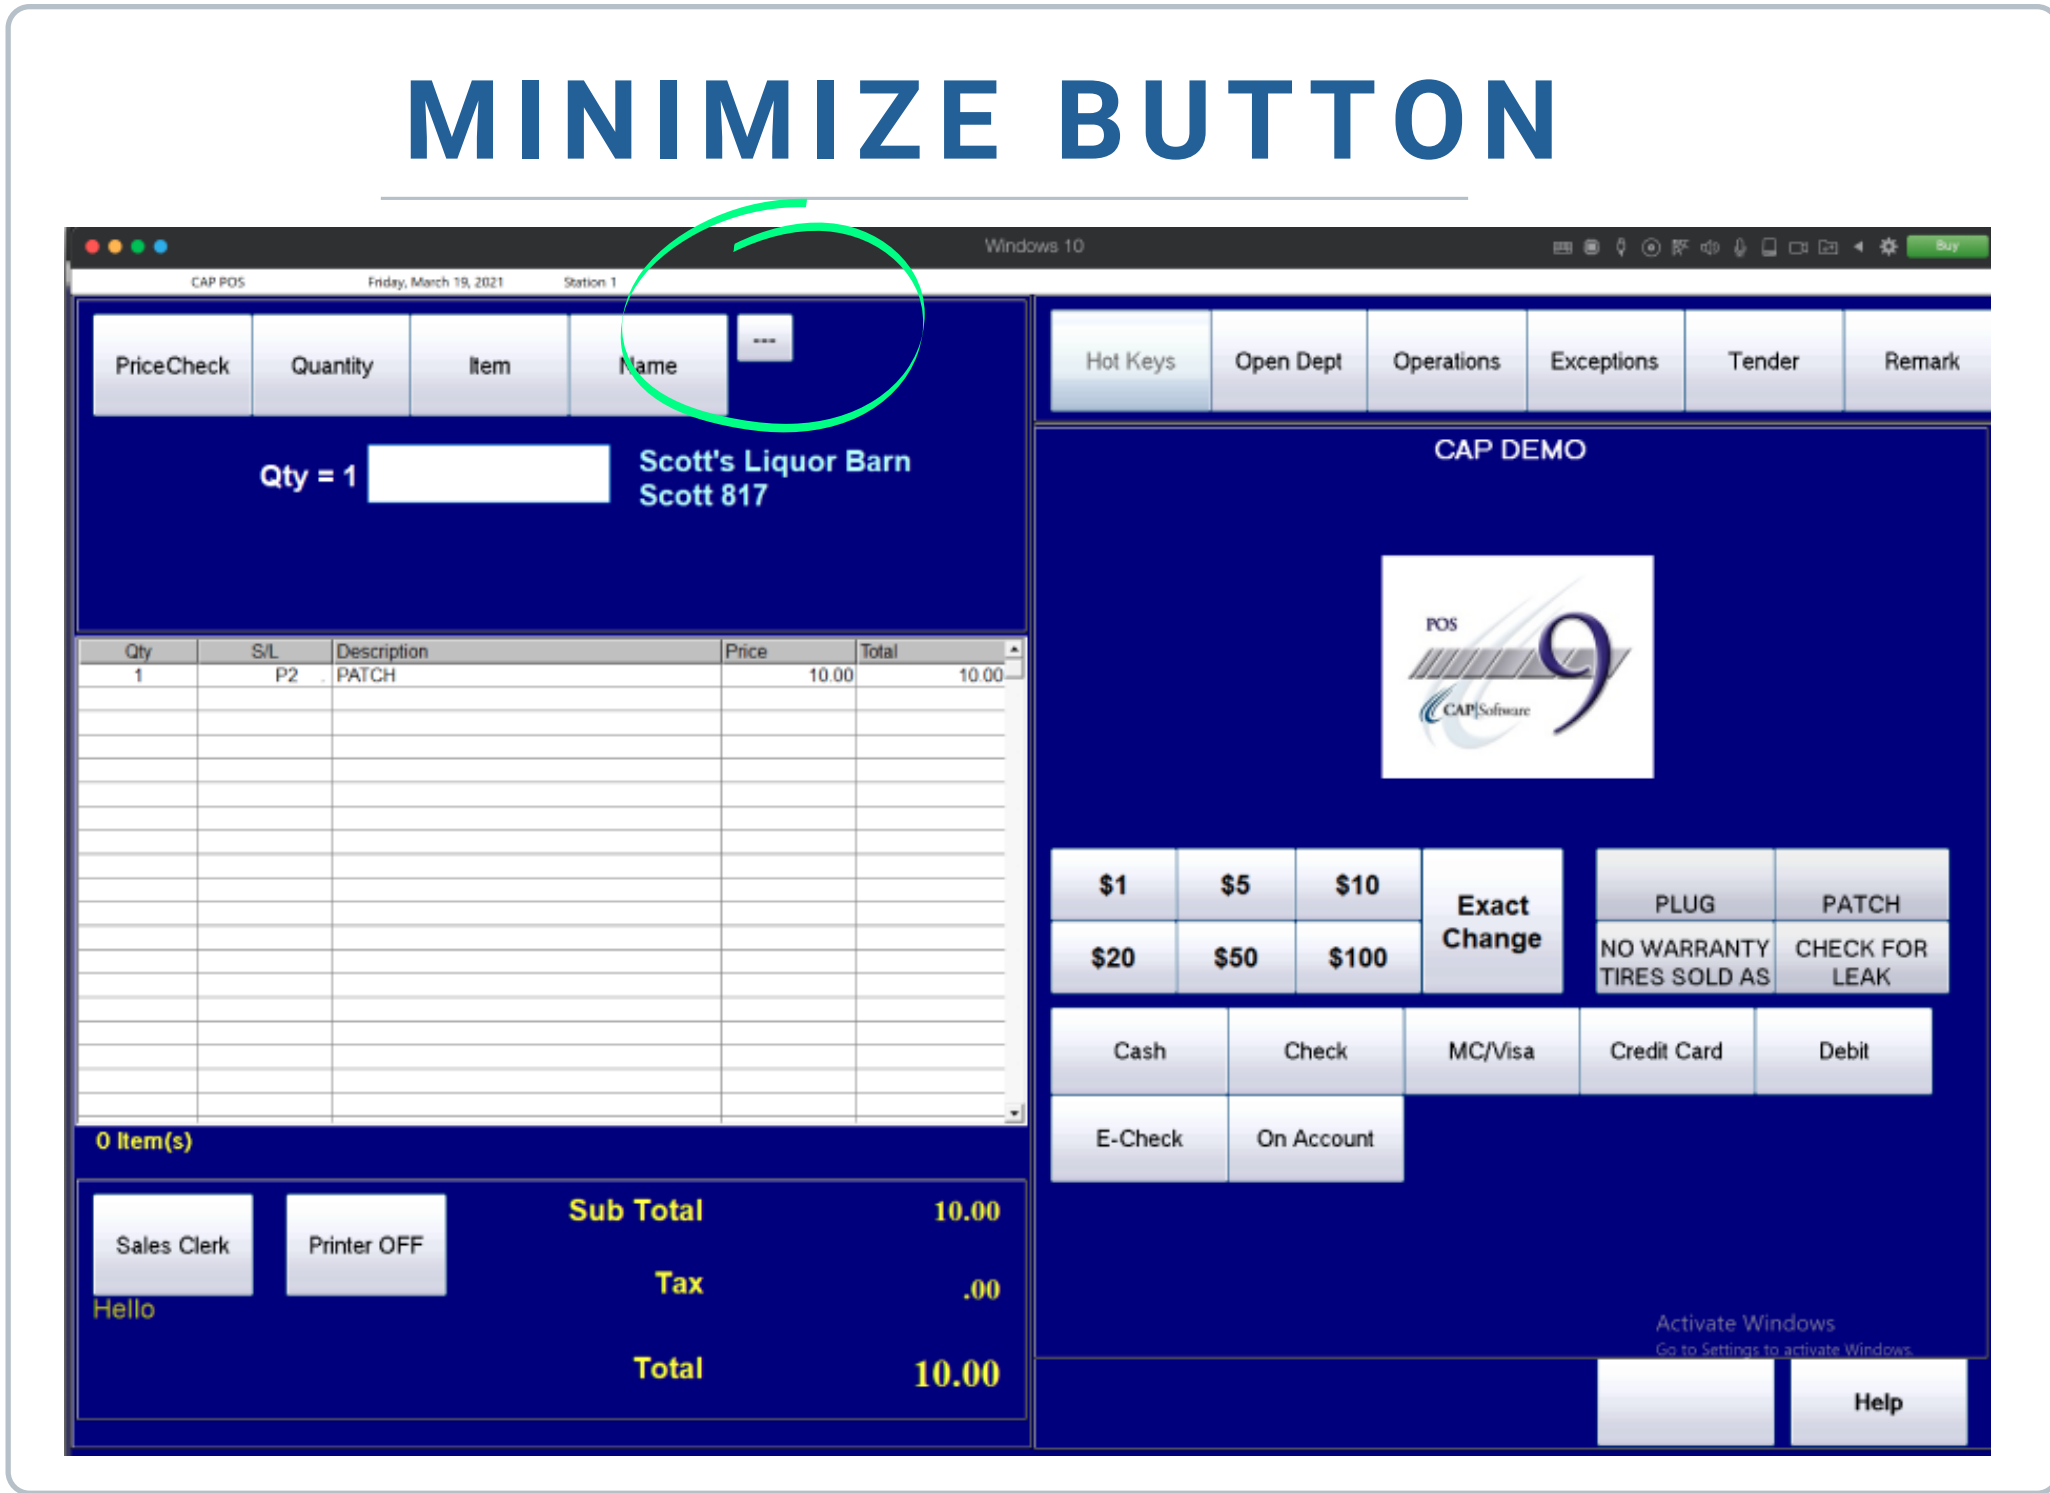

15 MINUTE LOGOUT FIX

YOUR SYSTEM WILL NO LONGER AUTOMATICALLY LOG OUT AFTER 15 MINUTES OF INACTIVITY.

UPDATED LOOK

CAP RETAIL 9.5 MOST OBVIOUSLY HAS A NEW AND UPDATED LOOK, WITH MINIMAL USER INTERFACE CHANGES.

What's New?

MINIMIZE BUTTON

MOVED TO 'EXCEPTIONS' TAB

What's New?

TOOL BAR

**MOVED FROM TOP HORIZONTAL
TO RIGHT SIDE VERTICAL**