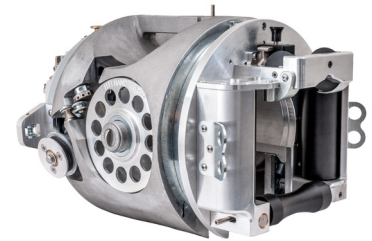

Lasher Comparison

	APOLLO	C2	J2	J2B	SUPER G
Cable Capacity	4" (10 cm)	1.87" (4.7 cm)	3" (76 mm)	2.5" - 5" (65 - 125 mm)	2.5" - 5.25" (65 - 133mm)
Strand Sizes	0.25" - 0.375" (6mm - 10mm)	0.25" - 0.375" (6mm - 10mm)	0.25" - 0.4375" (6mm - 11mm)	0.375" - 0.625" (9 - 19 mm)	0.34" - 0.50" (8.73mm - 12.7mm)
Wire Tension	Constant Tension	Tight or Loose Lash	Tight or Loose Lash	Tight or Loose Lash	Constant Tension
Bridle Rope	6'	6'	6'	6'	6'
Weight	47 lbs (21.3 kg)	35 lbs (15.9 kg)	46 lbs. (20.9 kg)	71 lbs. (32 kg)	58 lbs (26.3 kg)
Part Number	600-050015	600-050024	600-050006	600-050097	

ACCESSORIES

Lashing Wire

Cable Block

Aerial Cable Guide

Strand Pullers

Extension Handles

Wire Raising Tool

Lashing Wire
Clamp