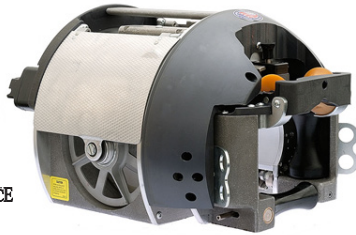

Lasher Comparison

	APOLLO	C2	J2	J2B	SUPER G
Cable Capacity	4" (10 cm)	1.87" (4.7 cm)	3" (76 mm)	2.5" - 5" (65 - 125 mm)	2.5" - 5.25" (65 - 133mm)
Strand Sizes	0.25" - 0.375" (6mm - 10mm)	0.25" - 0.375" (6mm - 10mm)	0.25" - 0.4375" (6mm - 11mm)	0.375" - 0.625" (9 - 19 mm)	0.34" - 0.50" (8.73mm - 12.7mm)
Wire Tension	Constant Tension	Tight or Loose Lash	Tight or Loose Lash	Tight or Loose Lash	Constant Tension
Bridle Rope	6'	6'	6'	6'	6'
Weight	47 lbs (21.3 kg)	35 lbs (15.9 kg)	46 lbs. (20.9 kg)	71 lbs. (32 kg)	58 lbs (26.3 kg)
Part Number	600-050015	600-050024	600-050006	600-050097	

ACCESSORIES

Lashing Wire

Cable Block

Aerial Cable Guide

Strand Pullers

Extension Handles

Wire Raising Tool

Lashing Wire
Clamp