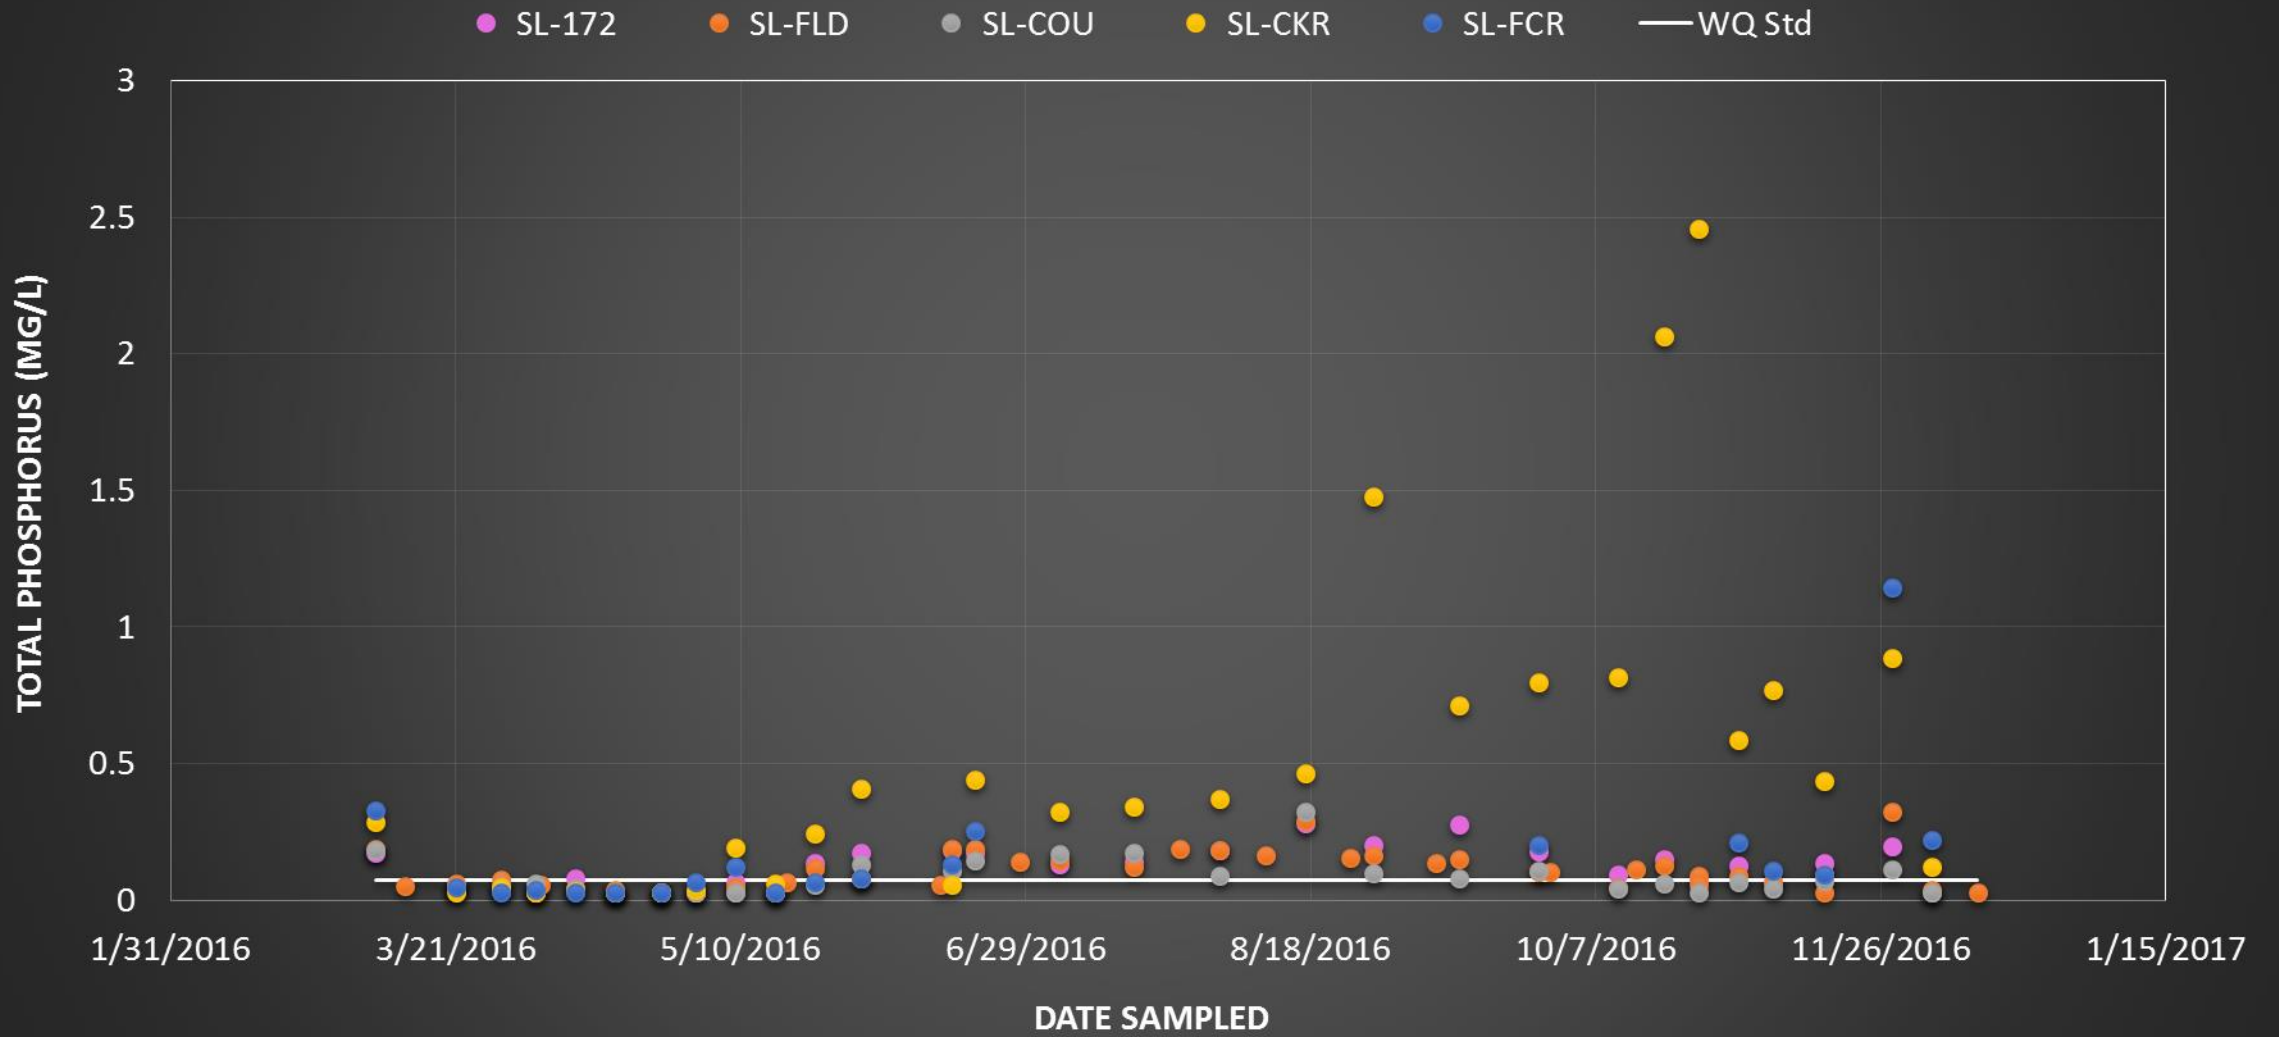

# Silver Creek Project

*Partnering  
for Water Quality*

# Silver Creek 2016 Total Phosphorus Grab Sample Data

# Silver Creek Median Total Phosphorus

# Silver Creek Median Total Suspended Solids