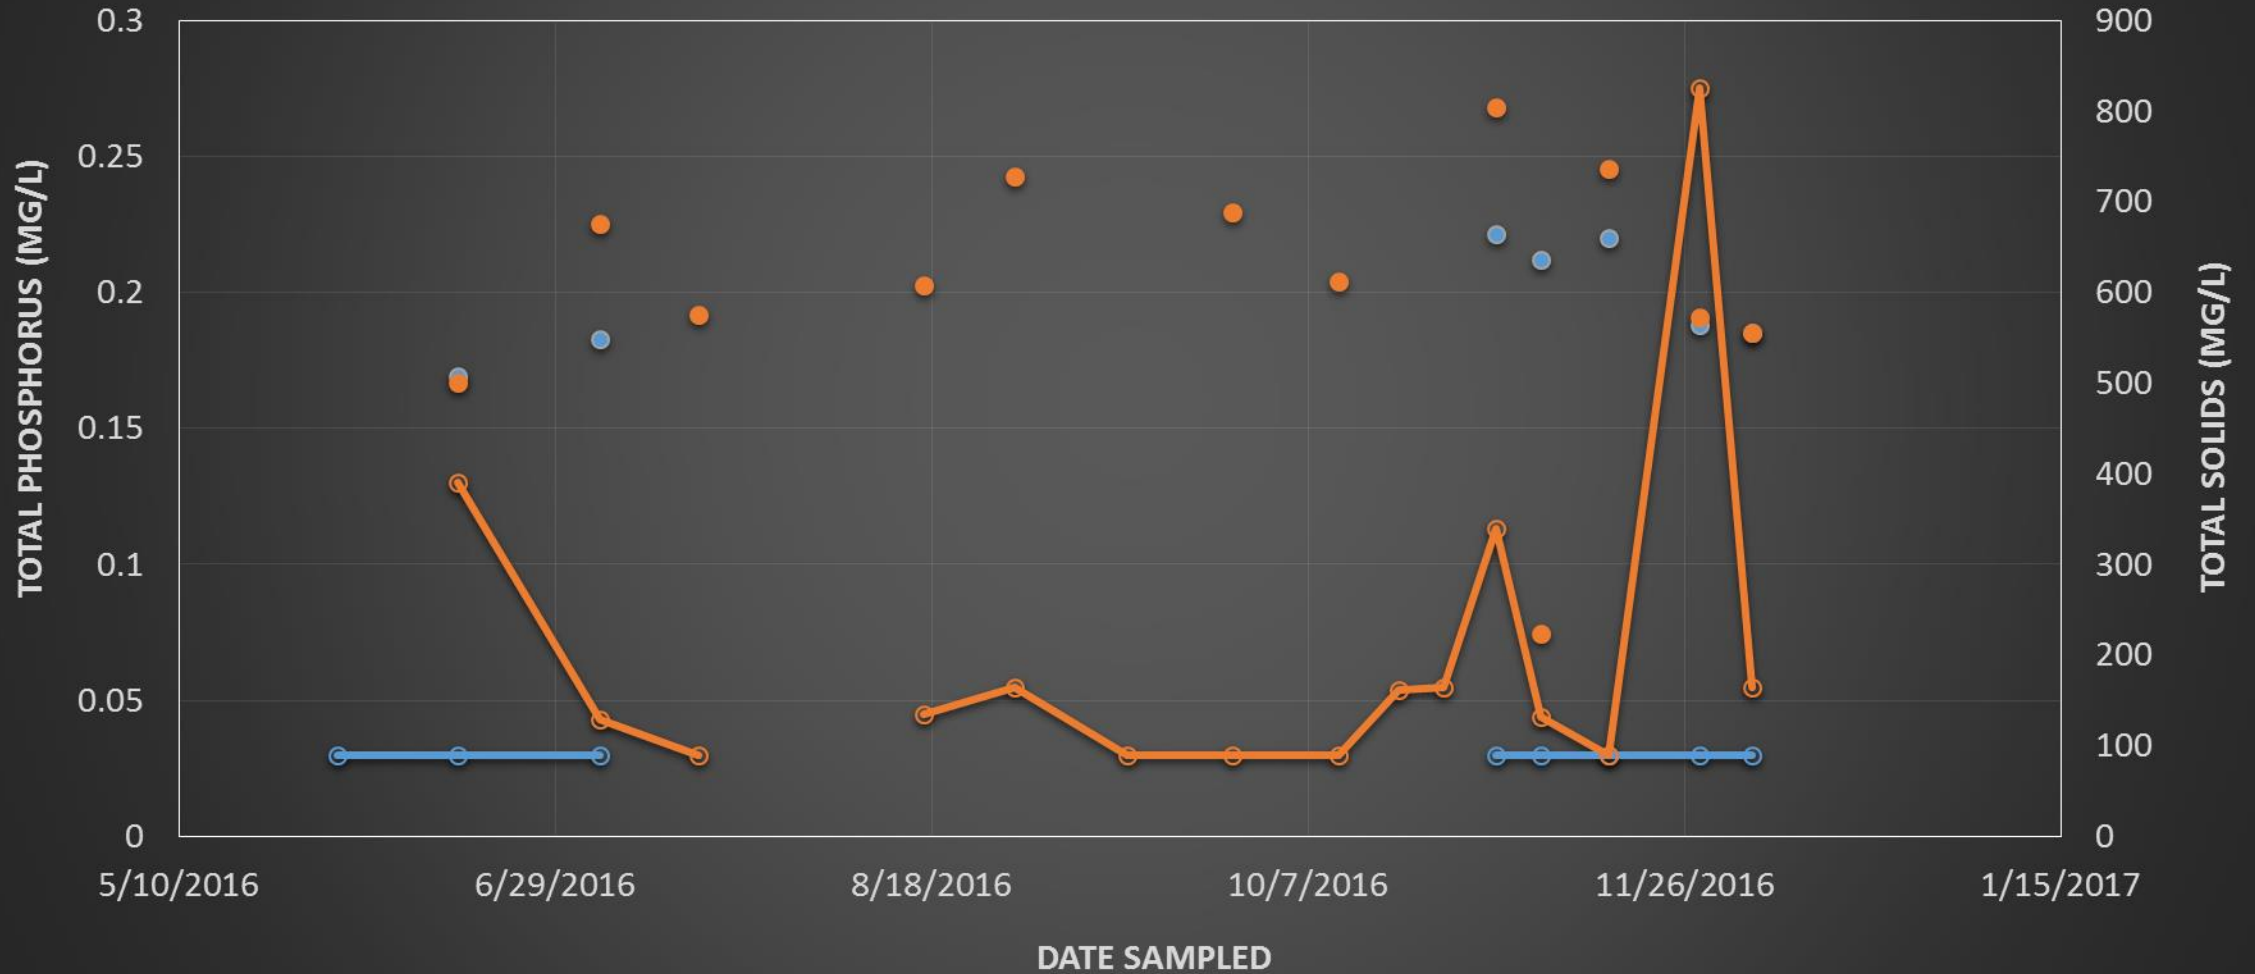

# Silver Creek 2016 Total Phosphorus Grab Sample Data

# Silver Creek Median Total Phosphorus