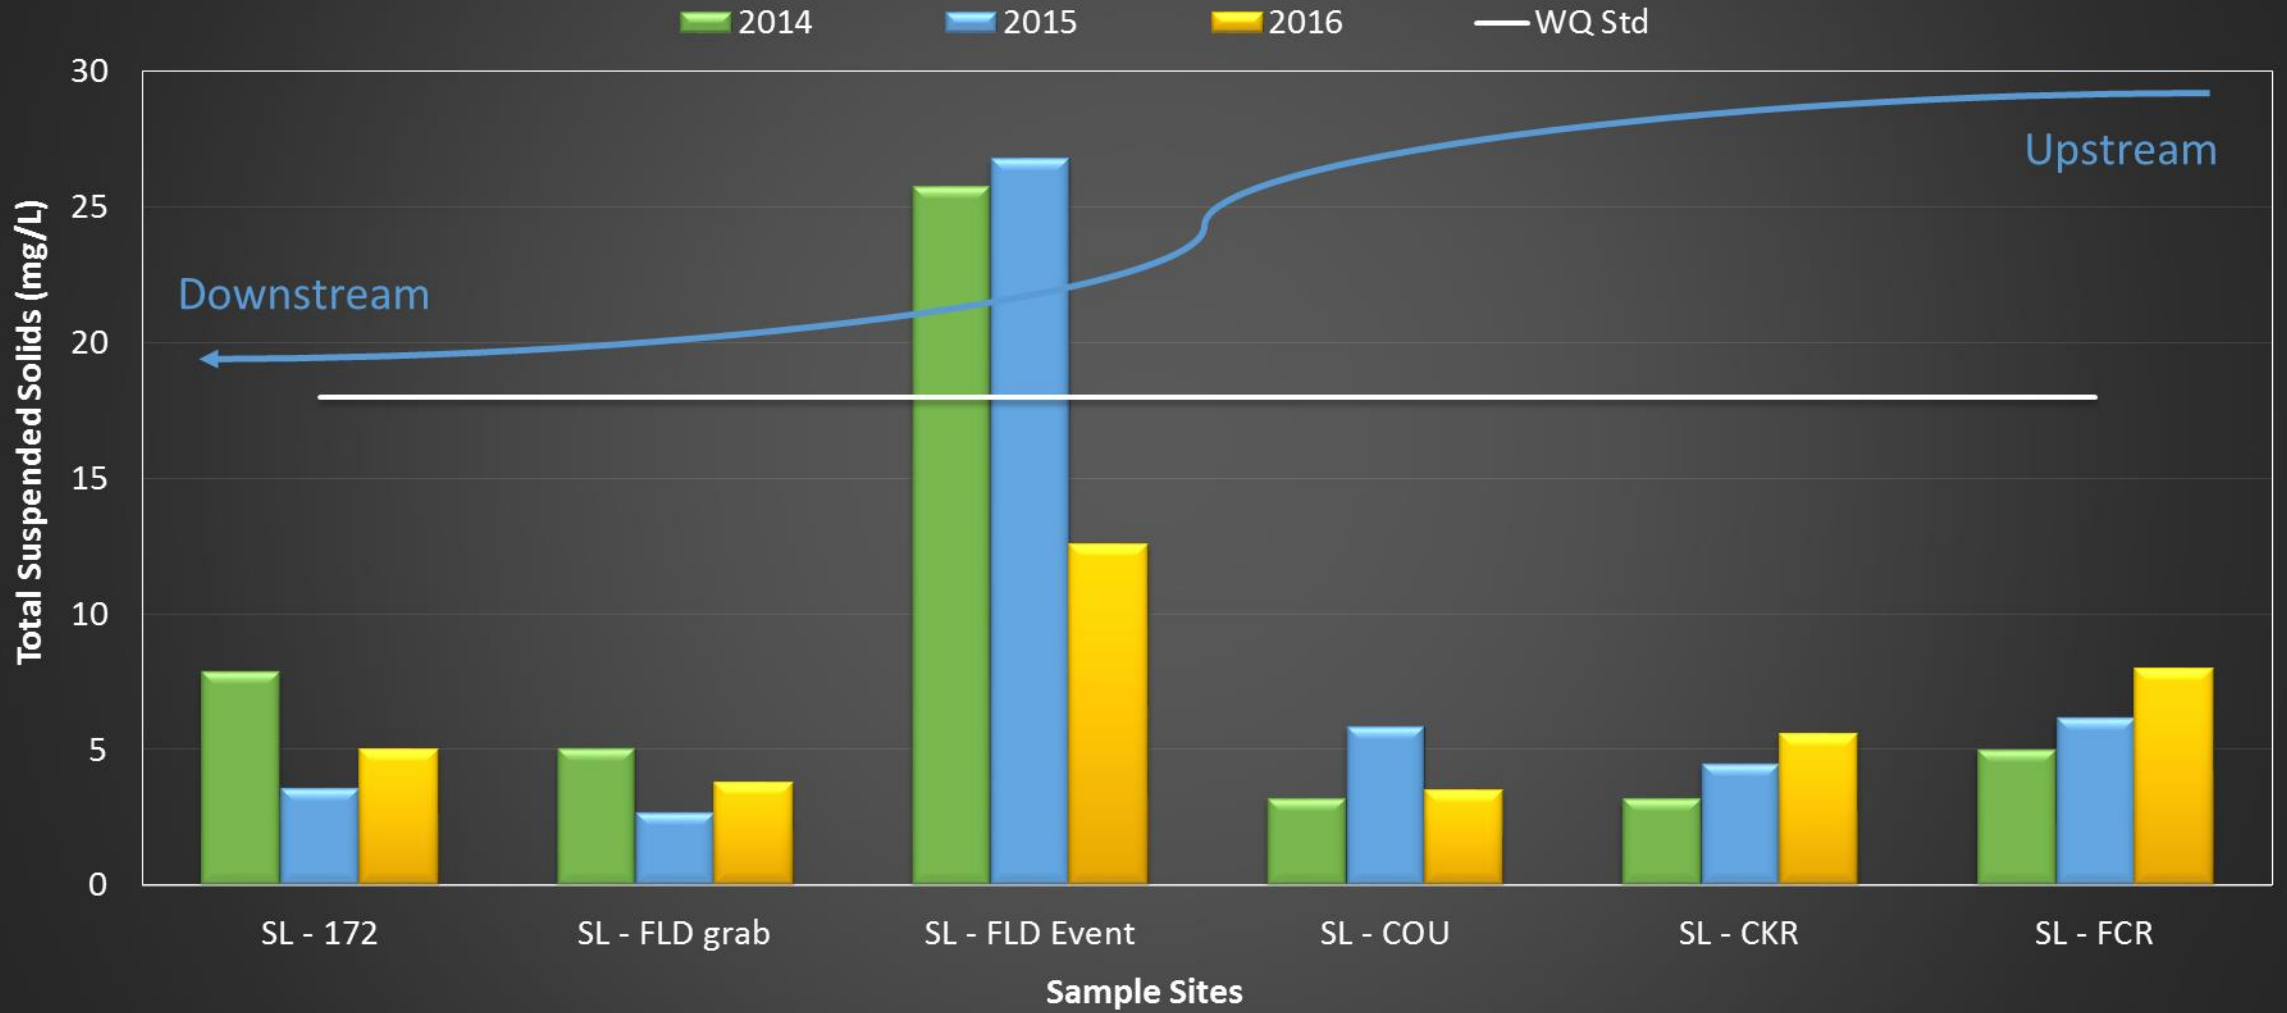

Silver Creek Median Total Suspended Solids