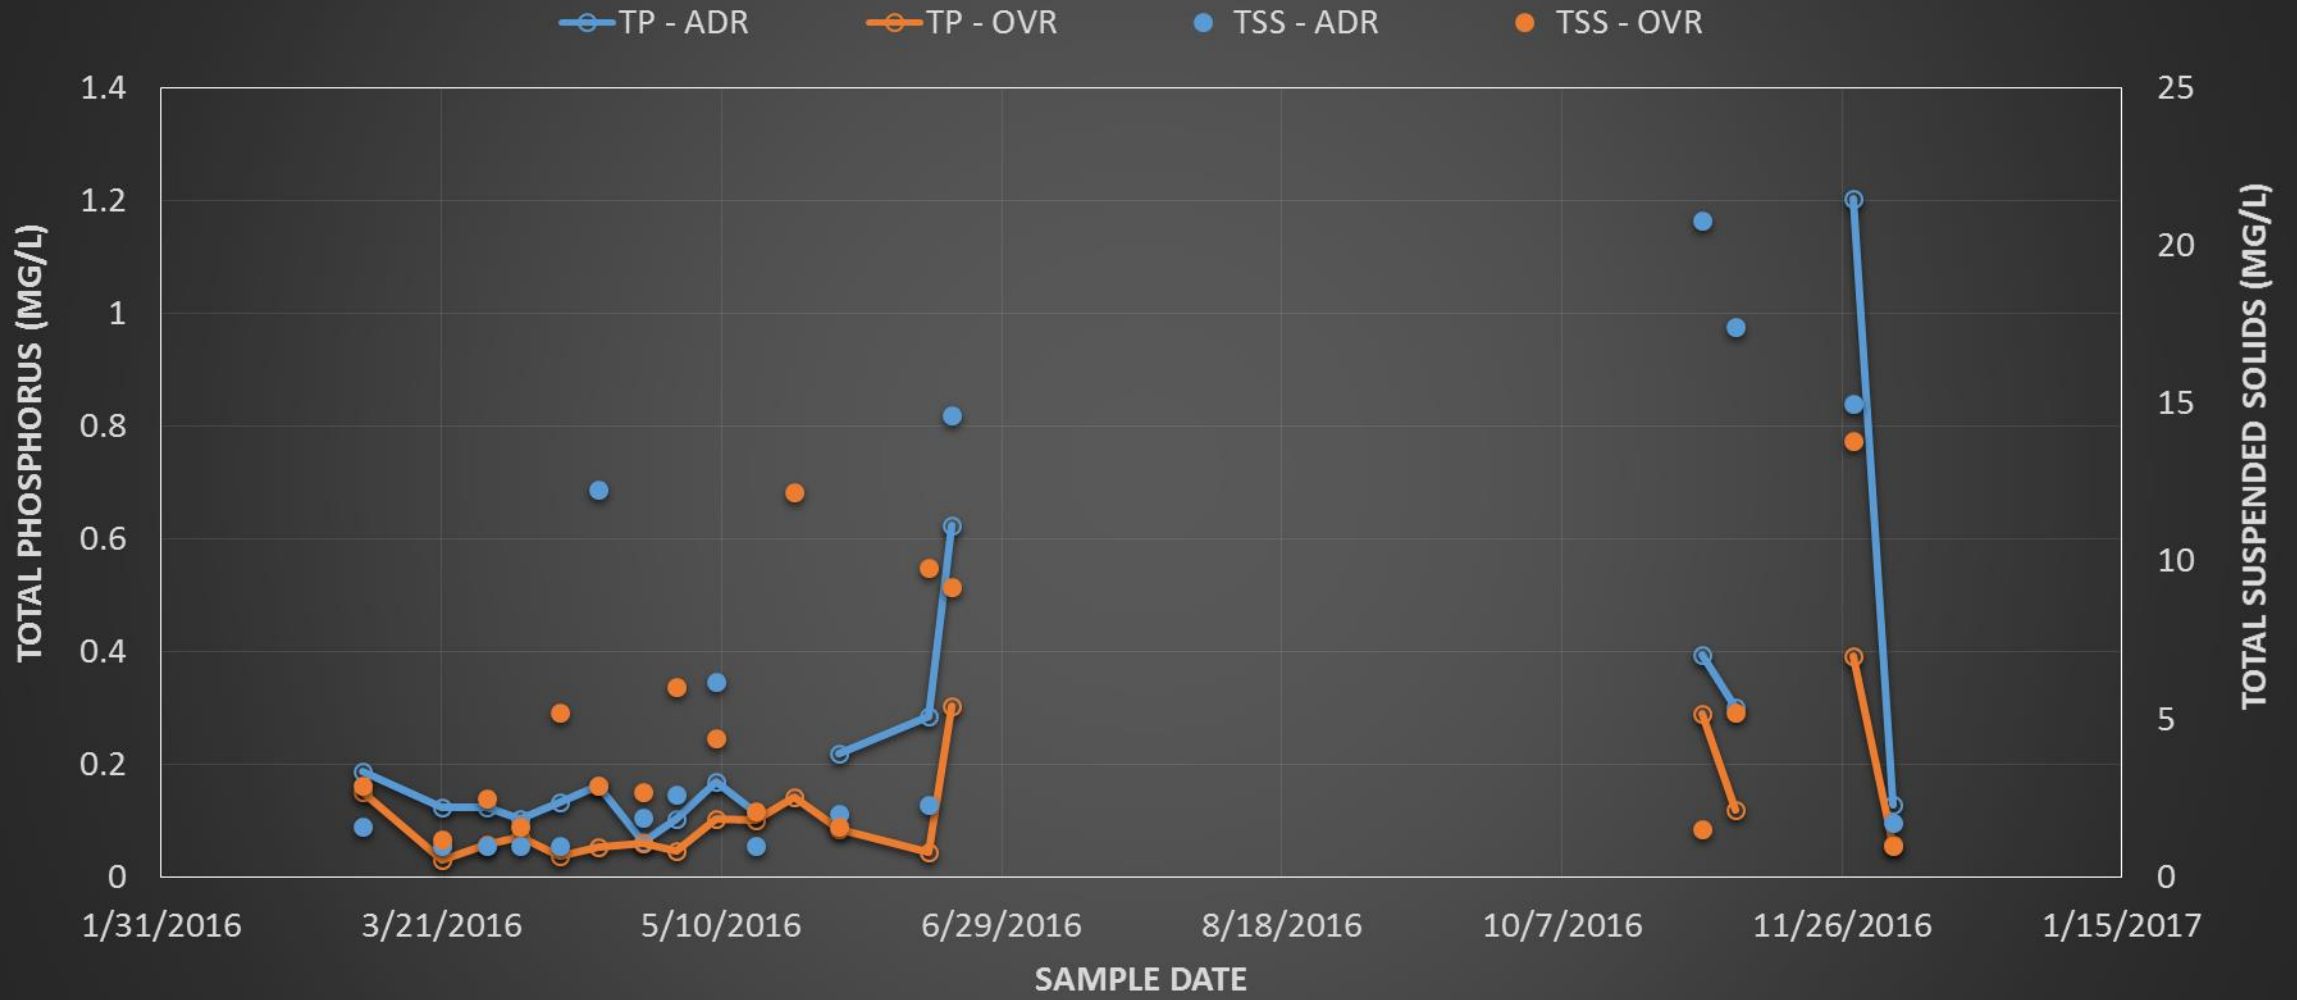

Fund for Lake Michigan Wetland Sites