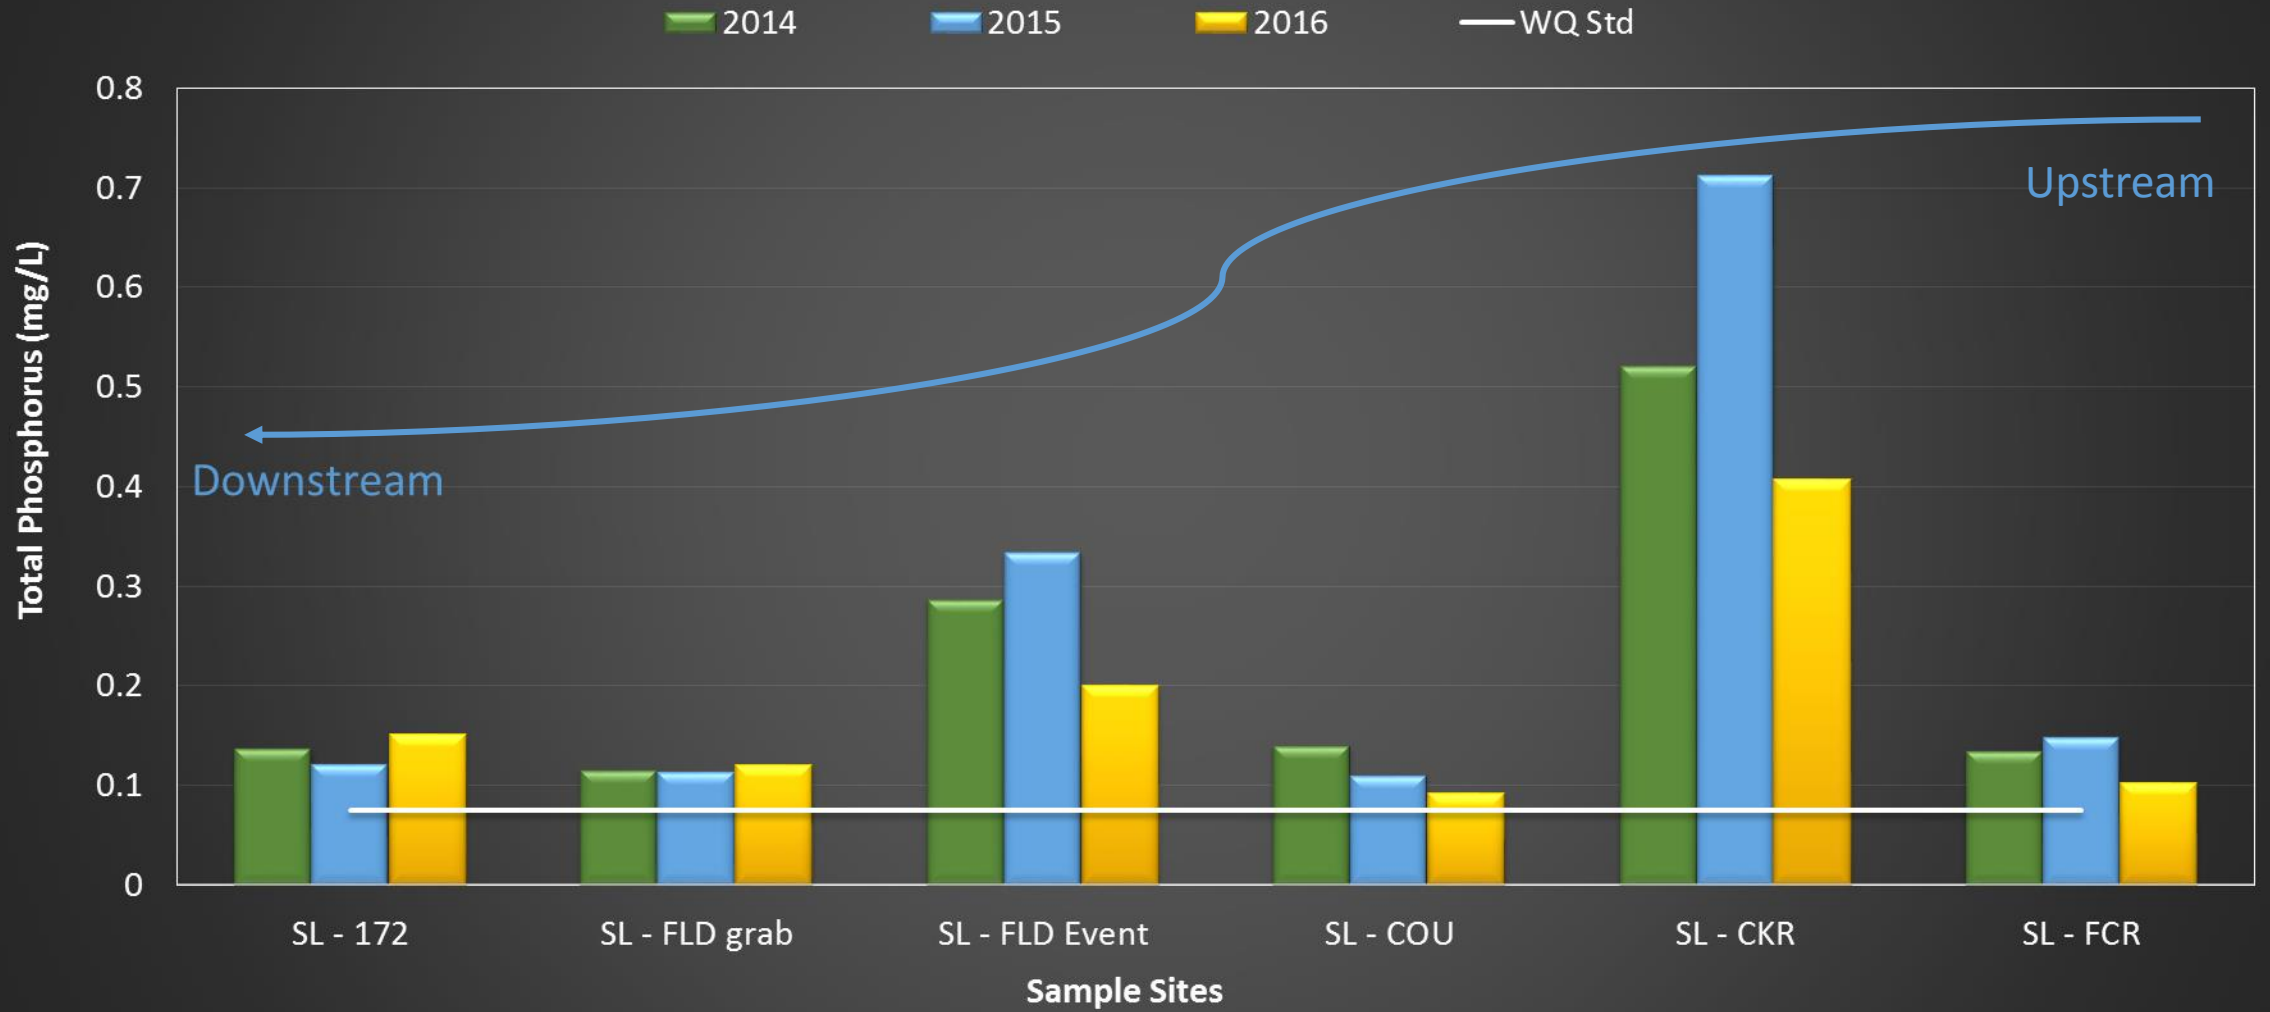

# Silver Creek 2016 Total Phosphorus Grab Sample Data

# Silver Creek Median Total Phosphorus