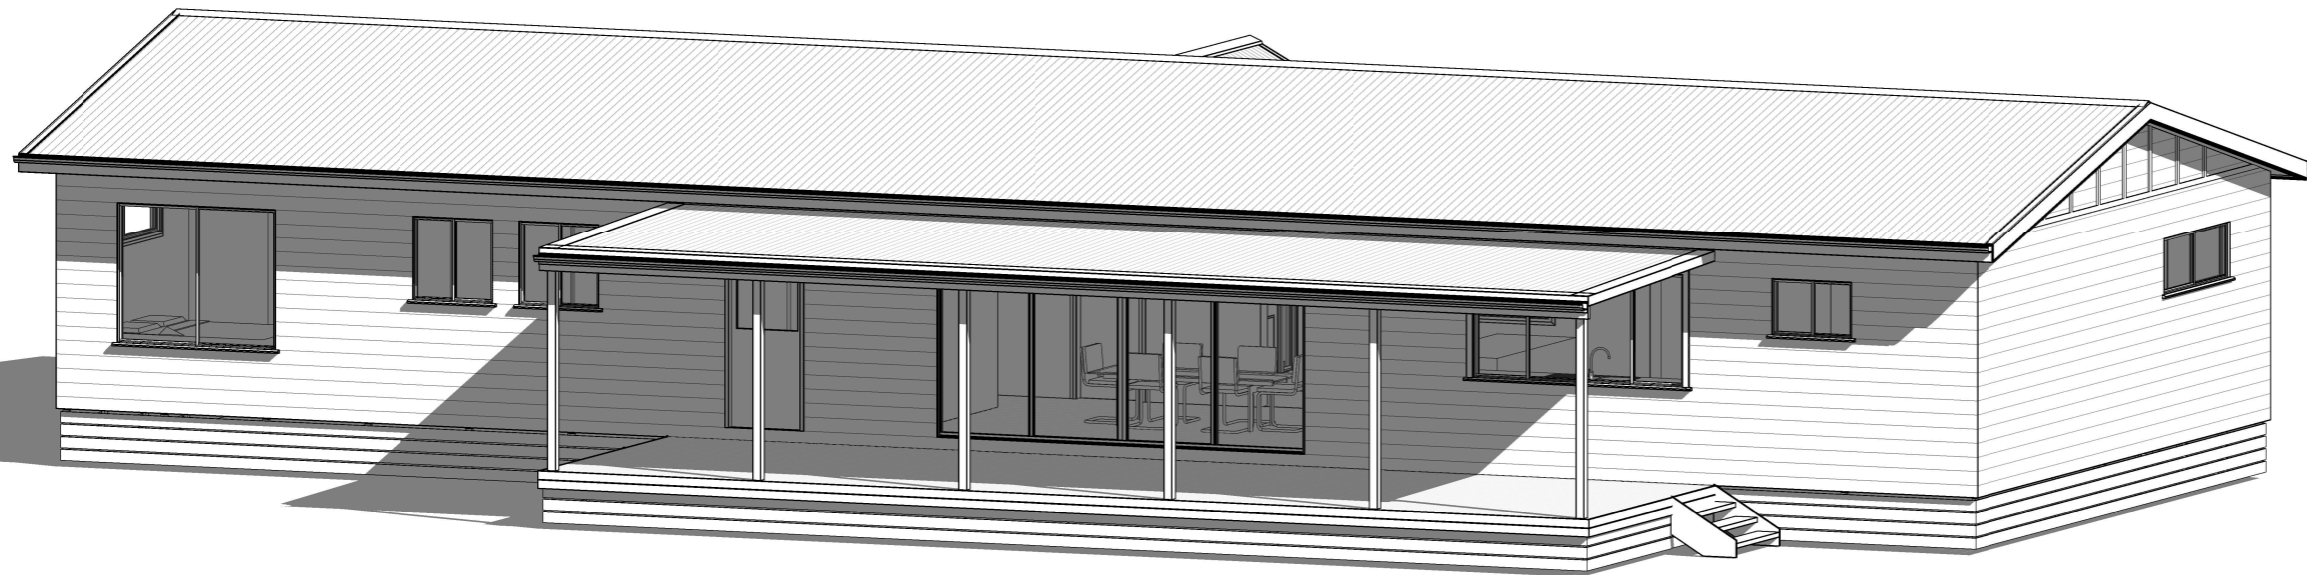

Perspective
FRONT

Perspective
BACK

Active Construction Group Pty Ltd Trading as Westbuilt Homes
 Postal: PO Box 663, Warwick QLD 4370
 Head Office & Factory: 38-48 Project Street Warwick QLD 4370
 FREECALL | 1800 688 044
 ADMINISTRATION | (07) 4660 1600
 OPERATIONS | (07) 4660 1605
 SALES EMAIL | sales@westbuilt.com.au
 WEBSITE | www.westbuilt.com.au