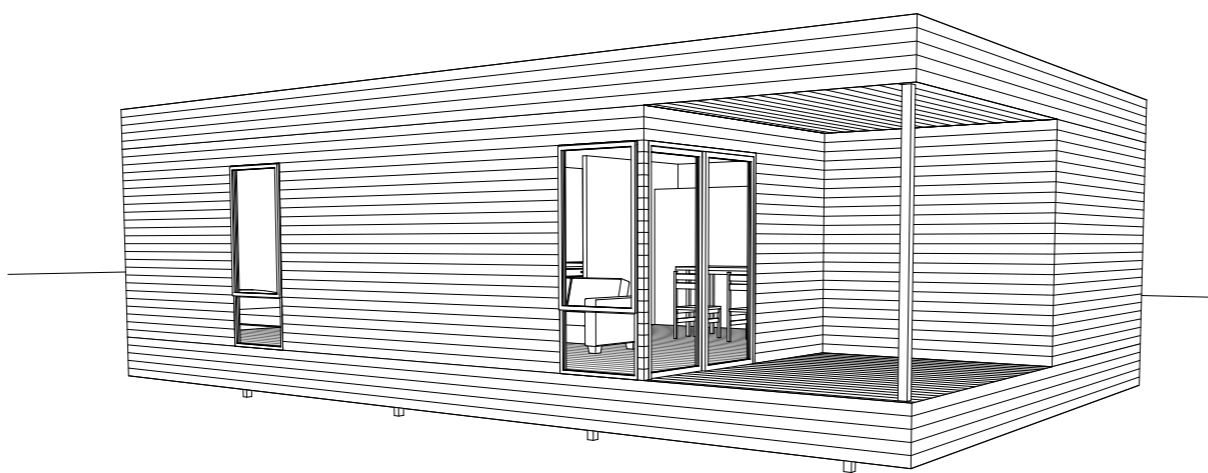

PAROO 1A

AREA CALCULATIONS	
LIVING	67.32
VERANDAH	3.96
	71.28 m²

A: 38 - 48 PROJECT ST, WARWICK QLD 4370
P: (07) 4661 8410
E: sales@westbuilt.com.au
W: www.westbuilt.com.au

PAROO 1B

AREA CALCULATIONS	
LIVING	62.96
VERANDAH	8.32
	71.28 m²