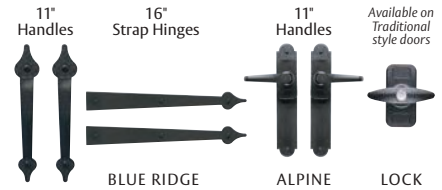

ALPINE

LOCK

STAMPED STEEL Available on Carriage House and Steel Overlay Doors

BLUE RIDGE