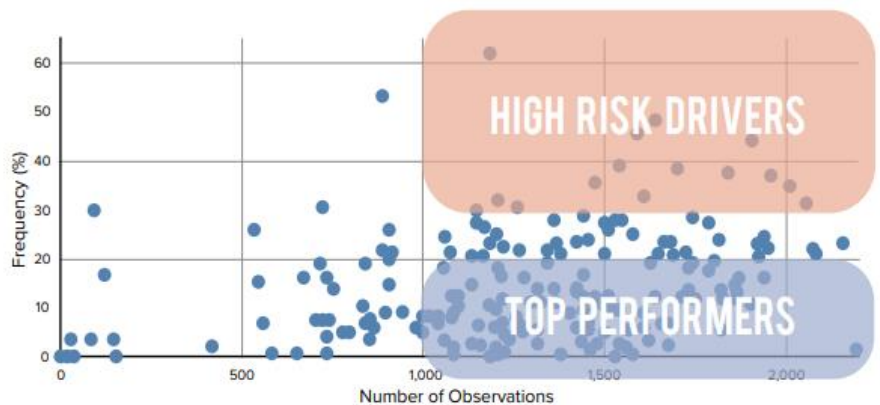

The essential driver coaching and performance improvement solution reduces speeding and driving risk...saving money, saving lives.

WE DON'T POINT A FINGER, WE LEND A HAND

WITH SAFETY TRAINING & COACHING, CONSULTATION & TREND ANALYSIS TO IMPROVE FLEET SPEEDING BEHAVIOR

SpeedGauge shows fleet managers where to focus coaching efforts.

Easily identify:

- Your top performers
- Risky behavior
- Custom limits and geofence zone infractions
- And more...

Reports, charts, alerts and maps give you access to all the information you need to control speeding in your fleet.

Data that informs, not overwhelms.

Watch your fleet's speeding trends improve over time!

The SpeedGauge Safety Center has an immediate, positive impact. New users typically reduce speeding by 50% within the first 30 to 60 days.