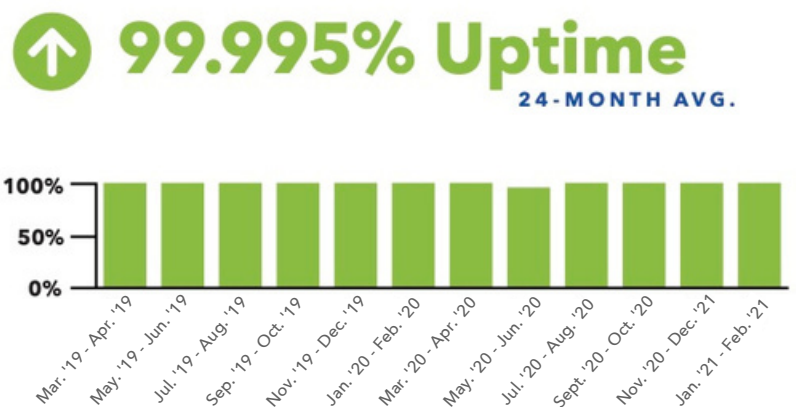

With Qv21, Stability Comes Standard

Experiencing downtime with your current TMS or ELD solution? Maybe it's time to make the switch to the most stable platform in the industry. With our **99.995% uptime** over the last 24 months, we measure downtime in minutes and seconds, while the competition measures it in hours and days.

We've been providing service to our partners for a while now so you can say goodbye to fly-by-night startups and growing pains when you sign up with Qv21. With over a decade of fleet logistics experience and expertise, we know what works and what doesn't for hauling commodities. Another company may say they're better, but we've proven it with our longevity in the industry.