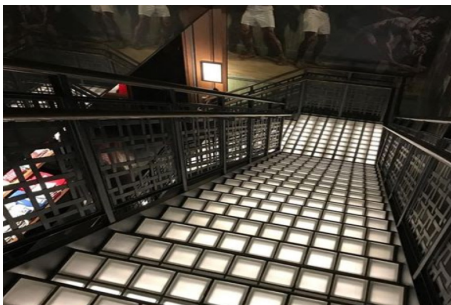

STEEL & PAVERS

EXCELLENT FOR
INTERIOR & EXTERIOR
APPLICATIONS

GLASS PAVERS create a unique design moment to any project that patrons will remember. Translucent flooring options provide vitality to any space.

STANDARD & CUSTOM
SIZES AVAILABLE

LPS

Light Penetrating Surface

- ◆ *Tread/Risers*
- ◆ *Landing Panels*
- ◆ *Bridges*

PRODUCT FEATURES:

- ◆ *Balconies*
- ◆ *Deck Lights*
- ◆ *Catwalks*

- ◆ *Highload Areas*
- ◆ *Custom Colors*
- ◆ *Custom Sizes*