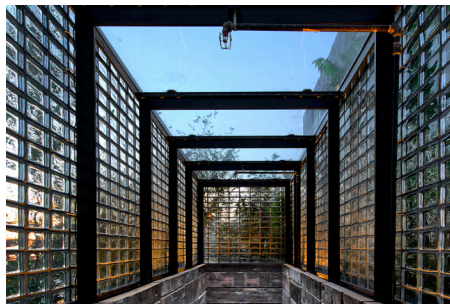

GLASS BRICK ACCENT WALLS

EXCELLENT FOR
INTERIOR & EXTERIOR
APPLICATIONS

GLASS BRICKS provide a unique lighting moment to any project. Natural lighting during daylight hours and a unique architectural glow each night!

STANDARD & CUSTOM
SIZES AVAILABLE

LPS

Light Penetrating Surface

- ◆ Accent Walls
- ◆ Partitions
- ◆ Windscreens

PRODUCT FEATURES:

- ◆ Balconies
- ◆ Bulkheads
- ◆ Façades

- ◆ Windows
- ◆ Wine Cellars
- ◆ Privacy Walls