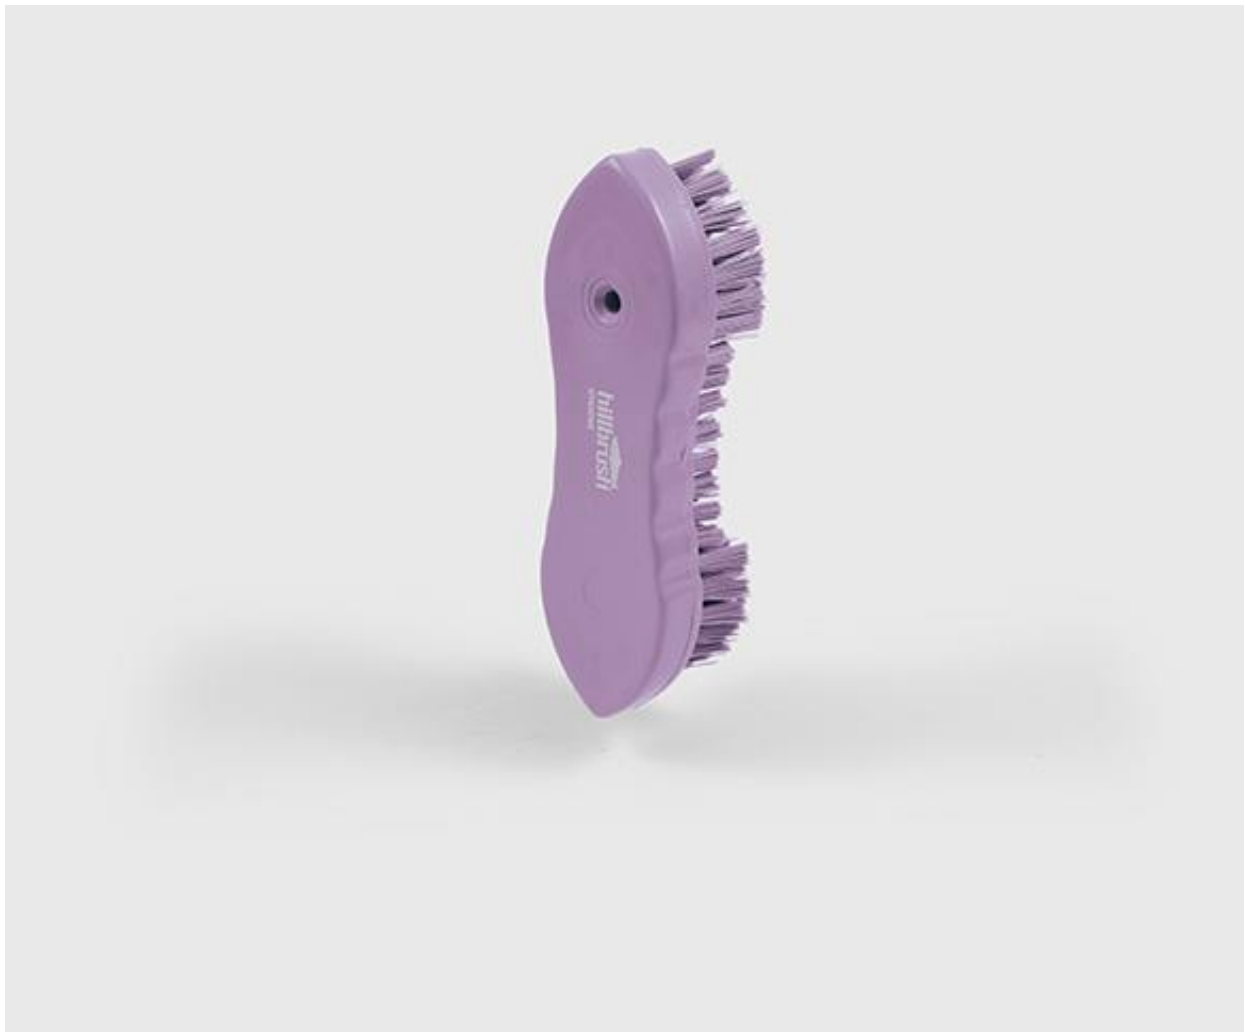

Professional Dual Stiffness 210mm Double Wing Scrub - Violet

SKU: ST5V

804548017694

210mm two level scrub, Polypropylene block, filled stiff Polyester. This is a most effective heavy duty hand scrub. By pushing down hard during scrubbing action, the filaments at the ends of the brush splay out, getting into hard-to-reach corners. The block has a comfortable grip. See also ST5RES, ST7, and ST1 for wood backed/natural fill version.

Product Details	
Colour	Violet
Bristle Stiffness	Soft, Stiff
Stock Material	Polypropylene
Fill Material	
Product Length (mm)	208
Product Width (mm)	64
Product Height (mm)	56
Product Weight (kg)	0.255
Trim Length	4
Country of Origin	GREAT BRITAIN
UK Regulation Compliance	
Resin Set	
Metal Detectable	
Antimicrobial	