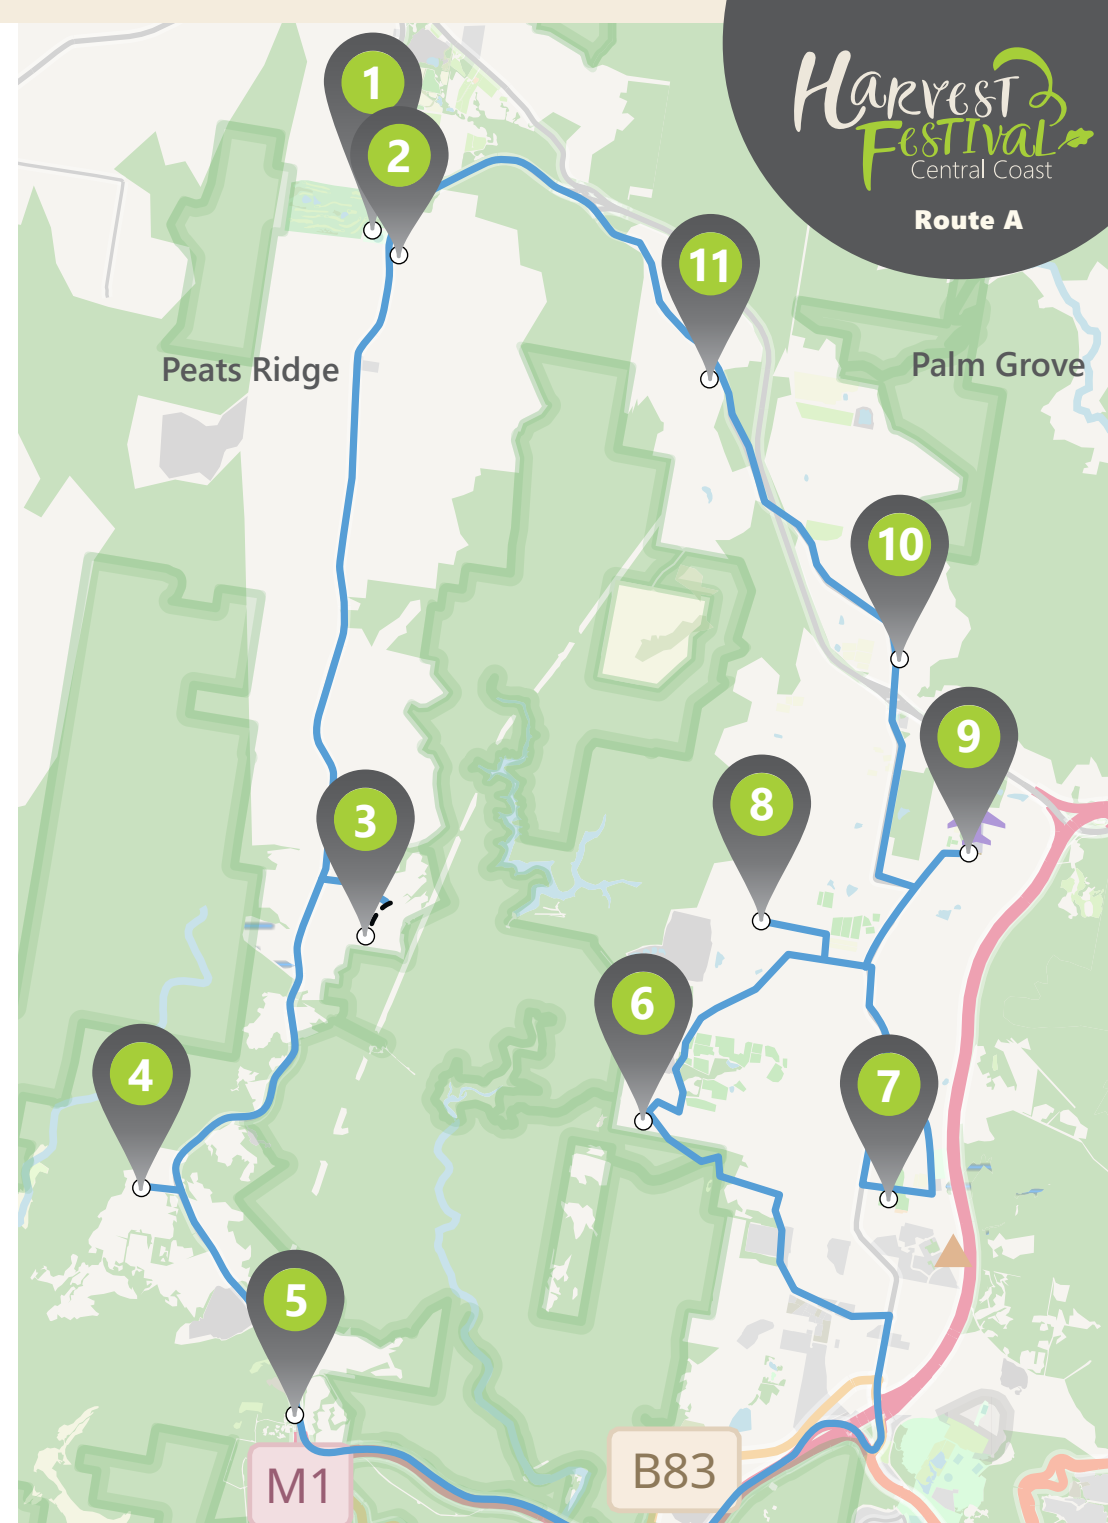

Shuttle starts 9am and last route from 3pm.
Bus ceases at 4pm daily.

Loop Service Starts in Fred Pinkstone Oval doing complete route locations in order. Each bus will be **1 hour** apart from one another.

Please note, the first time around the loop the bus will not stop at Hubs 4 and 5.

Shuttle Bus Stops

Sunday 13th June

Route B

- 1 Fred Pinkstone Oval, Park and Pick up point**
Peats Ridge Road, Somersby
- 2 The Springs, Retro Tapas and Quack Shack**
1080 Peats Ridge Road, Peats Ridge
- 3 Mangrove Memorial Club**
18 Hallards Road, Mangrove Mountain
- 4 Paradise Botanical Gardens**
145 Cherry Lane, Kulnura
- 5 Day on the Farm, Eastcoast Beverages**
993 George Downes Drive, Kulnura
- 6 Neil Park Oval, Park and Pick up point**
1066 George Downes Drive, Kulnura
- 7 Mangrove Mountain RFB Open Shed**
156 Bloodtree Road, Mangrove Mountain
- 8 Little White Church**
2154 Wisemans Ferry Road
- 9 Silver Gully Farm - Mountain Goat Trails
Farm Tours and Paddock to Plate BBQ**
60 Niclins Road, Mangrove Mountain
- 10 Think Water / Mountain Growers**
1109 Peats Ridge Road, Peat Ridge

Please note, the first time around the loop the bus will not stop at Hubs 2, 3 and 9.