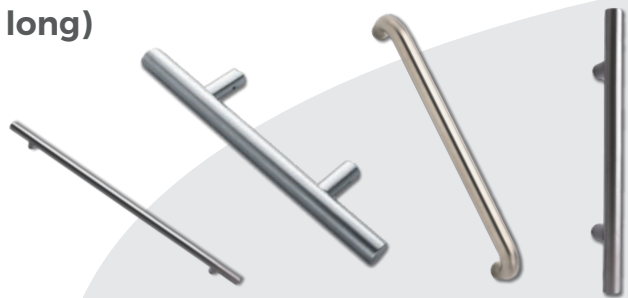

### Large Handles (150mm to 300mm long)

**Touchshield Pack**  
Large  
105x148mm

**Handle Length**  
Min 150mm  
Max 300mm

**Handle Diameter**  
Min 30mm  
Max 43mm

Example Types

### Extra Large Handles (Over 300mm long)

**Touchshield Pack**  
Extra Large  
105x297mm

**Handle Length**  
Over 300mm

**Handle Diameter**  
Min 20mm  
Max 30mm

Example Types

We're here to help...

01179 414 999