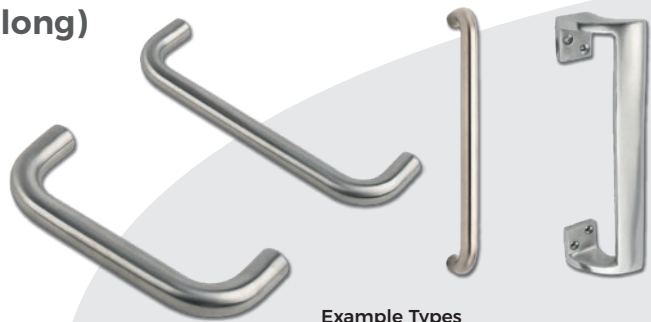

### Medium Handles (115mm to 150mm long)

**Touchshield Pack**  
Medium  
74x105mm

**Handle Length**  
Min 115mm  
Max 150mm

**Handle Diameter**  
Min 20mm  
Max 30mm

Example Types

### Large Handles (150mm to 300mm long)

**Touchshield Pack**  
Large  
105x148mm

**Handle Length**  
Min 150mm  
Max 300mm

**Handle Diameter**  
Min 30mm  
Max 43mm

Example Types

### Extra Large Handles (Over 300mm long)

**Touchshield Pack**  
Extra Large  
105x297mm

**Handle Length**  
Over 300mm

**Handle Diameter**  
Min 20mm  
Max 30mm

Example Types

We're here to help...

01179 414 999