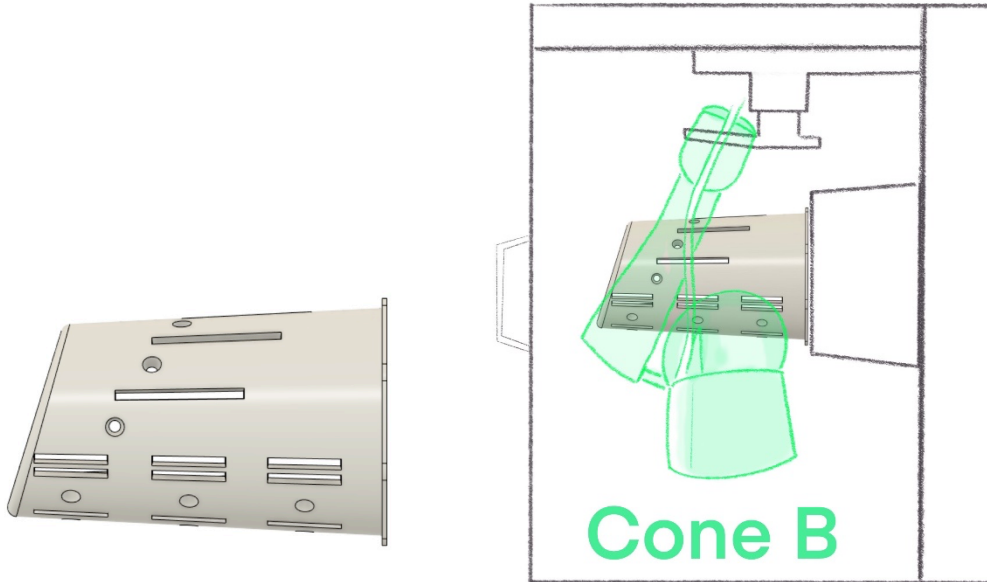

Cleanbox Devices List

The following devices have been reviewed and work with the CX-series devices.

We have two cones, Cone A and Cone B.

Cone A (vertical cone)

HMDs that work with Cone A have a vertical headband orientation. The cone and positioning look like this:

Veer

- Fabric VR Headset
- Oasis VR Headset

Other Companies

- BNEXT VR Pro
- Canbor VR Headset VR1002
- Destek V4
- Razer OSVR

Cone B (slant cone)

Cone B works with units that have a slanted headband and a forehead pad. The cone and orientation looks like this: