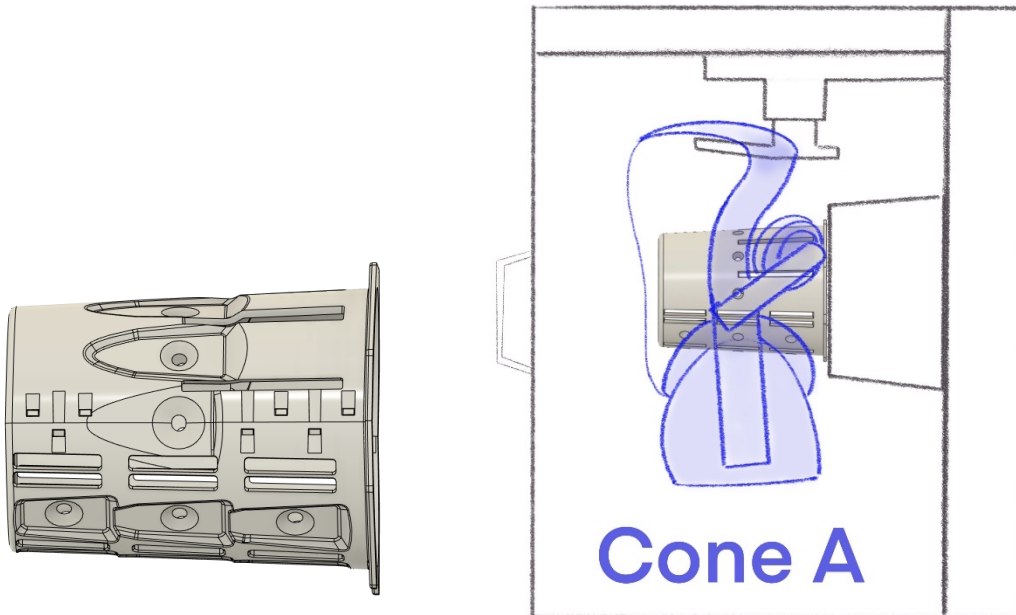

Cleanbox Devices List

The following devices have been reviewed and work with the CX-series devices.

We have two cones, Cone A and Cone B.

Cone A (vertical cone)

HMDs that work with Cone A have a vertical headband orientation. The cone and positioning look like this: