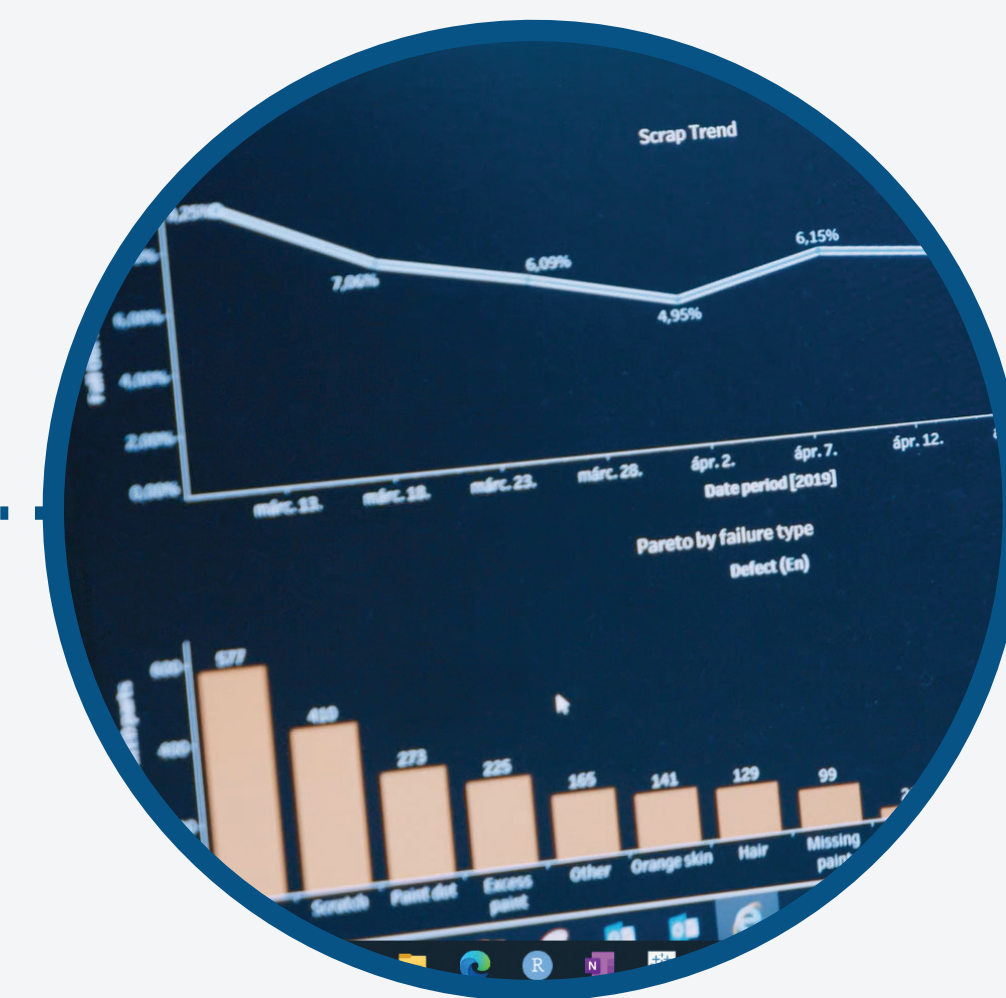

Value Stream Transformation

Touchless cell

Autonomous Mobile Robot

CO2 Cleaning

High Gloss Line Inspection Automation

Autonomous Mobile Robot

Deburring & Camera Inspection Automation

Flex SPC 4.0

High Gloss Line Closed Environment

Live Data Visualization

Assembly Automated Line