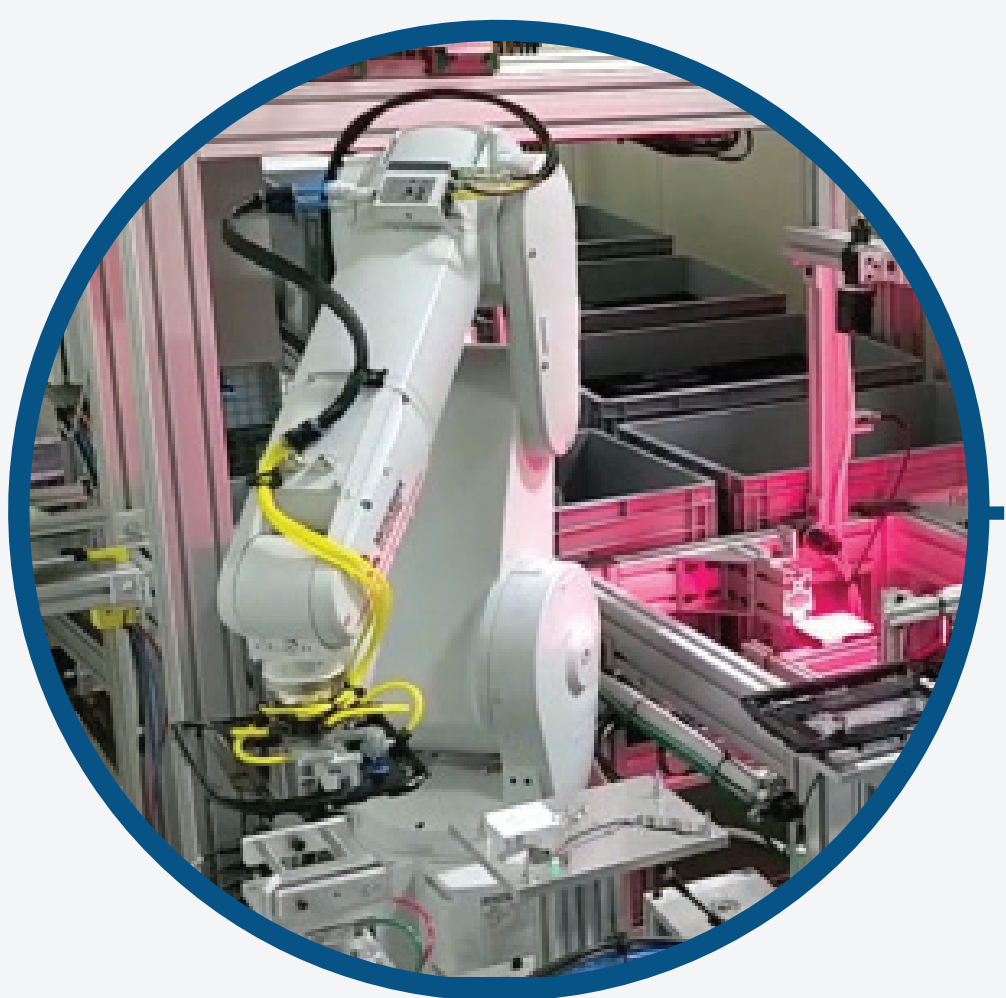

Value Stream Transformation

Touchless cell

Autonomous Mobile Robot

CO2 Cleaning

High Gloss Line Inspection Automation

Autonomous Mobile Robot

Deburring & Camera Inspection Automation

Flex SPC 4.0

High Gloss Line Closed Environment

Live Data Visualization

Assembly Automated Line