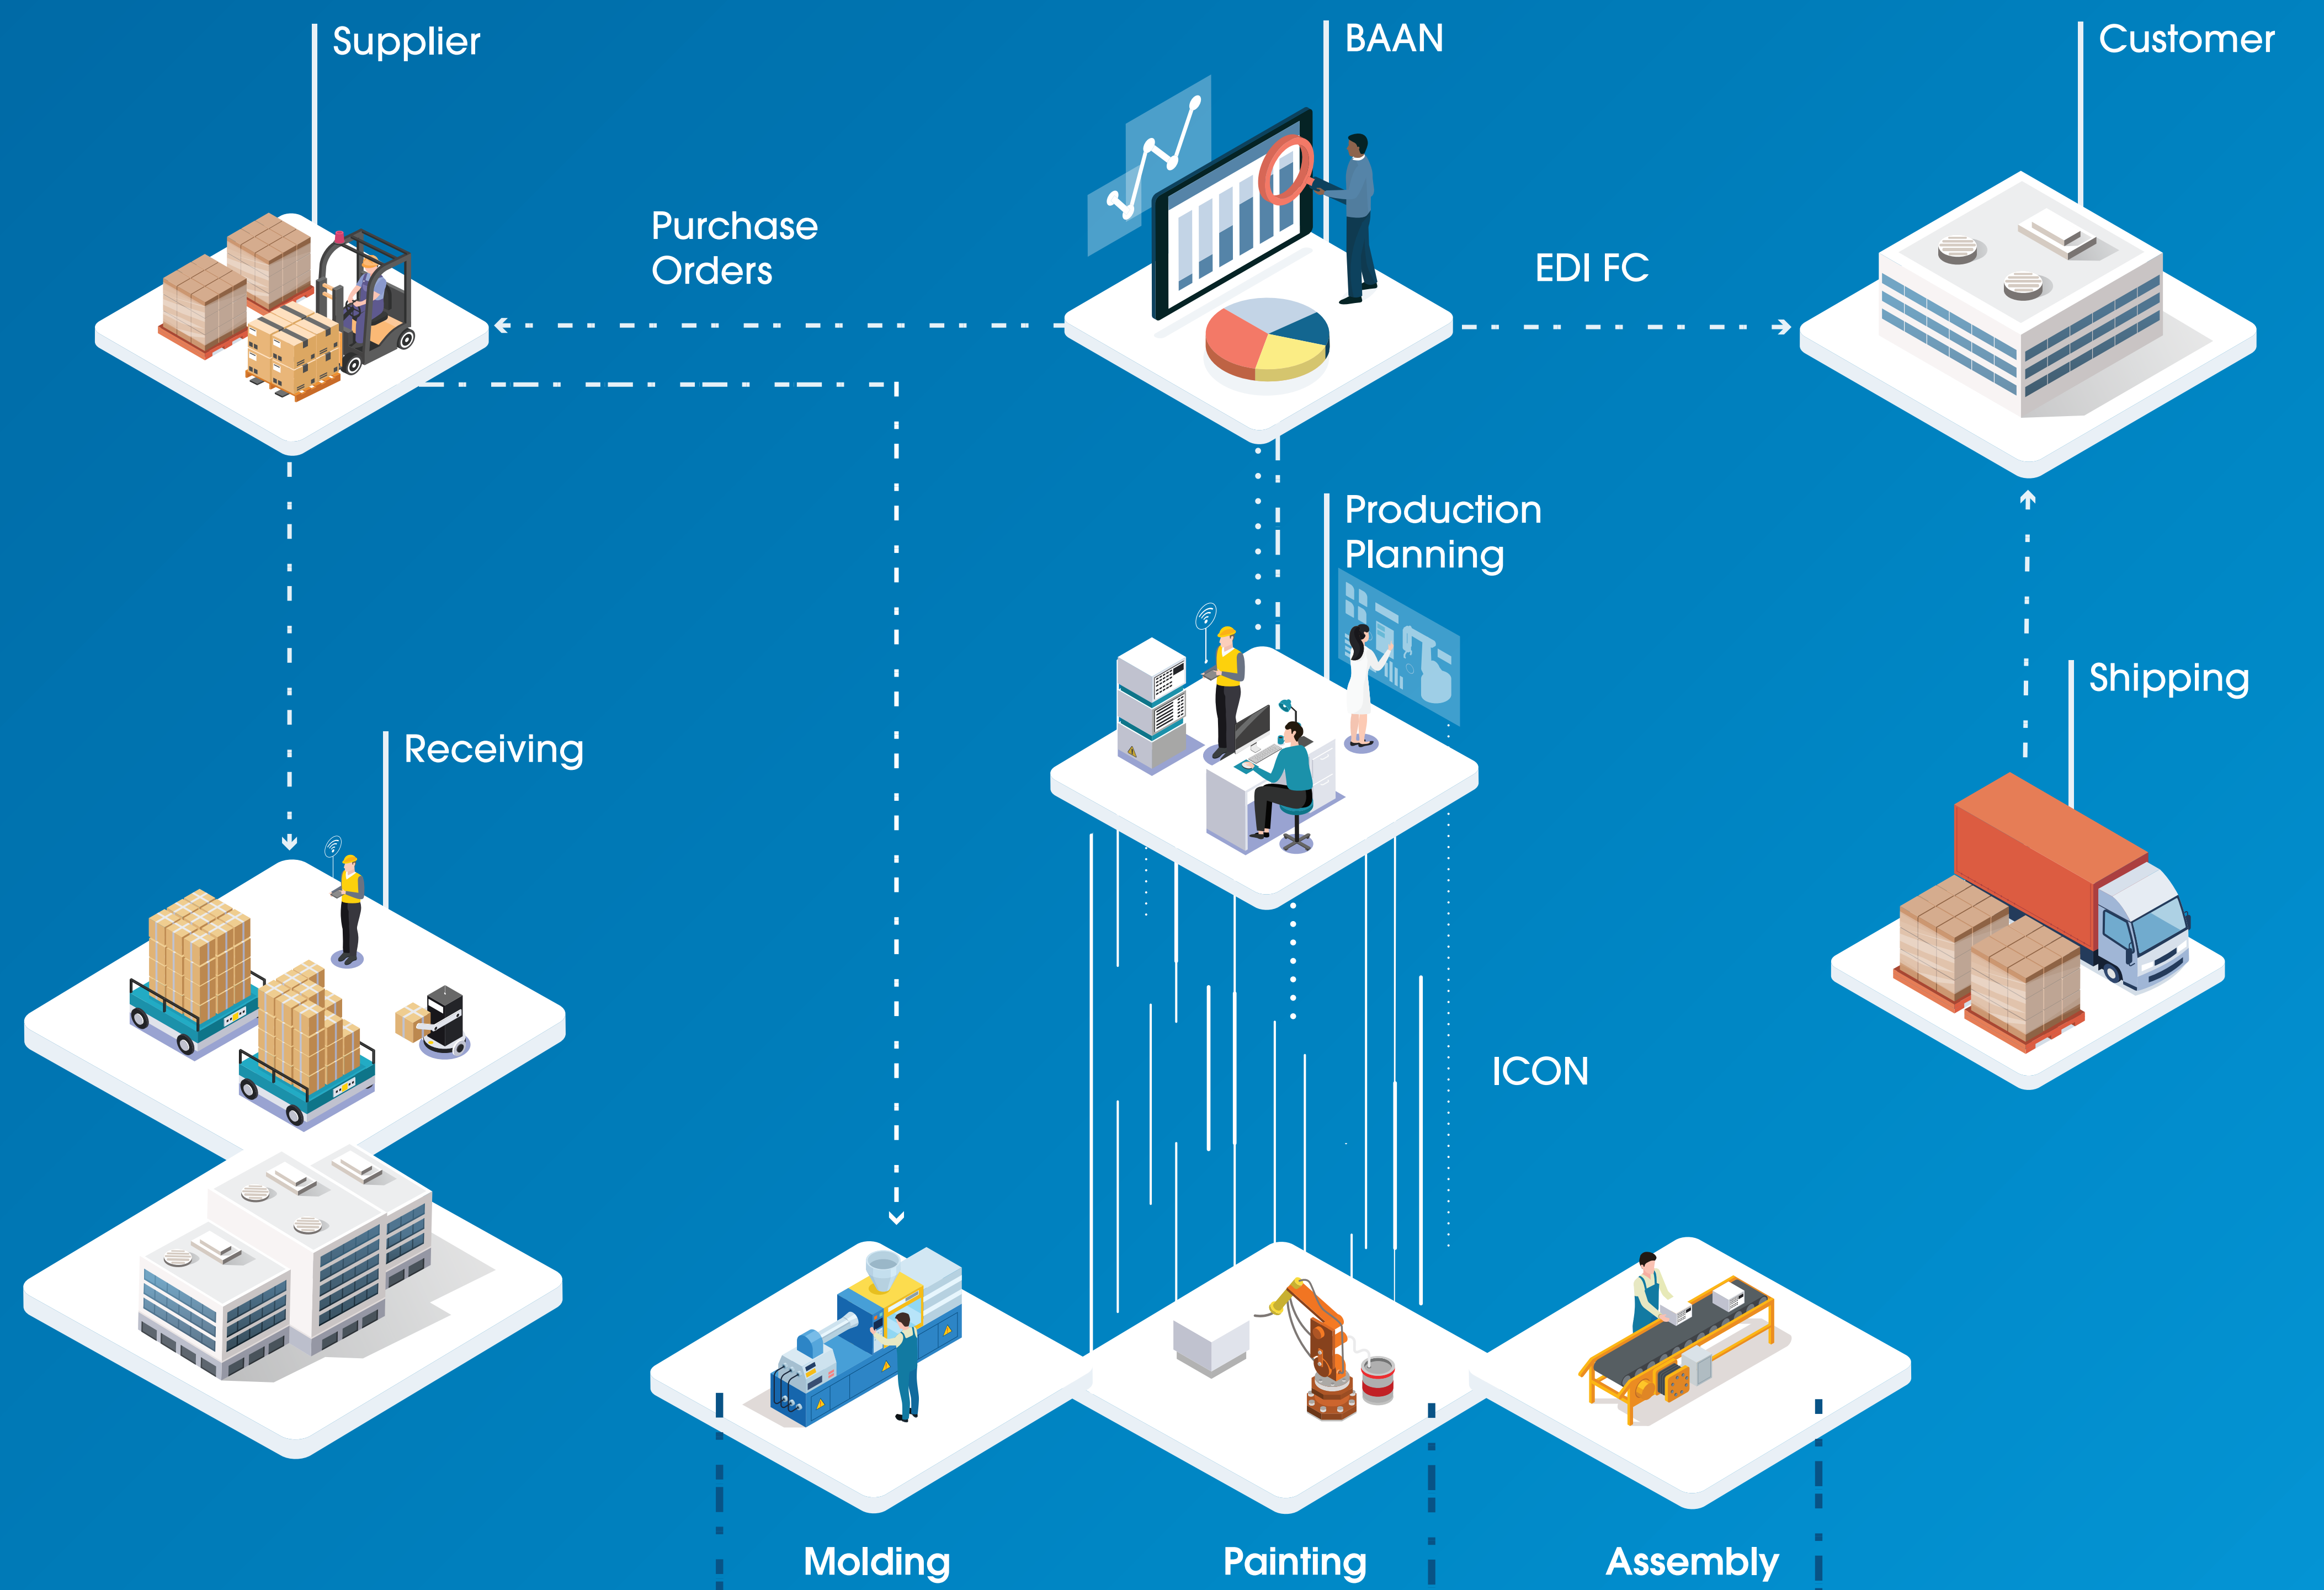

Value Stream Transformation

Touchless cell

Autonomous Mobile Robot

CO2 Cleaning

High Gloss Line Inspection Automation

Autonomous Mobile Robot

Deburring & Camera Inspection Automation

Flex SPC 4.0

High Gloss Line Closed Environment

Live Data Visualization

Assembly Automated Line