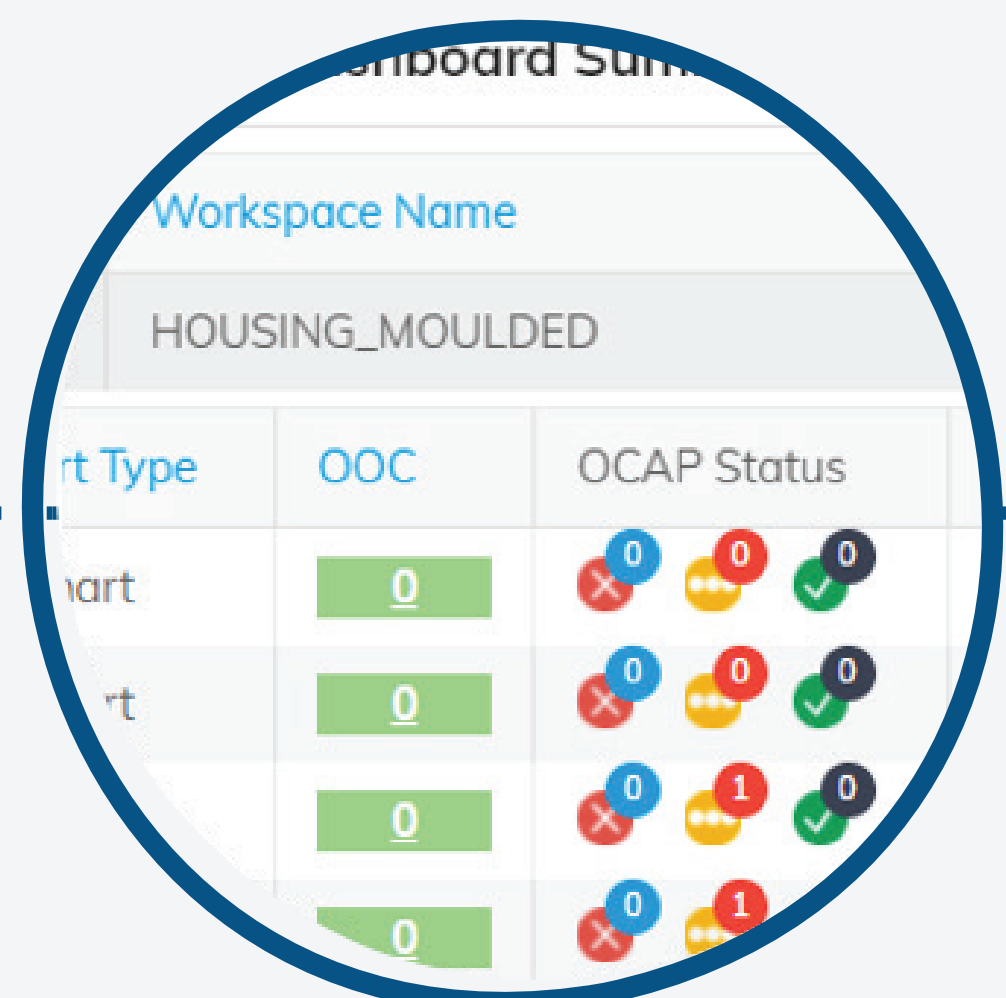

Value Stream Transformation

Touchless cell

Autonomous Mobile Robot

CO2 Cleaning

High Gloss Line Inspection Automation

Autonomous Mobile Robot

Deburring & Camera Inspection Automation

Flex SPC 4.0

High Gloss Line Closed Environment

Live Data Visualization

Assembly Automated Line