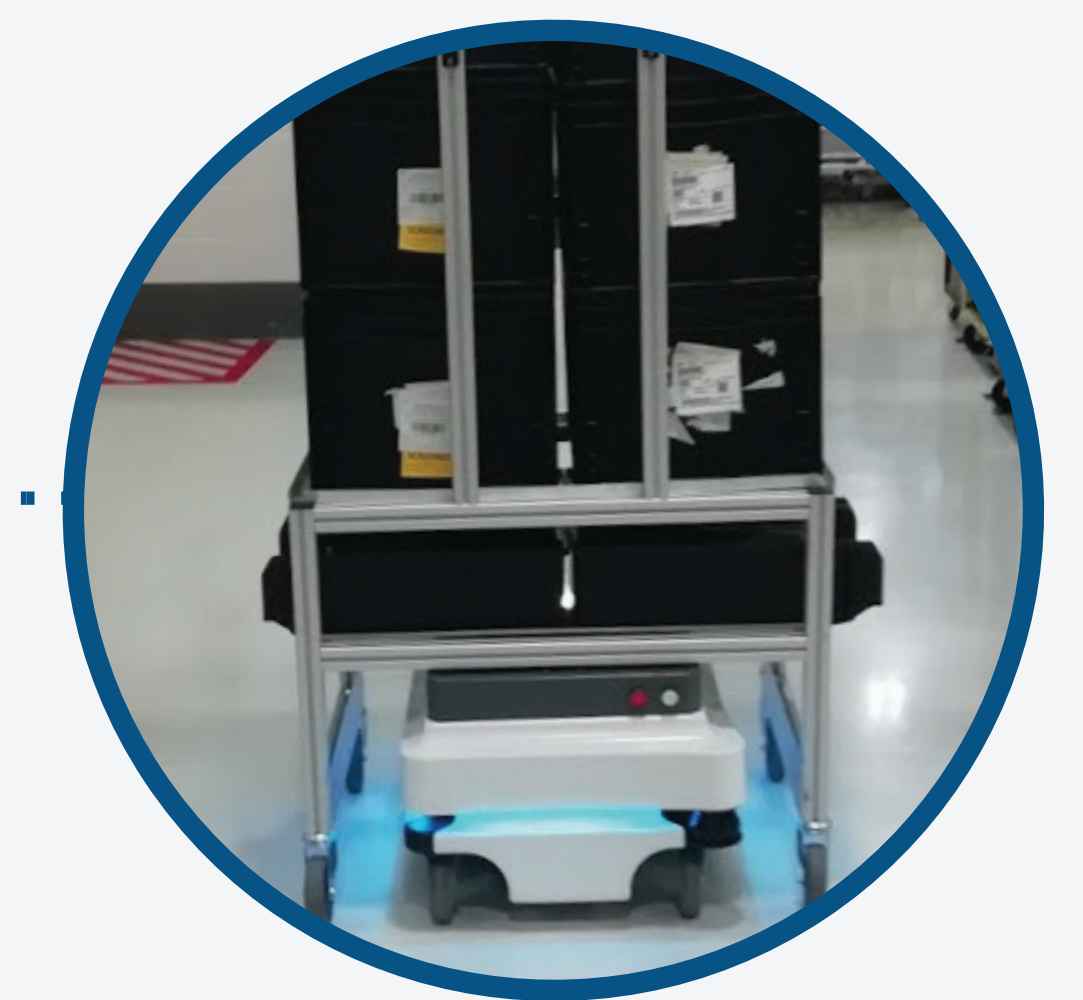

Value Stream Transformation

Touchless cell

Autonomous Mobile Robot

CO2 Cleaning

High Gloss Line Inspection Automation

Autonomous Mobile Robot

Deburring & Camera Inspection Automation

Flex SPC 4.0

High Gloss Line Closed Environment

Live Data Visualization

Assembly Automated Line