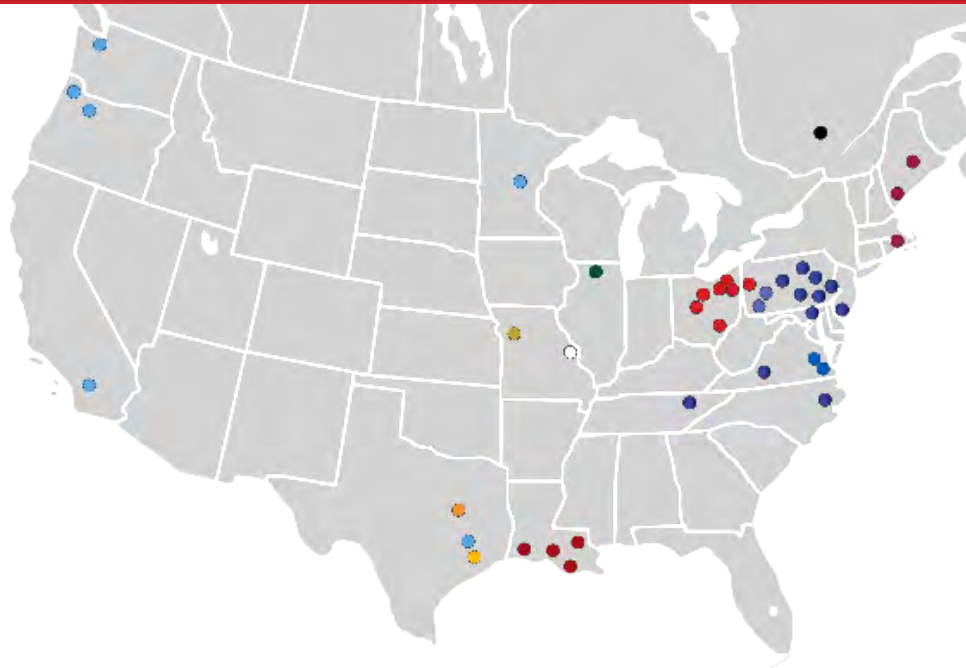

www.singerequities.com

www.hosesafety.com

Locations

- 
ALLIED RUBBER SUPPLY
 Butler, PA • Ellwood City, PA
- 
NATIONAL HOSE & ACCESSORY
 Pasadena, TX
- 
SMITH INDUSTRIAL PRODUCTS
 Rockford, IL
- 
SUMMERS RUBBER
 Cleveland, OH • Eastlake, OH • Mansfield, OH • Marietta, OH • Akron, OH • Dover, OH • New Castle, PA
- 
FOSTER HOSE & FITTINGS
 St. Louis, MO
- 
PRC INDUSTRIAL SUPPLY
 Bangor, ME • Portland, ME
 Burlington, MA
- 
SPARTAN INDUSTRIAL MARINE
 Houma, LA • Broussard, LA
 Golden Meadow LA • Belle Chasse, LA
- 
FUTURE HYDRAULIK
 Laval, Quebec
- 
RW CONNECTION
 Allentown, PA • York, PA
 Landisville, PA • West Chester, PA
 Morrisville, PA • Montoursville, PA • Bridgeton, NJ
 Glen Burnie, MD • Salem, VA
 Powell, TN • Rocky Mt, NC
- 
TEXAS RUBBER SUPPLY
 Arlington, TX
- 
HAMPTON RUBBER
 Norfolk, VA • Hampton, VA
- 
HANNA RUBBER
 Kansas City, MO
- 
UNISOURCE MANUFACTURING
 Kent, WA • Portland, OR
 Santa Fe Springs, CA • Roseville, MN • Houston, TX