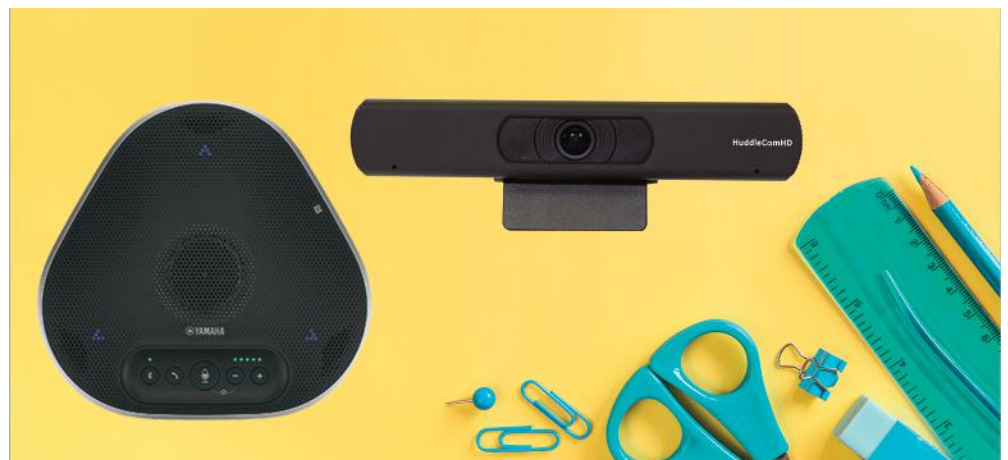

WELCOME TO BETTER Audio & Video

HuddleCamHD is proud to partner with Yamaha Unified Communications to create four, powerful education solutions. With Yamaha's rich history delivering audio hardware and HuddleCamHD's innovations in video communication, we can provide scalable solutions for classrooms, auditoriums, multi-purpose spaces, and other applications.

A COMPLETE SOLUTION FOR EVERY SIZE CLASSROOM

Optimize your video communication experience with HuddleCamHD cameras paired with Yamaha's quality audio solutions.