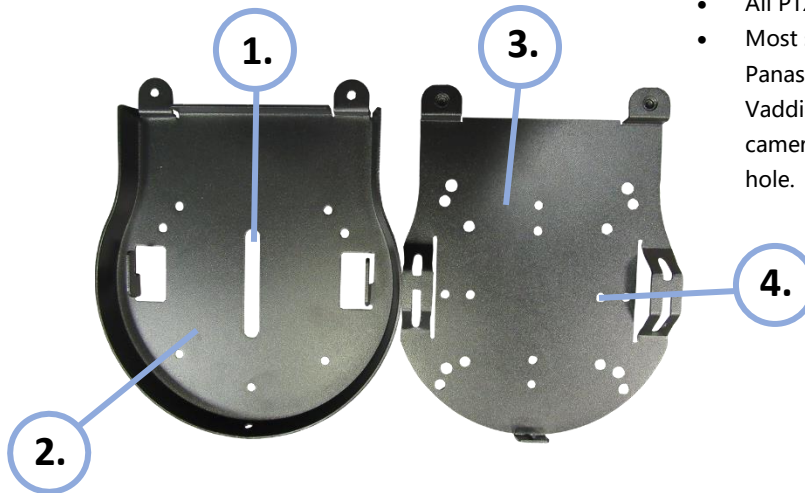

Model Number:

PT-CM-1-BK / PT-CM-1-WH

PTZOptics

Small Universal Ceiling Mount

Mounts directly to ceiling with supplied hardware.

Also mounts directly to:

- U.S. Single gang device box
- U.S. 4" square, round, or octagonal junction box
- European single gang box (any with 60mm hole pattern)
- Universally compatible with any camera with 1/4-20 mounting interface
- Mounting hardware included

This Universal Ceiling Mount was designed specifically as an ideal way to ceiling mount PTZ cameras. Constructed from heavy gauge steel, this mount comes with a 3-year manufacturer warranty.

Compatibility

- All PTZOptics Cameras
- Most small based SONY, Panasonic, Cisco, Polycom, Vaddio, HuddleCamHD, or other camera with a 1/4-20 mounting hole.

1. Slot for 1/4-20

Secures camera to mount

2. Universal Camera Bracket

3. Universal Ceiling Bracket

4. Mounting Holes

Accommodates U.S. & European electrical boxes

Size & Weight

Dimensions (in.)	5.56 W x 6.5 L
Dimensions (mm.)	142 W x 166 L
Weight (lbs.)	1.0
Weight (kg.)	0.45