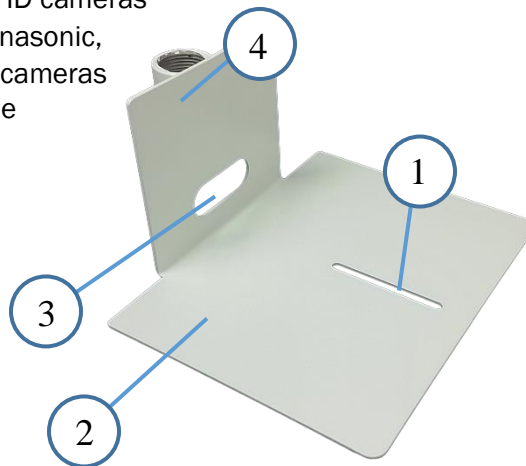

HuddleCamHD

Large Universal Ceiling Mount

Model Number: HCM-2C
<http://huddlecamed.com/mounts/>

KEY FEATURES

- Mounts to ceiling using standard 1" NPT pipe
- White powder coat finish provides long lasting durability
- Universally compatible with all center mount cameras
- Pipe and ceiling flange not included
- 10-Year warranty

COMPATIBILITY

- All large based HuddleCamHD cameras
- Most large based SONY, Panasonic, Cisco, Polycom and Vaddio cameras with a 1/4-20 mounting hole

This universal thin profile ceiling mount was designed specifically for an ideal way to ceiling mount a camera under any ceiling type. Constructed from heavy gauge steel, this mount comes with a 3 year manufacture warranty.

- 1. Slot for 1/4-20 machine screw**
Secures camera to mount
- 2. Mount Base**
9 13/16" wide universal metal camera tray
- 3. Cable Access**
Convenient cable access through mount and pipe
- 4. Integrated 1" NPT nipple**
Allows mounting upright or upside down.

- 5. 10-32 set screw**
Secures 1" NPT pipe to mount

Specifications

Size & Weight	
Dimensions (in.)	9-13/16"W x 9-3/8"D x 5-1/8"H
Dimensions (mm.)	150W x 239D x 131H
Weight (lbs.)	3.4
Weight (kg.)	1.55

What's in the Box	
Camera Mount	
Mounting Hardware	(1) 1/4-20 mounting screw
	(1) 10-32 x 1/4" cup point set screw
	(1) 3/32" long arm hex wrench (for set screw)
	(2) 1/4" washers