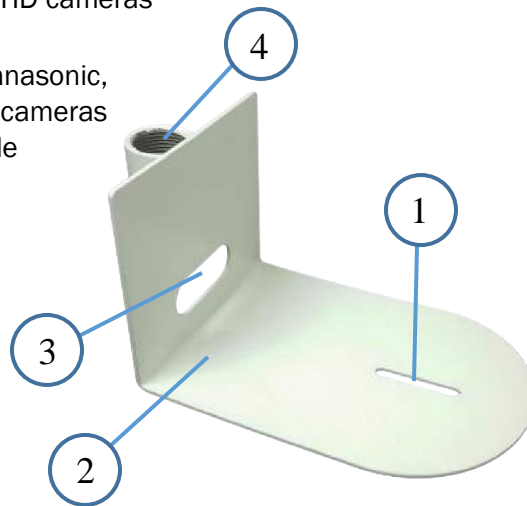

### KEY FEATURES

- Mounts to ceiling using standard 1" NPT pipe
- White powder coat finish provides long lasting durability
- Universally compatible with all center mount cameras
- Pipe and ceiling flange not included
- 10-Year warranty

### COMPATIBILITY

- All small based HuddleCamHD cameras
- All PTZOptics cameras
- Most small based SONY, Panasonic, Cisco, Polycom and Vaddio cameras with a 1/4-20 mounting hole

This universal thin profile ceiling mount was designed specifically for an ideal way to ceiling mount a camera under any ceiling type. Constructed from heavy gauge steel, this mount comes with a 3 year manufacture warranty.

- 1. Slot for 1/4-20 machine screw**  
Secures camera to mount
- 2. Mount Base**  
5 11/16" wide universal metal camera tray
- 3. Cable Access**  
Convenient cable access through mount and pipe
- 4. Integrated 1" NPT nipple**  
Allows mounting upright or upside down.

### Specifications

Size & Weight	
Dimensions (in.)	5-11/16"W x 9-7/8"D x 5-1/16"H
Dimensions (mm.)	145W x 251D x 129H
Weight (lbs.)	2.5
Weight (kg.)	1.14

What's in the Box	
Camera Mount	
Mounting Hardware	(1) 1/4-20 mounting screw
	(1) 10-32 x 1/4" cup point set screw
	(1) 3/32" long arm hex wrench (for set screw)
	(2) 1/4" washers