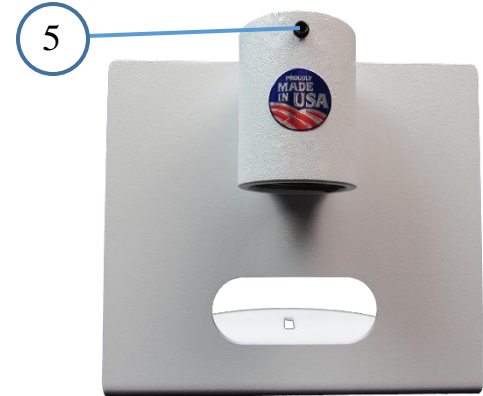

## Small Universal Ceiling Mount

**Model Number: HCM-1C**  
<http://huddlecamed.com/mounts/>

### KEY FEATURES

- Mounts to ceiling using standard 1" NPT pipe
- White powder coat finish provides long lasting durability
- Universally compatible with all center mount cameras
- Pipe and ceiling flange not included
- 10-Year warranty

### COMPATIBILITY

- All small based HuddleCamHD cameras
- All PTZOptics cameras
- Most small based SONY, Panasonic, Cisco, Polycom and Vaddio cameras with a 1/4-20 mounting hole

This universal thin profile ceiling mount was designed specifically for an ideal way to ceiling mount a camera under any ceiling type. Constructed from heavy gauge steel, this mount comes with a 3 year manufacture warranty.

- 1. Slot for 1/4-20 machine screw**  
Secures camera to mount
- 2. Mount Base**  
5 11/16" wide universal metal camera tray
- 3. Cable Access**  
Convenient cable access through mount and pipe
- 4. Integrated 1" NPT nipple**  
Allows mounting upright or upside down.