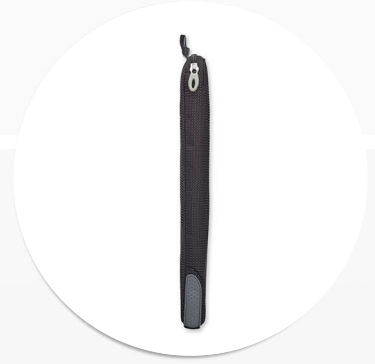

Tred Slim Sleeve

The **Tred Slim Sleeve** provides lightweight protection for MacBooks and Chromebooks and is designed specifically for the K-12 environment. This slender sleeve protects against drops of up to 2 feet while its slim profile allows it to easily fit inside most backpacks and shoulder bags.

FEATURES

- Skid-resistant molded bottom corner bumpers help deflect impact from drops
- Constructed from highly durable 800D Coretex body material
- Quick top-grab carry handle
- Rear panel includes ID card window

TECHNICAL SPECS

Model:

11" - SKU #2695

14" - SKU #2698

Dimensions & Weight:

11" - 13" W x 9.5" H x 1" D | 0.39 lbs

14" - 14.5" W x 11" H x 1.25" D | 0.47 lbs