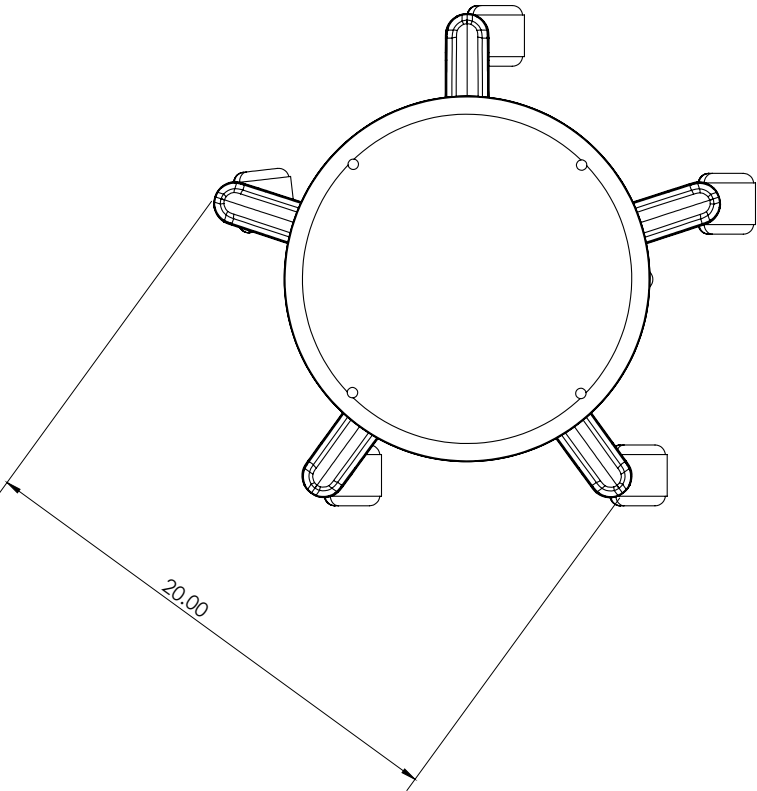

Discover Mobile Swivel Stool

Discover swivel stool features a pneumatic lift for easy height adjustment and a poly seat.

Seat

13-1/2" diameter anti-static molded polypropylene seat that attaches to a support plate with four (4) rivets.

Frame

A pneumatic adjustable (16"-21") column assembly is attached to the base and seat plate.

Base

5-Star base is made of glass filled nylon and receives the adjustable column assembly and casters.

Casters

Discover Seating Mobile Swivel Stool

MODEL	SEAT HEIGHT"	SEAT DIAMETER"
DP08	16"-21"	13.5"

artcobell