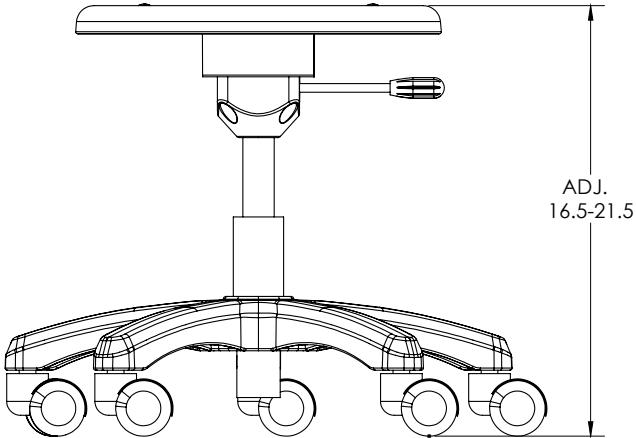

Discover Mobile Swivel Stool

Discover swivel stool features a pneumatic lift for easy height adjustment and a poly seat.

Seat

13-1/2" diameter anti-static molded polypropylene seat that attaches to a support plate with four (4) rivets.

Frame

A pneumatic adjustable (16"-21") column assembly is attached to the base and seat plate.

Base

5-Star base is made of glass filled nylon and receives the adjustable column assembly and casters.

Casters

Discover Seating Mobile Swivel Stool

MODEL	SEAT HEIGHT"	SEAT DIAMETER"
DP08	16"-21"	13.5"

artcobell