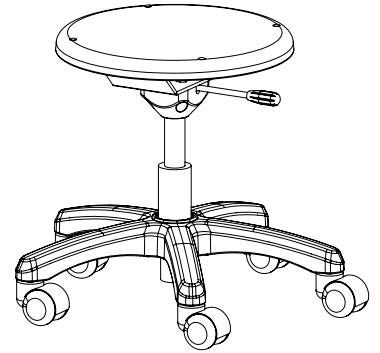

Discover Mobile Swivel Stool

Discover swivel stool features a pneumatic lift for easy height adjustment and a poly seat.

Seat

13-1/2" diameter anti-static molded polypropylene seat that attaches to a support plate with four (4) rivets.

Frame

A pneumatic adjustable (16"-21") column assembly is attached to the base and seat plate.

Base

5-Star base is made of glass filled nylon and receives the adjustable column assembly and casters.

Casters

Chair has five nylon hard twin-wheel free-rolling casters. Also available with nylon bell glides.

Compliance

- > Rated for use up to 250lbs.
- > Indoor Advantage™ Gold. Indoor air quality certified to SCS-EC10.3-2014
- > Tested to applicable ANSI/BIFMA Furniture Standards

Discover Seating Mobile Swivel Stool

MODEL	SEAT HEIGHT"	SEAT DIAMETER"
DP08	16"-21"	13.5"

artcobell