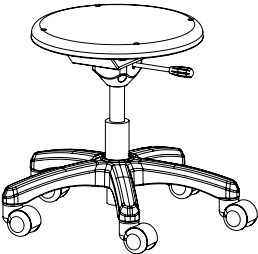

Discover Mobile Swivel Stool

Discover swivel stool features a pneumatic lift for easy height adjustment and a poly seat.

Seat

13-1/2" diameter anti-static molded polypropylene seat that attaches to a support plate with four (4) rivets.

Frame

A pneumatic adjustable (16"-21") column assembly is attached to the base and seat plate.

Base

5-Star base is made of glass filled nylon and receives the adjustable column assembly and casters.

Casters

Chair has five nylon hard twin-wheel free-rolling casters. Also available with nylon bell glides.

Compliance

- > Rated for use up to 250lbs.
- > Indoor Advantage™ Gold. Indoor air quality certified to SCS-EC10.3-2014
- > Tested to applicable ANSI/BIFMA Furniture Standards

Discover Seating Mobile Swivel Stool

MODEL	SEAT HEIGHT"	SEAT DIAMETER"
DP08	16"-21"	13.5"

artcobell