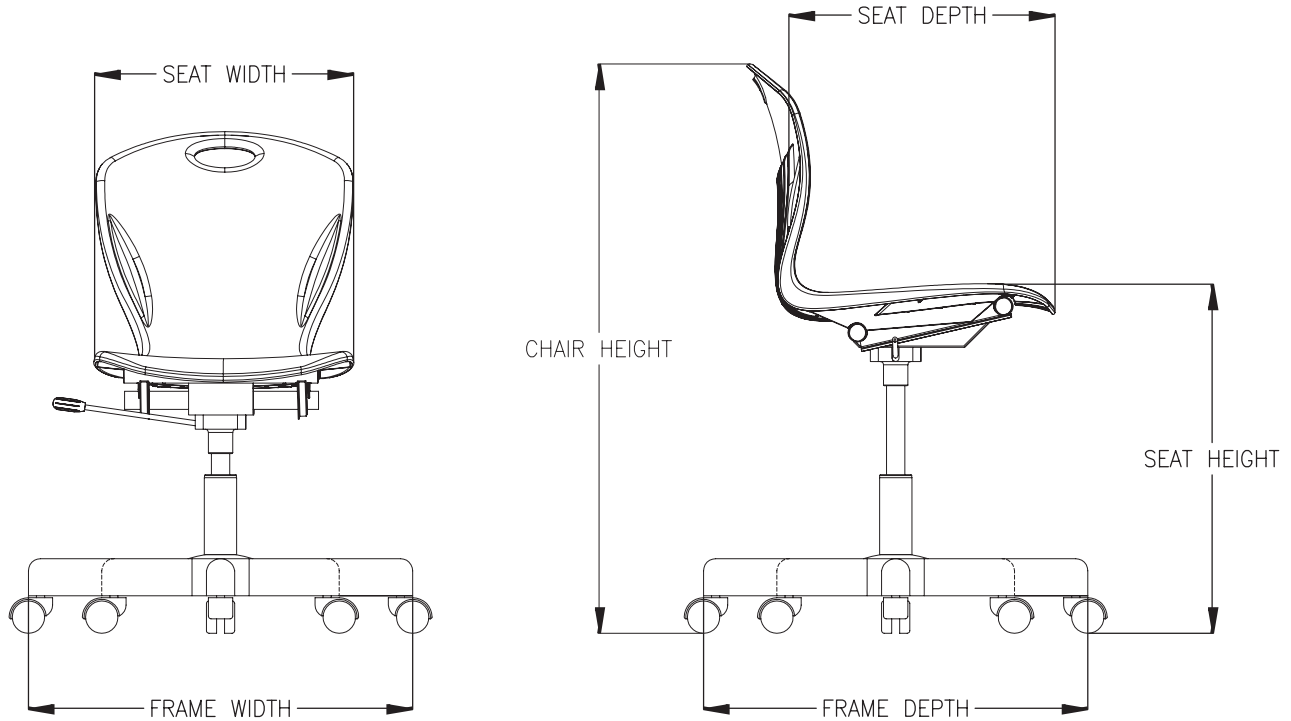

Shell

Shell is one-piece, injection-molded polypropylene with anti-static additive. Color is dispersed across the polypropylene for an even appearance. Enhanced waterfall front edge and biometric design allows comfortable seating. Contoured shell geometry allows rear facing seating position. Fifteen integrated wrap around ribs are provided for shell strength. Both sides of the shell are textured and constructed with a handle in the upper portion of the shell with smooth edges for ease when carrying. Shell is permanently attached to the frame with six non-load bearing steel rivets.

Frame

A pneumatic adjustable column assembly is attached to the base and seat support. Seat supports are two 1 1/8" 16-gauge tubes with end closures welded to two 16-gauge die formed seat brackets punched for concealed rivets. The one-piece shell is supported at the intersection of the seat and back with a 3/16" die formed mounting plate, welded to the seat assembly and riveted to the lower flanges of the shell to prevent excessive flexing of the back.

Base

5-Star base is made of glass filled nylon and receives the adjustable column assembly and casters.

Casters

Chair has five nylon hard twin-wheel free-rolling casters. Also available with nylon bell glides.

MODEL	SEAT HEIGHT"	SEAT WIDTH"	SEAT DEPTH"	CHAIR HEIGHT"	FRAME WIDTH"	FRAME DEPTH"
DP9B	15" - 22"	16.0"	16.0"	29.75" - 34.75"	24.2"	24.2"
DP9A	17" - 22"	16.0"	16.0"	31.75" - 36.75"	24.2"	24.2"
DP9X	17" - 22"	17.0"	17.5"	32.25" - 37.25"	24.2"	24.2"
DP9A-1	17" - 22"	16.0"	16.0"	31.75" - 36.75"	24.2"	24.2"
DP9X-1	17" - 22"	17.0"	17.5"	32.25" - 37.25"	24.2"	24.2"