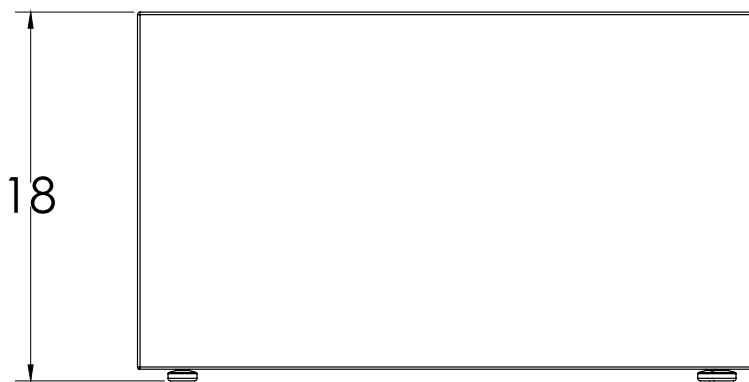

Ottoman | 38" Square

Square Ottoman is 38" x 38" at 18" height, upholstered foam seat. Cover may be specified in fabric, vinyl or polyurethane. Not removable for cleaning. Accommodates up to 300 lb. weight capacity.

Soft Seating

Ottoman | 38" Square

MODEL	WIDTH"	DEPTH"	HEIGHT"
SS-SQ3818	38"	38"	18"