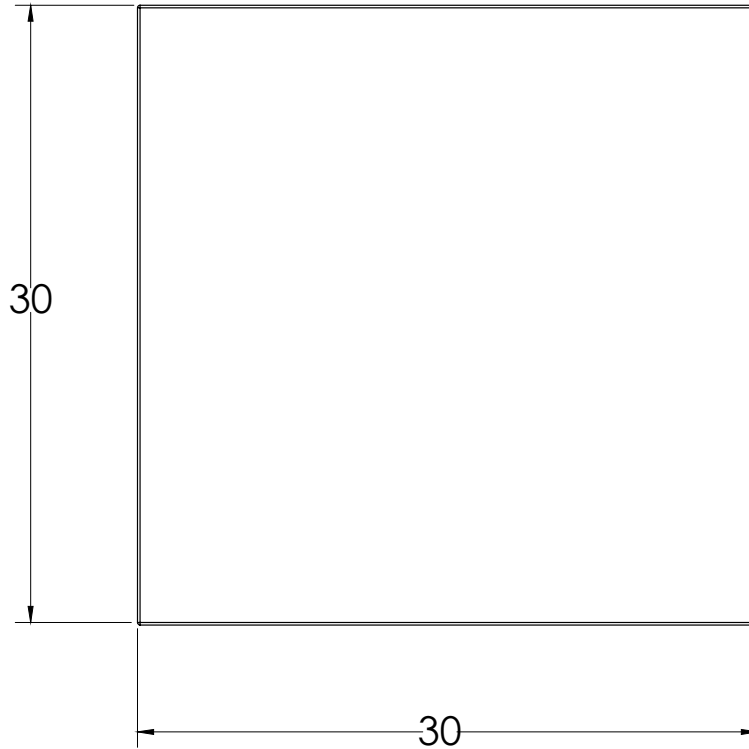

Ottoman | 38" Square

Square Ottoman is 38" x 38" at 18" height, upholstered foam seat. Cover may be specified in fabric, vinyl or polyurethane. Not removable for cleaning. Accommodates up to 300 lb. weight capacity.

Soft Seating

Ottoman | 38" Square

MODEL	WIDTH"	DEPTH"	HEIGHT"
SS-SQ3818	38"	38"	18"