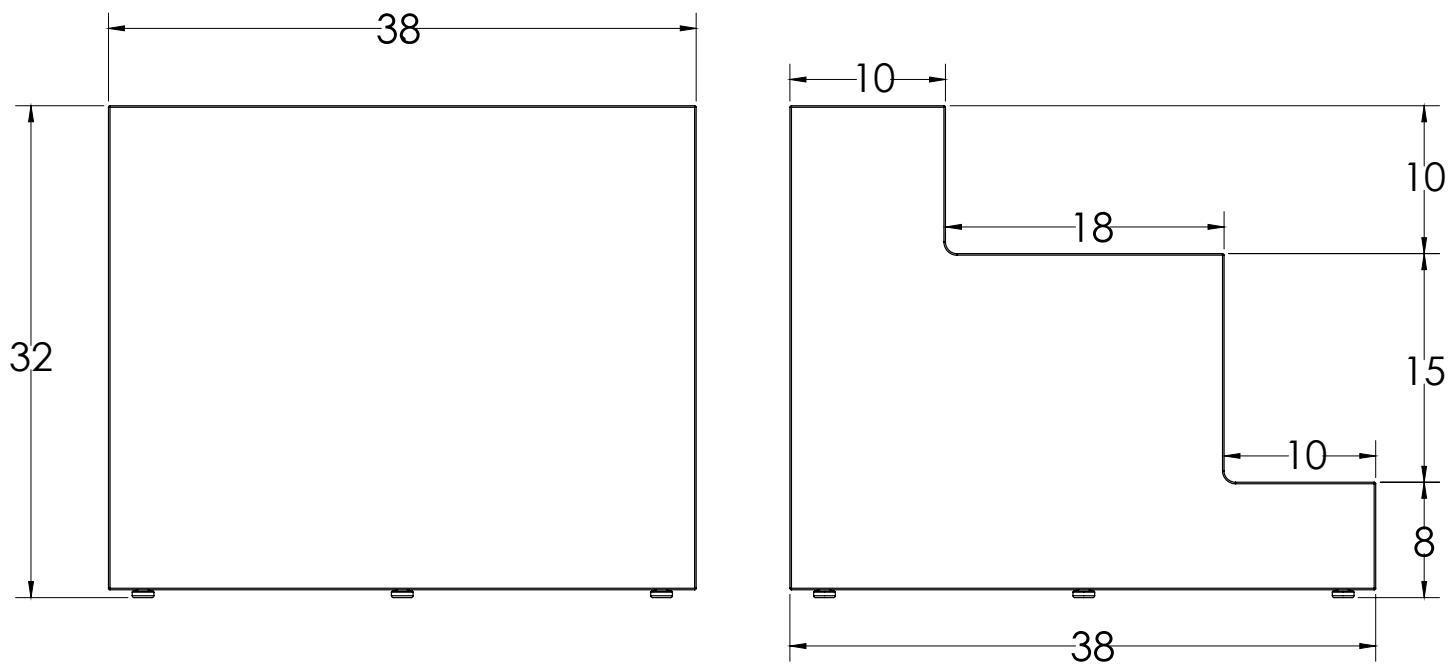

Core Construction

- > Three step shape in ILD 95, high density foam
- > 3/4" particle board (MDF) wood base
- > Steel 3/8-16 thread inserts used for five heavy duty, adjustable, glides, 3/8-16" thread x 3" length x 2-1/8" base diameter

Soft Seating

3-STEP

MODEL	WIDTH"	DEPTH"	HEIGHT"
SS-ST330	38"	38"	32"