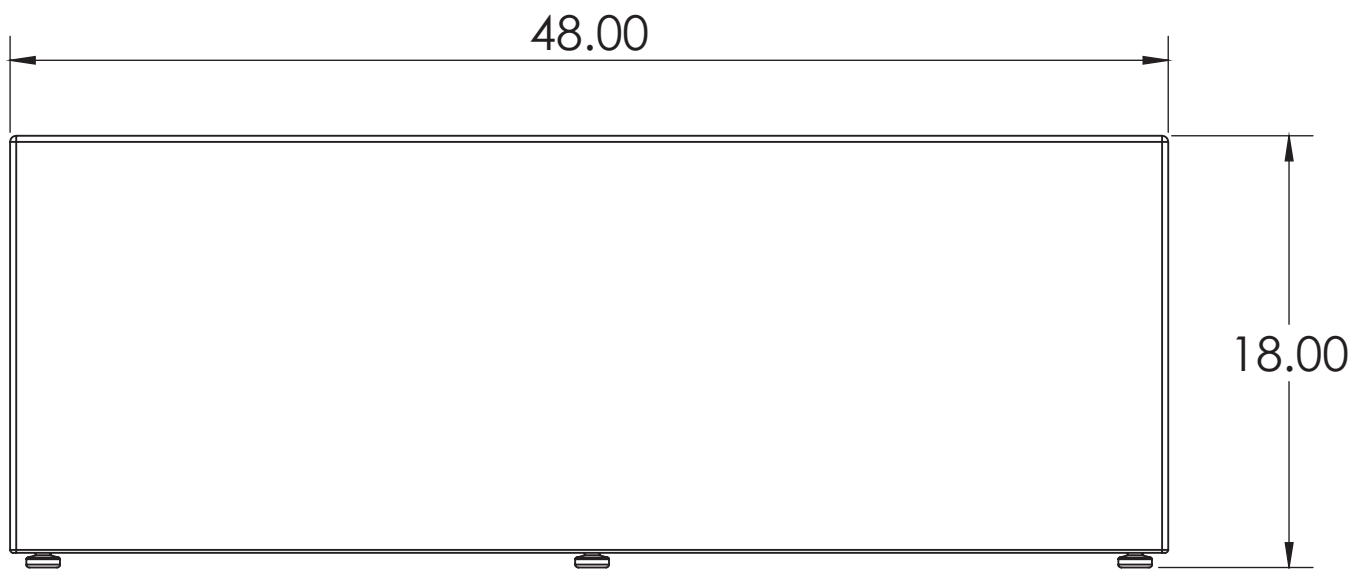

RECTANGLE BENCH

Bench Soft Seat is a cuboid shape upholstered foam seat. Cover may be specified in vinyl and is not removable. Accommodates up to 300 lb. weight capacity.

Core Construction

- > Cuboid shape in ILD 95, high density foam
- > 3/4" particle board (MDF) wood base
- > Steel 3/8-16 thread inserts used for five heavy duty, adjustable, glides, 3/8-16" thread x 3" length x 2-1/8" base diameter

Soft Seating Rectangle Bench

* Model SS-RC1848 shown

MODEL	WIDTH"	DEPTH"	HEIGHT"
SS-RC1442	42"	18"	14"
SS-RC1842	42"	18"	18"
SS-RC1448	48"	18"	14"
SS-RC1848	48"	18"	18"