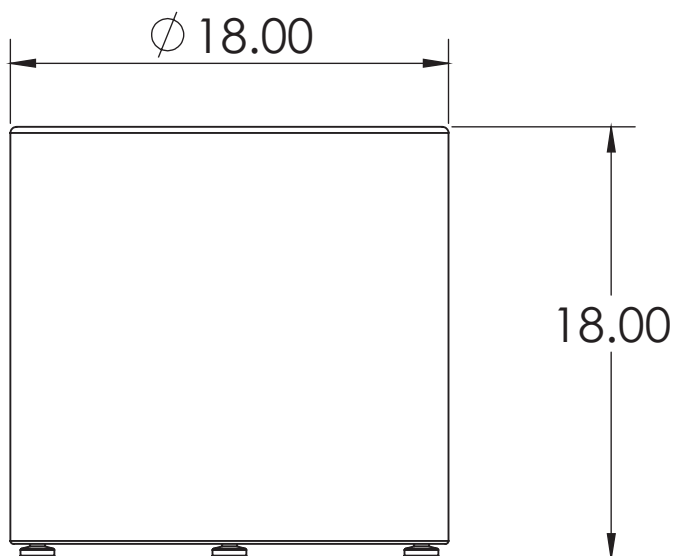

Core Construction

- > Cylindrical shape in ILD 95, high density foam
- > 3/4" particle board (MDF) wood base
- > Steel 3/8-16 thread inserts used for five heavy duty, adjustable, glides, 3/8-16" thread x 3" length x 2-1/8" base diameter

Soft Seating

Round

* Model SS-RD18 shown

MODEL	WIDTH"	DEPTH"	HEIGHT"
SS-RD14	18"	18"	14"
SS-RD18	18"	18"	18"