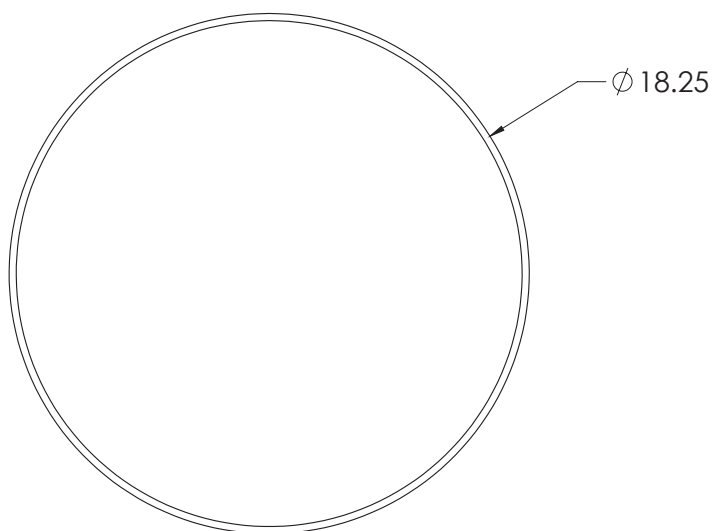

# ROUND ROCKER

Round Rocker 18" Soft Seat is a cylindrical shape, 18" diameter upholstered foam seat with a rocker base in two heights. Cover may be specified in vinyl and is not removable for cleaning. Accommodates up to 300 lb. weight capacity.

## Cover

> Cover may be specified in environmentally friendly wipe clean coated vinyl cap.

# Soft Seating Round Rocker

\* Model SS-RR18 shown

MODEL	WIDTH"	DEPTH"	HEIGHT"
SS-RR14	18"	18"	15"
SS-RR18	18"	18"	19"