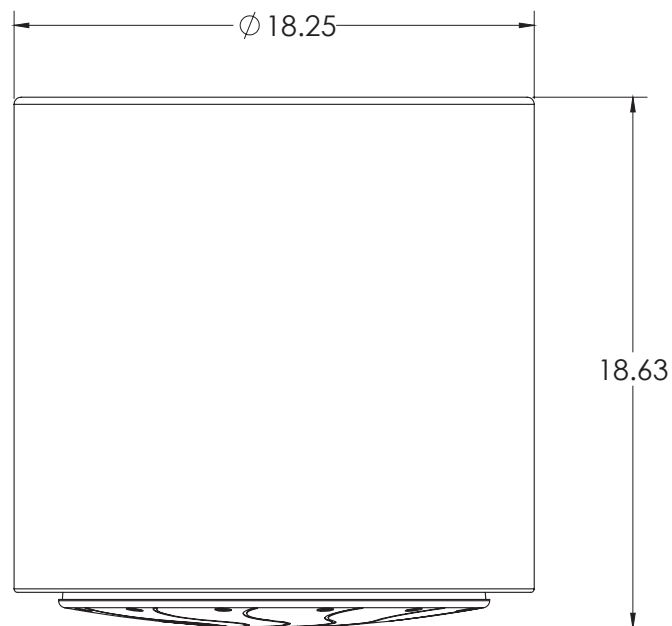

## Core Construction

> Comprised of a cylindrical shape with ILD 95, high density foam, particle board (MDF) wood base  $\frac{3}{4}$ " thick. Convex base is reinforced polypropylene for strength and durability with a non-skid over-molded thermoplastic elastomer (TPE) surface.

# Soft Seating Round Rocker

\* Model SS-RR18 shown

MODEL	WIDTH"	DEPTH"	HEIGHT"
SS-RR14	18"	18"	15"
SS-RR18	18"	18"	19"