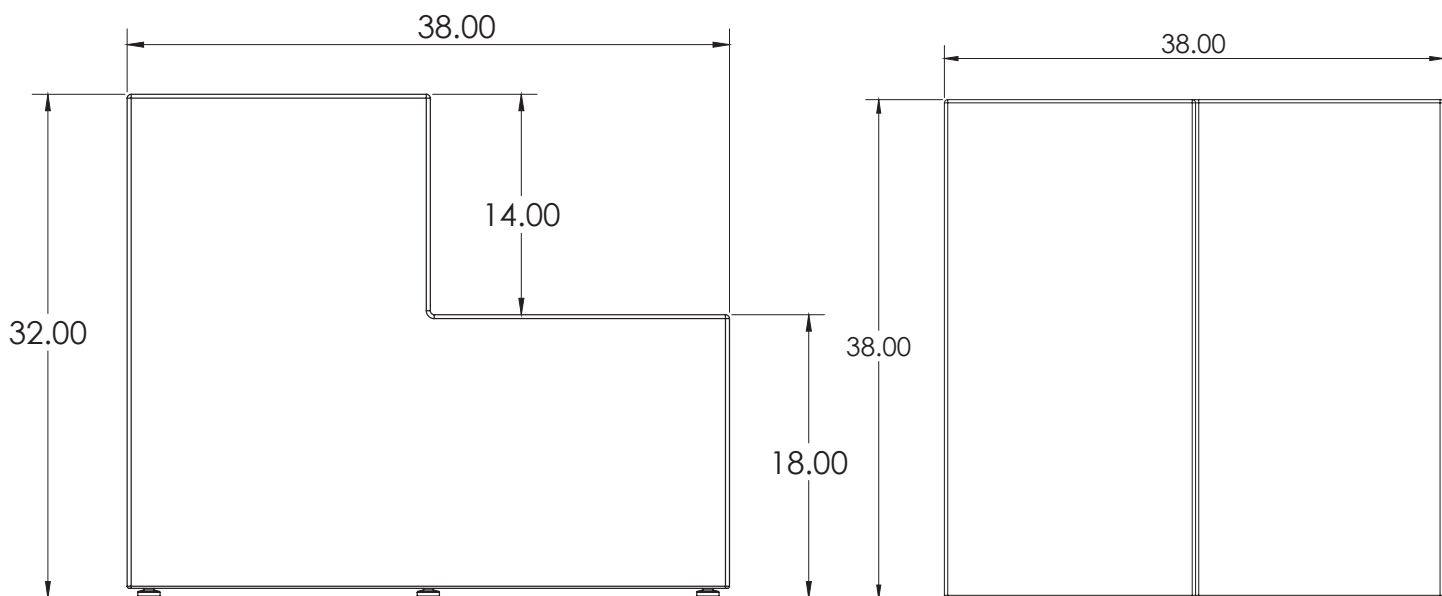

Core Construction

- > Two step shape in ILD 95, high density foam
- > 3/4" particle board (MDF) wood base
- > Steel 3/8-16 thread inserts used for five heavy duty, adjustable, glides, 3/8-16" thread x 3" length x 2-1/8" base diameter

Soft Seating 2-STEP

MODEL	WIDTH"	DEPTH"	HEIGHT"
SS-ST230	38"	38"	32"