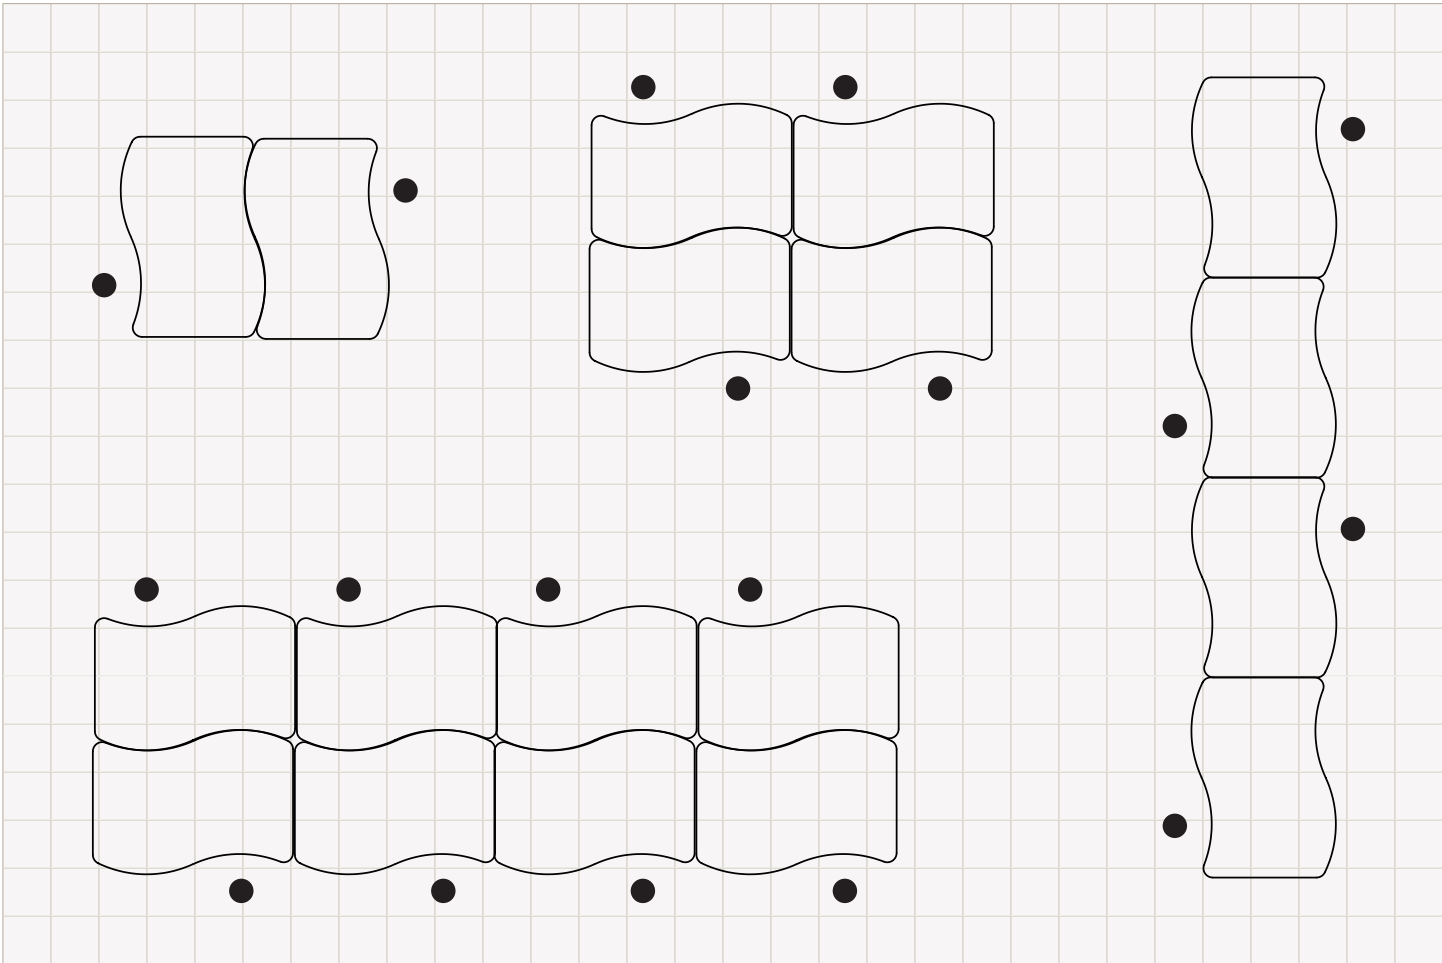

22" x 32"

expanse SHAPE DESKS

artcobell

Shape Desks

Rectangle

Expanse

Aperture

Tri-Top

Trapezoid 6

Kite

Beta

Beta Straight

Linc

Sail

Swoop