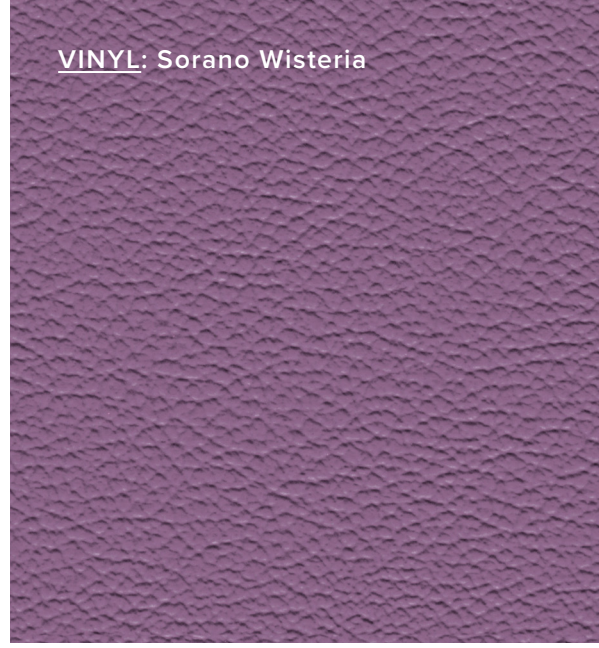

# artcobell

A BOOK OF INSPIRATION

VINYL: Stitch Sea

VINYL: Sorano Wisteria

LAMINATE:  
Fusion Maple

POLY:  
Purple Iris

VINYL:  
Trove Stralight

VINYL:  
Trove Seraph