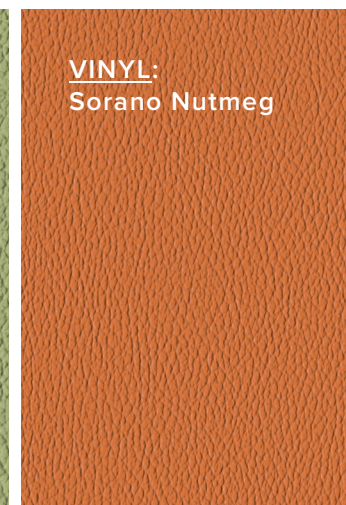

VINYL:  
Sorano Pale Aqua

VINYL:  
Sorano Chervil

POLY:  
Graphite

VINYL: Tangram Colorwheel

POLY:  
Ruby Red

POLY:  
Onyx

POLY:  
Reef

MARKERBORAD LAMINATE:  
Folkstone

POLY:  
Sunset Orange

POLY:  
Maroon

POLY:  
Blueberry

VINYL:  
Alphabet Habanero

VINYL:  
Alphabet Willow

VINYL:  
Alphabet Dusk

VINYL:  
Alphabet Stream

VINYL: Tangram Mediterranean

VINYL: Curva Pistachio

LAMINATE:  
Handspun Pearl

POLY:  
Apple Green

POLY:  
Azure

POLY:  
Titanium

VINYL:  
Sorano Paradise

VINYL:  
Sorano Blue

VINYL:  
Sorano Aloe

VINYL:  
Sorano Nutmeg

VINYL: Alphabet Apricot

VINYL: Alphabet Mediterranean

LAMINATE: Brazilwood

POLY: Sunset Orange

VINYL: Alphabet Terra

LAMINATE:  
Brazilwood

VINYL:  
Silvertex Turquoise