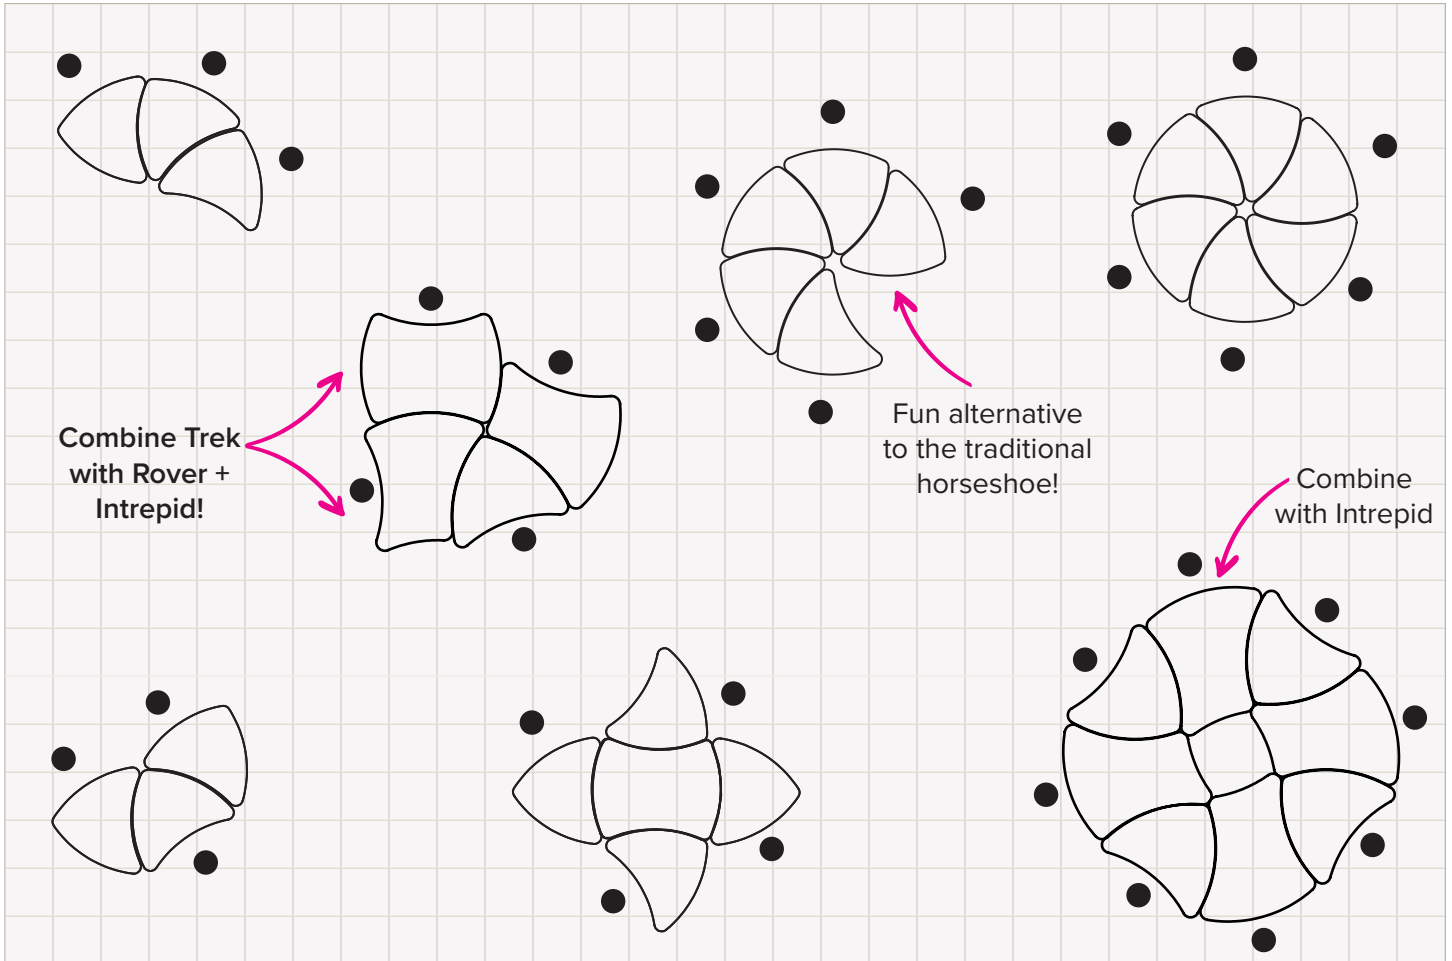

trek SHAPE DESKS

artcobel

Team Up

NXT MOV Desks with Expanse, Nebula, Nova, and Gravity Shape Tables to create endless configurations.

Rover

Trek

Intrepid

Nova

Expanse

Nebula

Gravity

NXT MOV® Desks

Shape Tables