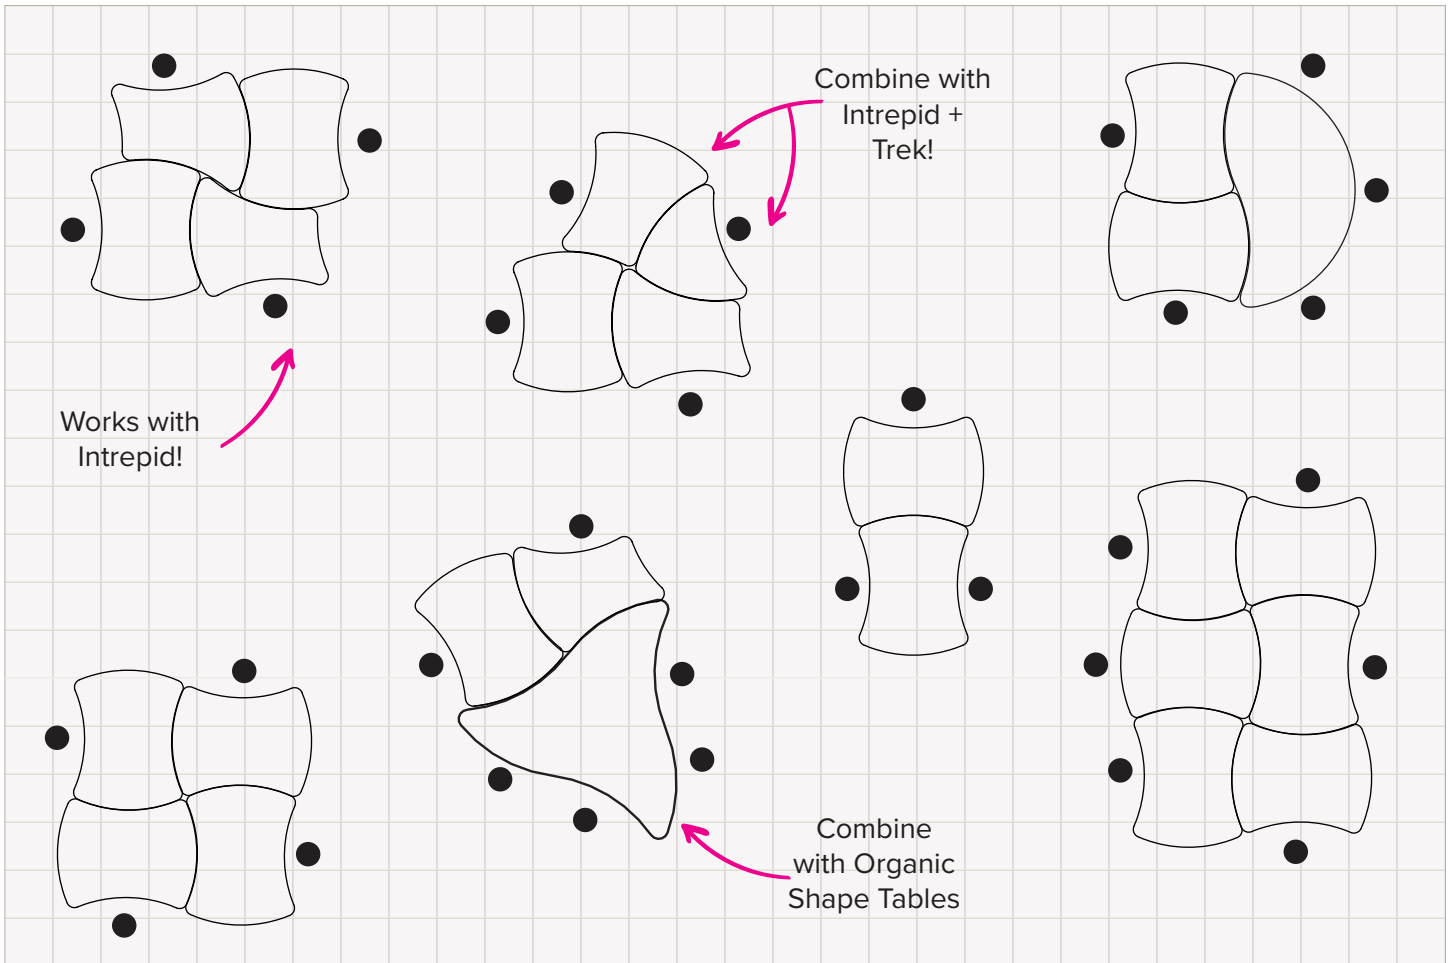

26" x 33"

rover SHAPE DESKS

artcobell

Team Up

NXT MOV Desks with Expanse, Nebula, Nova, and Gravity Shape Tables to create endless configurations.

Rover

Trek

Intrepid

Nova

Expanse

Nebula

Gravity

NXT MOV® Desks

Shape Tables