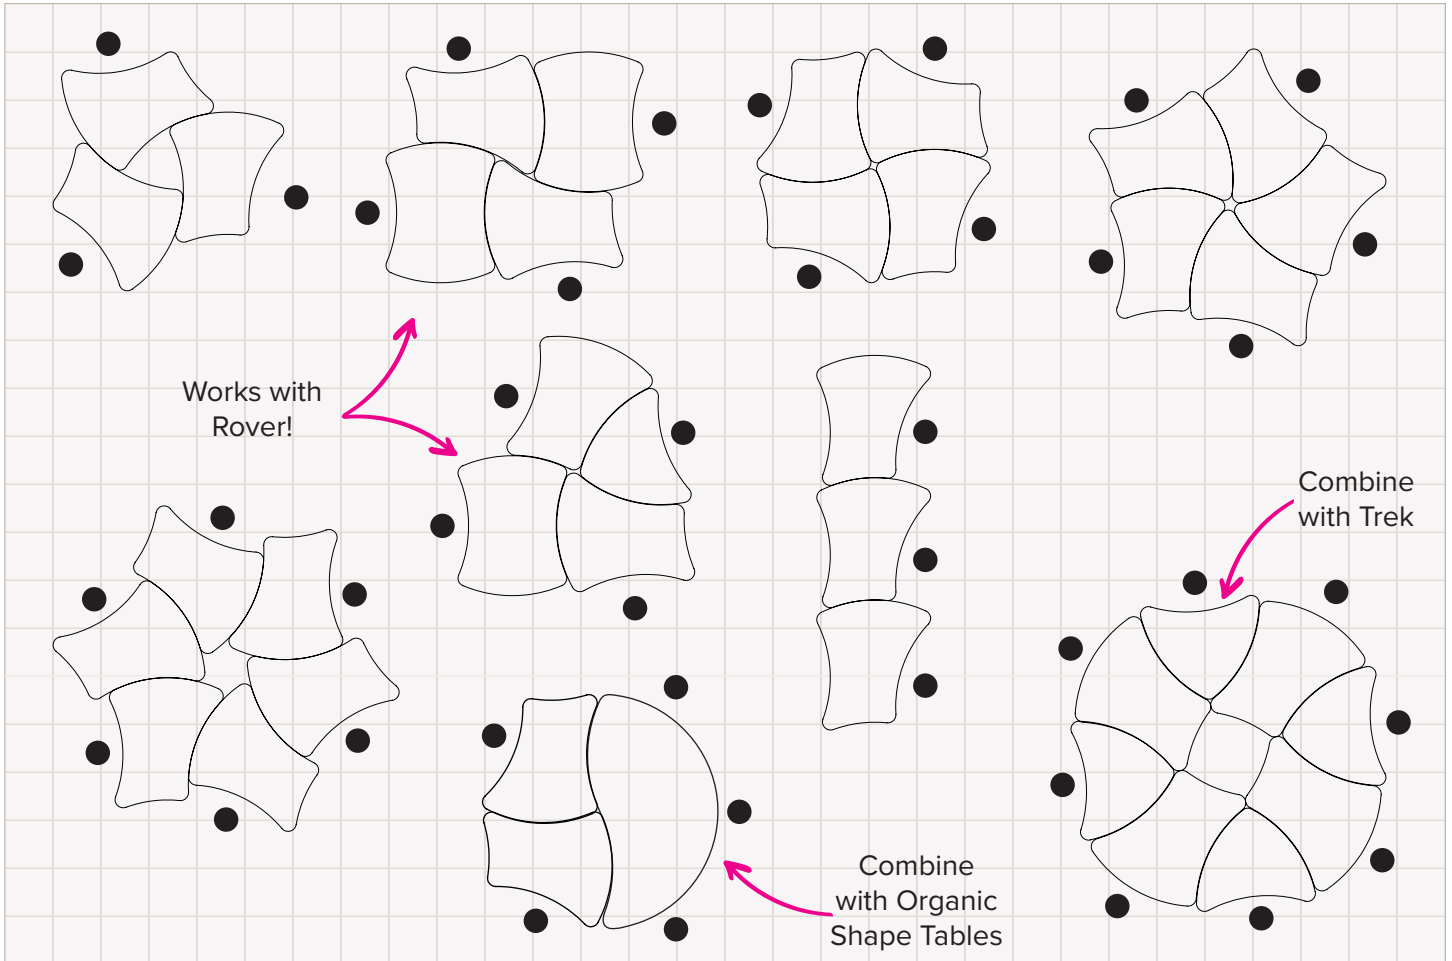

28" x 32"

# intrepid SHAPE DESKS

artcobei

## Team Up

NXT MOV Desks with Expanse, Nebula, Nova, and Gravity Shape Tables to create endless configurations.

Rover

Trek

Intrepid

Nova

Expanse

Nebula

Gravity

NXT MOV® Desks

Shape Tables