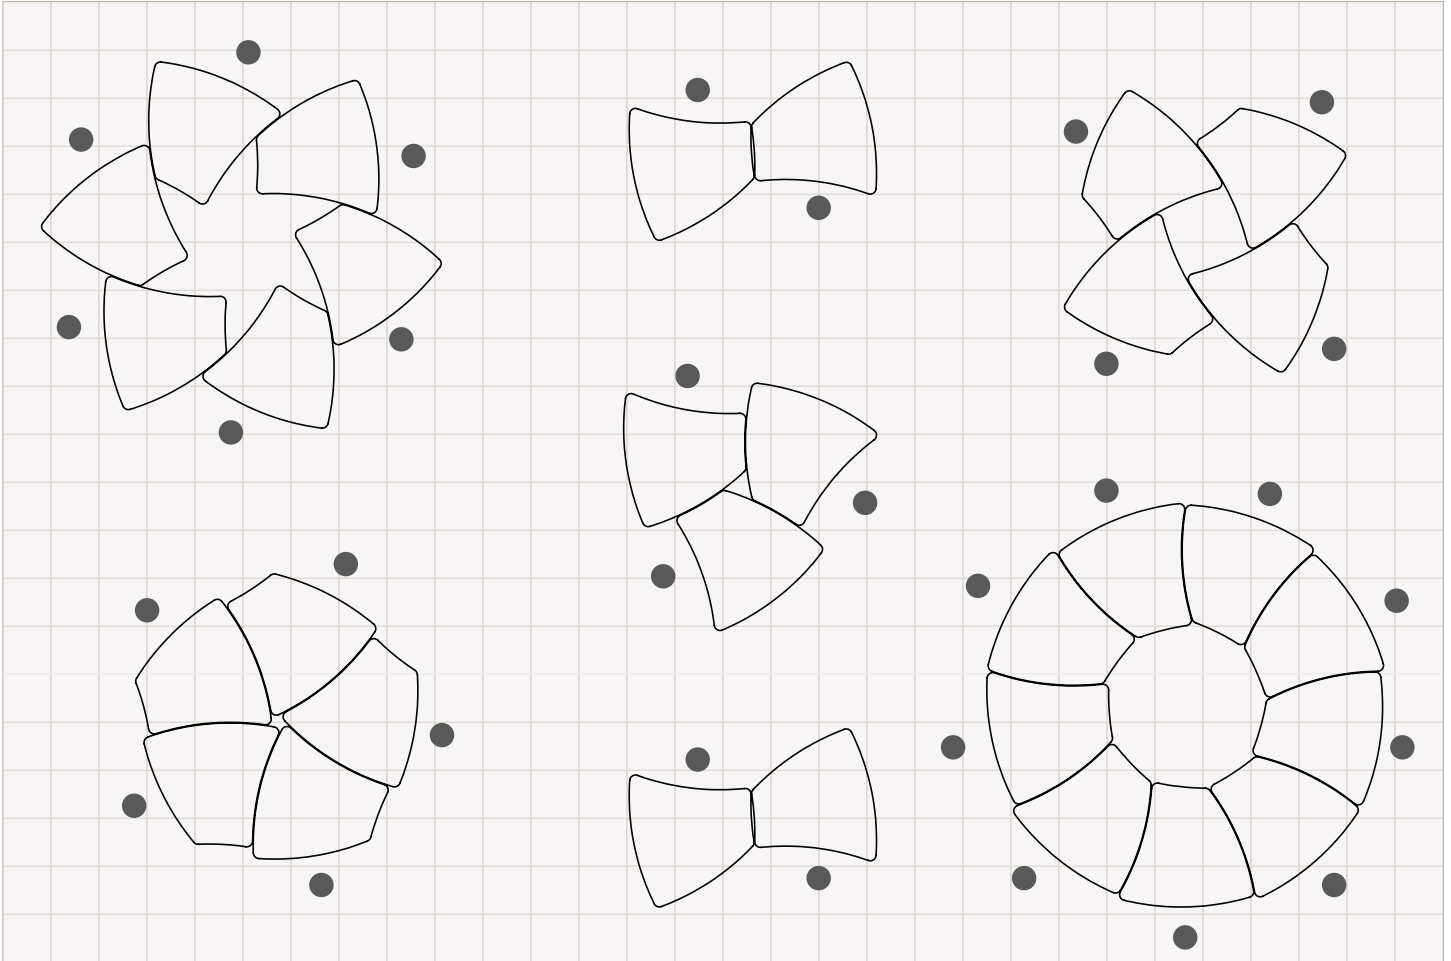

KITE

30" x 32"

SHAPE STUDENT DESK

Rectangle

Expanse

Aperture

Tri-Top

Trapezoid 6

Kite

Beta

Shape Student Desks