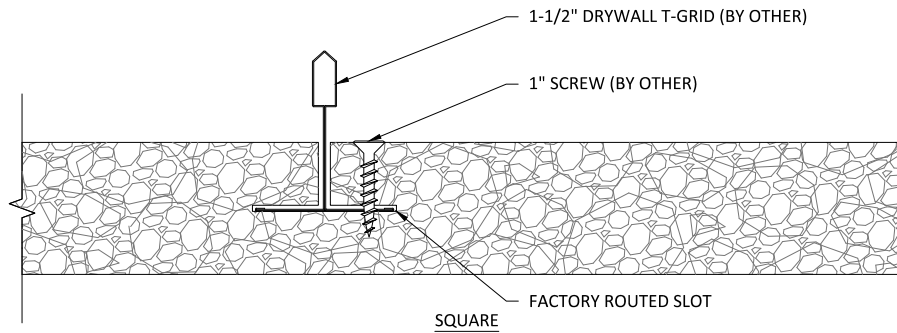

1 PANEL OPTIONS
SCALE: 3/4" = 1'-0"

FINISH OPTIONS
PRIMED CLEAR
PRIMED WHITE
CUSTOM PAINTED

PANEL OPTIONS
1-3/8"
2"

2 EDGE PROFILES
SCALE: 6" = 1'-0"

1 ISOMETRIC
2 SCALE: 1 1/2" = 1'-0"