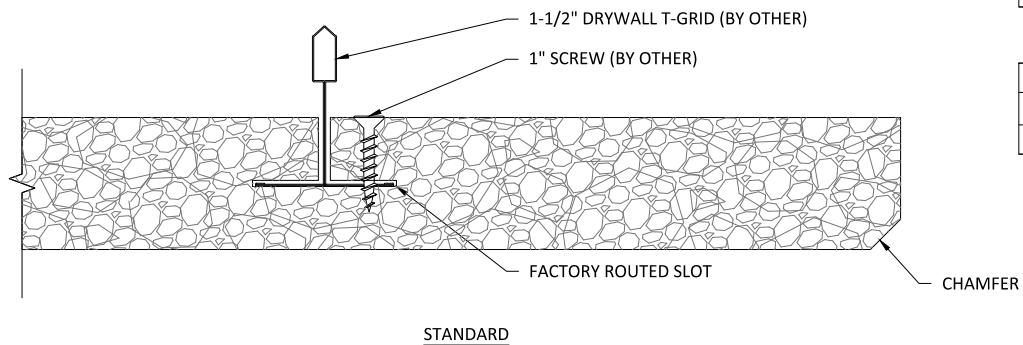

1 PANEL OPTIONS
SCALE: 3/4" = 1'-0"

FINISH OPTIONS
PRIMED CLEAR
PRIMED WHITE
CUSTOM PAINTED

PANEL OPTIONS
1-3/8"
2"

2 EDGE PROFILES
SCALE: 6" = 1'-0"

1 ISOMETRIC
2 SCALE: 1 1/2" = 1'-0"