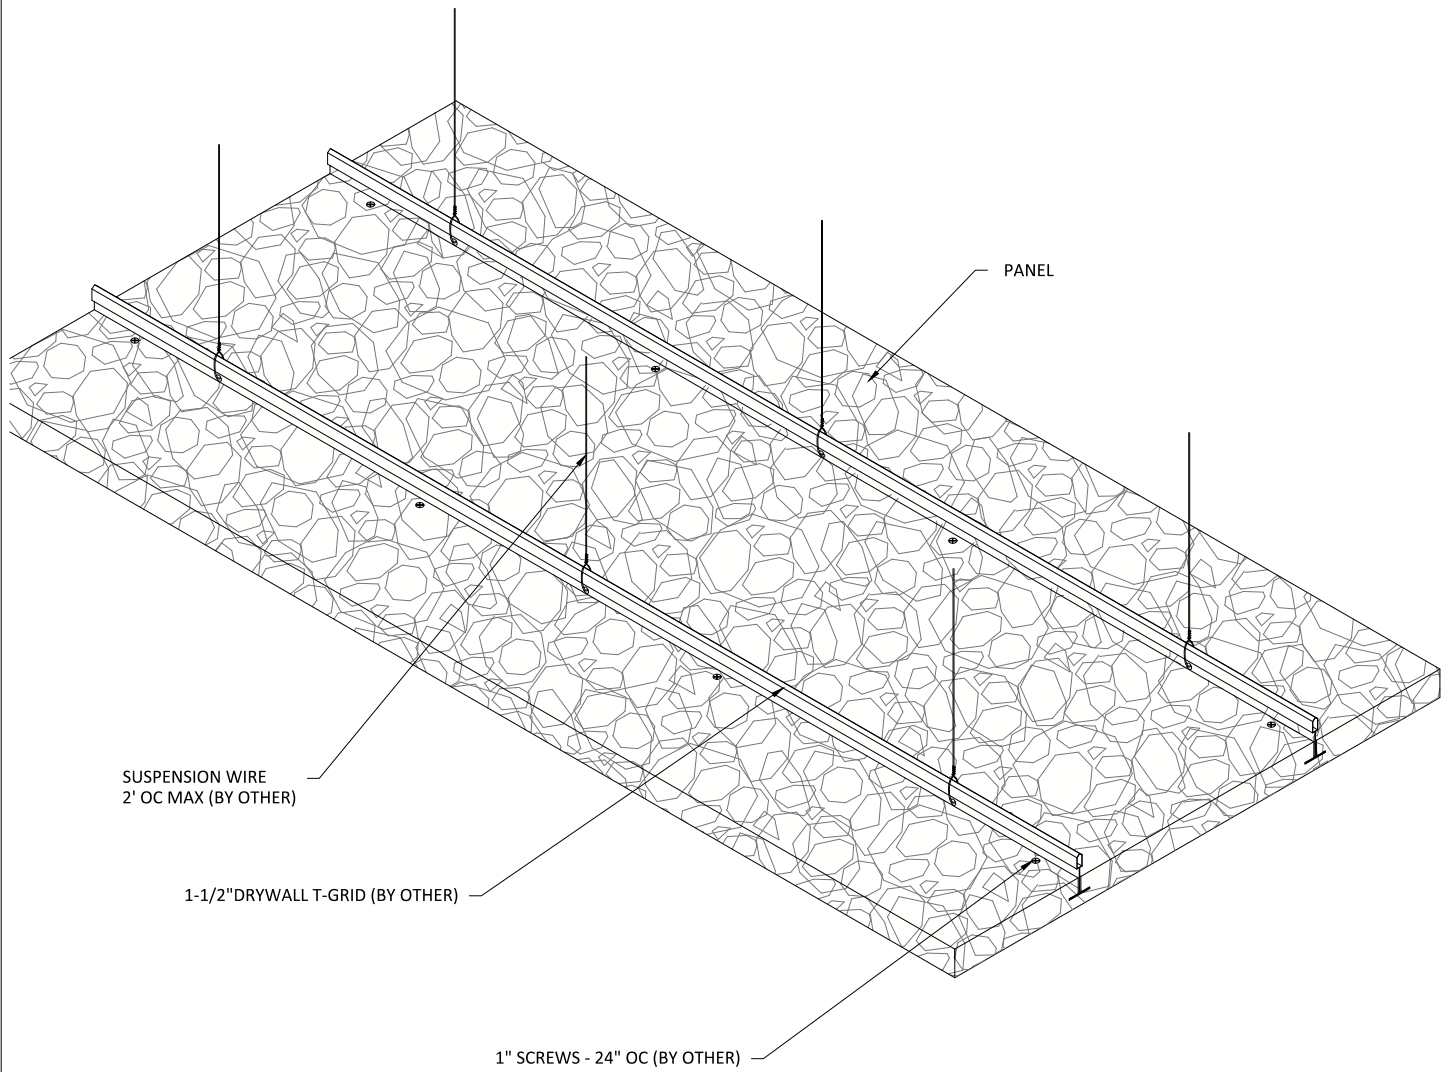

1 PANEL OPTIONS
SCALE: 3/4" = 1'-0"

FINISH OPTIONS
PRIMED CLEAR
PRIMED WHITE
CUSTOM PAINTED

PANEL OPTIONS
1-3/8"
2"

2 EDGE PROFILES
SCALE: 6" = 1'-0"

1 ISOMETRIC
2 SCALE: 1 1/2" = 1'-0"