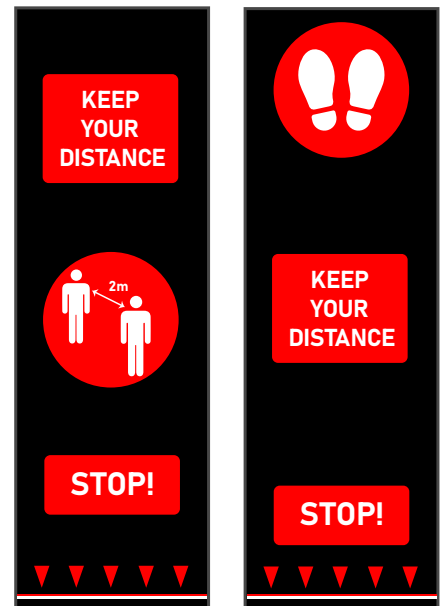

Social Distancing Floor Mats

Loose lay floor mats to promote social distancing available in standard and bespoke designs and sizes

- Communicate social distancing rules to your staff or customers to reduce coronavirus spread.
- Ideal for all public buildings including hospitals, supermarkets, offices.
- Cost effective and durable way to demonstrate that you take health and safety seriously.
- Printed digitally for superb colour reproduction and definition.
- Low profile borders to reduce the risk of trips.
- Machine washable at 30°C.
- Mats stay in place thanks to vinyl backing, but can also be relocated and washed unlike floor stickers.
- Product Height: 6 mm.

Mat Size	Red	Blue
0.65 m x 2 m - People	HK821-R	HK821-B
0.65 m x 2 m - Footprints	HK822-R	HK822-B
Bespoke sizes available	HK820	

Double Sided Tape	Clear
50 mm x 50 m	HK622