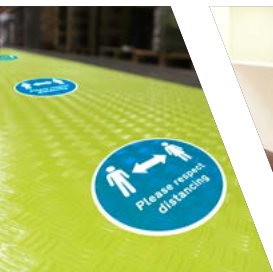

COVID-19 Response Range

Products and guidance on managing facilities during the Coronavirus pandemic in 2020.