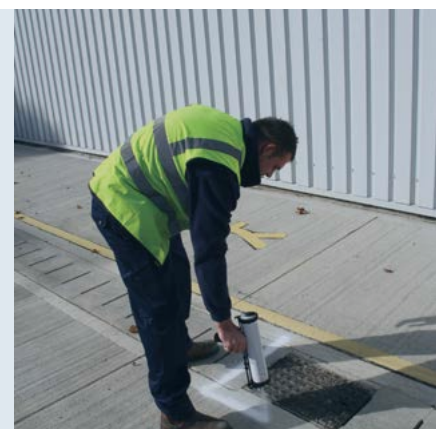

Applicators

Applicators	Part Code
4 Wheel Applicator	HK701
4 Wheel Applicator - 2 Cans	HK701-2
Handheld Applicator	HK700