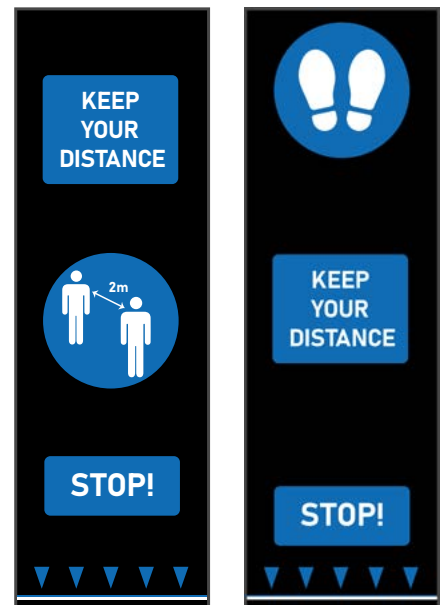

Social Distancing Floor Mats

Loose lay floor mats to promote social distancing available in standard and bespoke designs and sizes

- Communicate social distancing rules to your staff or customers to reduce coronavirus spread.
- Ideal for all public buildings including hospitals, supermarkets, offices.
- Cost effective and durable way to demonstrate that you take health and safety seriously.
- Printed digitally for superb colour reproduction and definition.
- Low profile borders to reduce the risk of trips.
- Machine washable at 30°C.
- Mats stay in place thanks to vinyl backing, but can also be relocated and washed unlike floor stickers.
- Product Height: 6 mm.

Mat Size	Red	Blue
0.65 m x 2 m - People	HK821-R	HK821-B
0.65 m x 2 m - Footprints	HK822-R	HK822-B
Bespoke sizes available	HK820	

Double Sided Tape	Clear
50 mm x 50 m	HK622