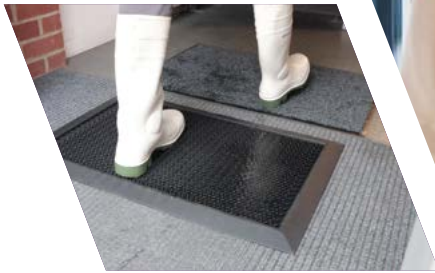

COVID-19 Response Range

Products and guidance on managing facilities during the Coronavirus pandemic in 2020.