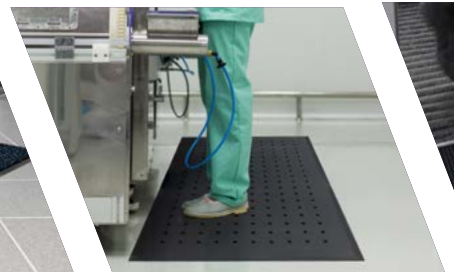

To discuss your requirements
please contact your local
Jangro distributor

www.jangro.net