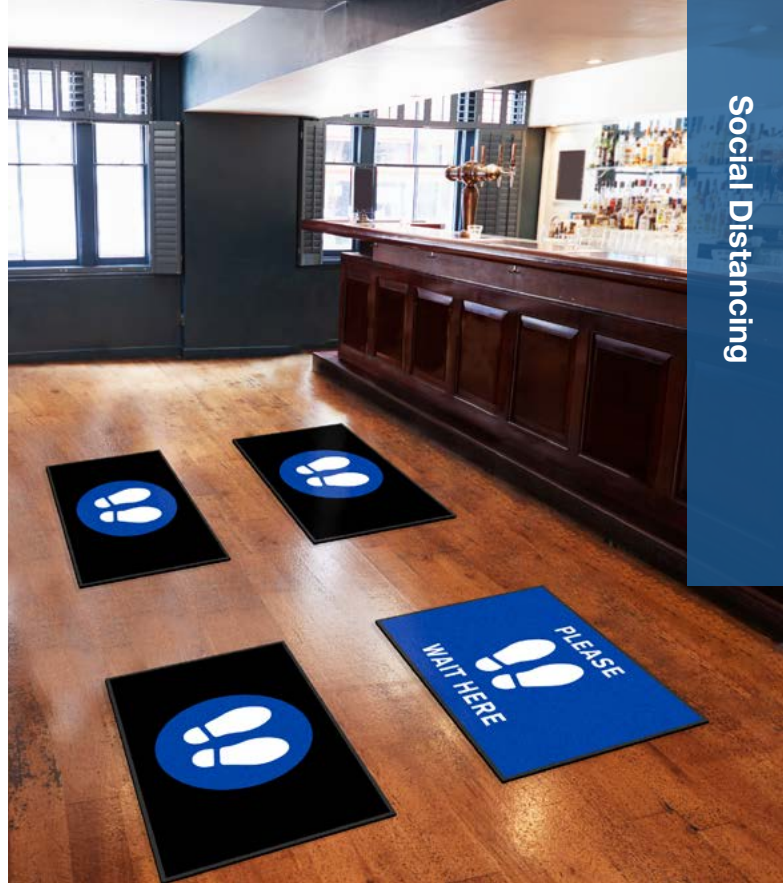

Sizes

1 m x 10 m
1 m x 5 m

Yellow

HK770
HK771

Social Distancing & Sign Mats

Floor mats to promote health and hygiene awareness including social distancing

- Communicate hygiene and social distancing rules to your staff or customers to limit the spread of Coronavirus.
- Ideal for all public buildings including retail, hospitality, healthcare, supermarkets, and offices.
- A cost effective and durable way to demonstrate that your business is 'COVID-19 Secure.'
- No more expensive floor stickers but can be relocated and washed with ease.
- Low profile borders to reduce the risk of trips.
- Printed digitally for superb colour reproduction and definition.
- Machine washable at 30°C.
- Product Weight: 3 kg.
- Product Height: 6 mm.