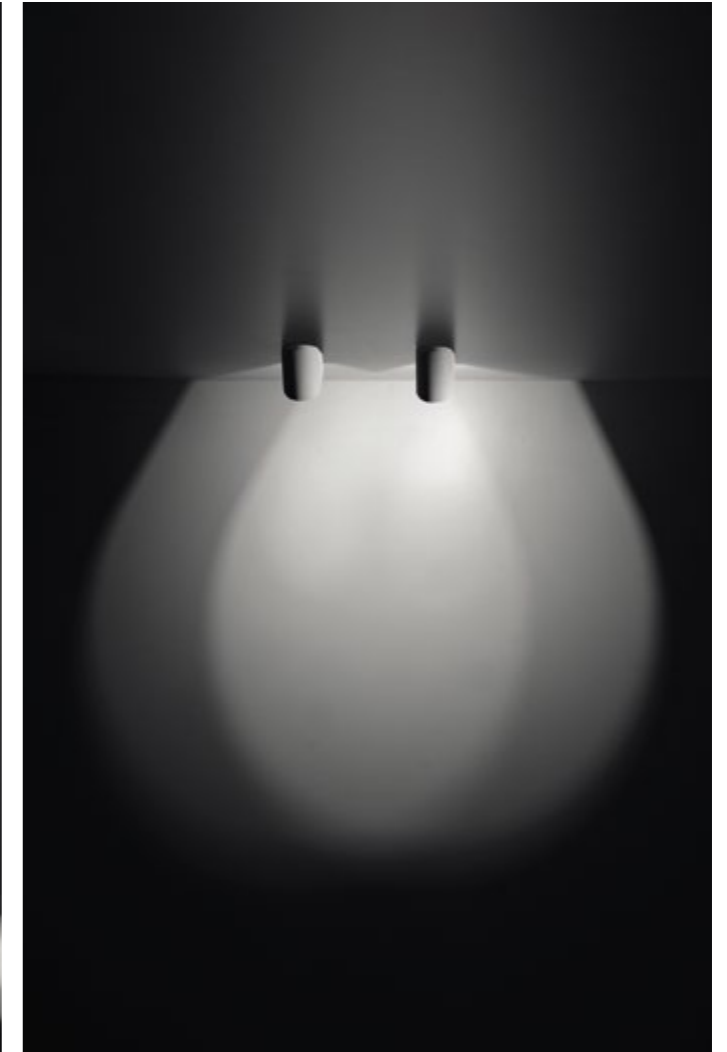

A miniaturized luminaire that disappears in the wall and allowing the light to be the main protagonist of the space.

With its extremely small size, Minipetit Steplight explores the theme of the miniaturization to offer new possibilities of integration between light and architecture. The product placed at the bottom of the wall, ensures a functional walkway light, or scans a path with graphic signs and geometries or enhances the texture of materials. The fixation to its base and therefore to the wall is done with an hexagon screw totally concealed to the view.