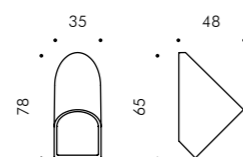

Colours to blend into the outdoor environment

S.1810W
COB LED **3000K** CRI90
Rated luminaire luminous flux 1032lm
Rated input power 14,5W
220V-240V AC 50/60Hz / DC ON/OFF Not Dimmable
Computer-simulated photometrics

S.1801W
HIGH-POWER LED **3000K** CRI90
Rated luminaire luminous flux 160lm
Rated input power 4,1W **24V DC**
Requires constant voltage remote power supply 24V DC

.01 White

Petit Applique and Minipetit Steplight, in their different finishes can easily match the ambiances of both the day and the night.

White, aluminium grey and anthracite grey are the colours selected for the standard versions.

The Petit range, can also be requested (with surcharge) in other standard colours available in Simes catalogue or in any RAL colours*.

(* with minimum order quantity)