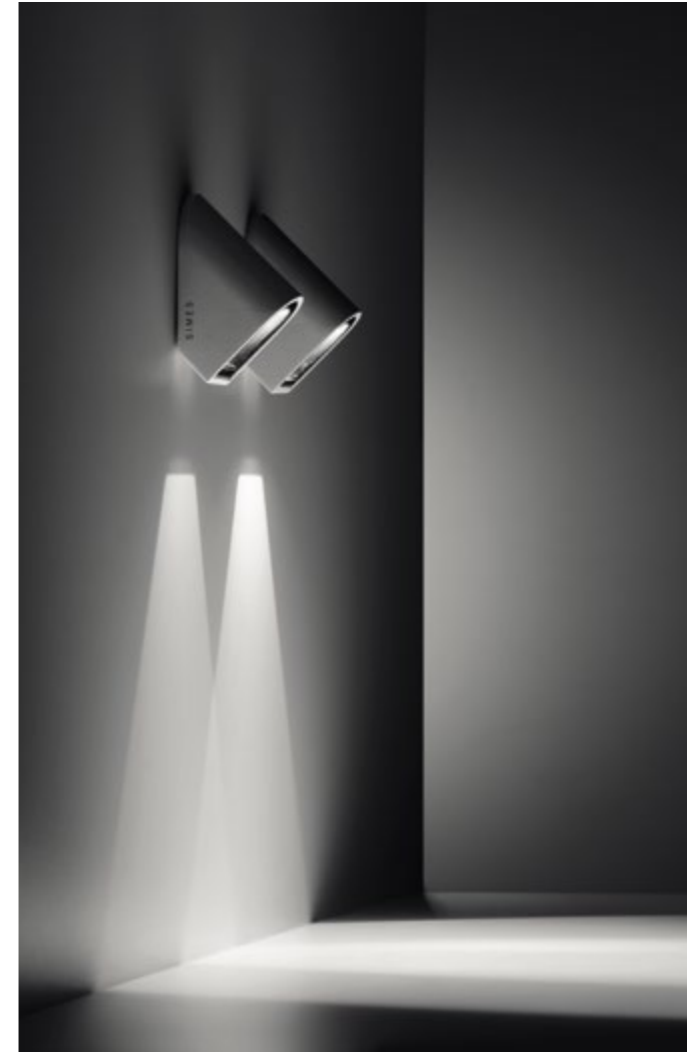

A miniaturized luminaire that disappears in the wall and allowing the light to be the main protagonist of the space.

With its extremely small size, Minipetit Steplight explores the theme of the miniaturization to offer new possibilities of integration between light and architecture. The product placed at the bottom of the wall, ensures a functional walkway light, or scans a path with graphic signs and geometries or enhances the texture of materials. The fixation to its base and therefore to the wall is done with an hexagon screw totally concealed to the view.