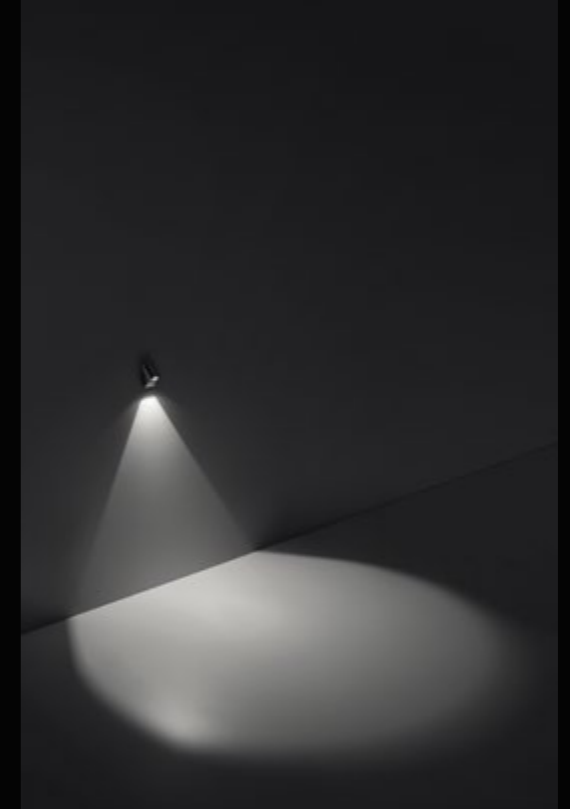

SIMES

Petit

Wall and steplight luminaires for the outdoors

Petit,  
accent light  
as wall lights  
and marker.

PETIT Wall applique

MINIPETIT Steplight

**Petit, in its double version,  
as wall applique or marker,  
suggests a creative use of  
light.**

### Wall applique: vertical light without glare

Petit applique is conceived to design a precise light effect on the vertical surface. Its sharp beam starts only 3cm below the product. To maximize the visual comfort, the LED is properly concealed behind a polycarbonate reflector and totally hidden from the direct view. Maximum attention has been paid also to the finish of the reflector, which is photo etched in the joining lines to assure a perfect distribution of the beam with improved uniformity.

### Steplight: well defined beam on the horizontal plane

Minipetit is a steplight to be placed at the bottom of the wall. Its uniform beam extends from the wall towards the ground in front, opening in a characteristic rounded shape that seems like a petal. The rearward position of the LED and its tilted position inside the optical system, have been designed to project the beam horizontally, enhancing a wide portion of the front surface. The finishing of the photo etched shutter and the transparent glass, contribute to draw a sharp and graphic light beam.

The minimal and compact design of this smooth overhang allows Petit applique to be integrated harmoniously into the context: the wall becomes a white canvas while the light turns into the protagonist of the scene in a game of light and shade effects. The fastening clip-on system and the transparent flush glass contribute to draw an extremely simple shape without any visible screws. Petit Applique is perfect for residential and hospitality projects to characterize a main entrance or facades, porches and terraces. It can be used with the beam facing downwards, or upwards, to enhance architectural details of a ceiling or a vault.