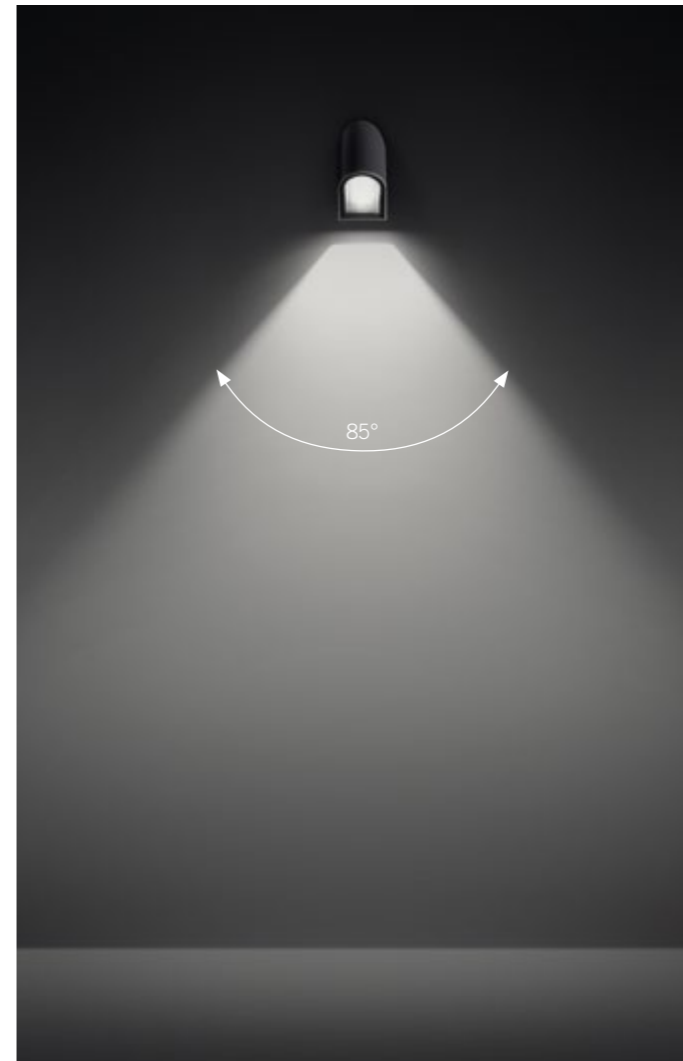

**With its elegant silhouette
Petit Applique hide itself
within the architecture while
emphasizing the lit effect.**