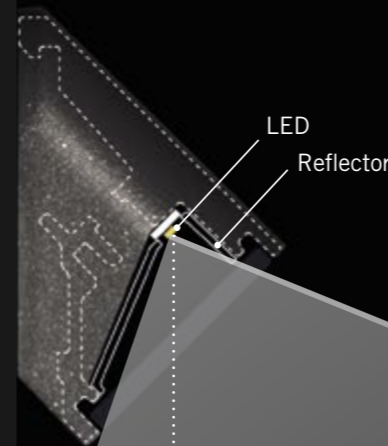

### Wall applique: vertical light without glare

Petit applique is conceived to design a precise light effect on the vertical surface. Its sharp beam starts only 3cm below the product. To maximize the visual comfort, the LED is properly concealed behind a polycarbonate reflector and totally hidden from the direct view. Maximum attention has been paid also to the finish of the reflector, which is photo etched in the joining lines to assure a perfect distribution of the beam with improved uniformity.

### Steplight: well defined beam on the horizontal plane

Minipetit is a steplight to be placed at the bottom of the wall. Its uniform beam extends from the wall towards the ground in front, opening in a characteristic rounded shape that seems like a petal. The rearward position of the LED and its tilted position inside the optical system, have been designed to project the beam horizontally, enhancing a wide portion of the front surface. The finishing of the photo etched shutter and the transparent glass, contribute to draw a sharp and graphic light beam.

LED  
Reflector

Wall applique

Wall  
Applique,  
minimal  
shapes to  
draw with  
light

**With its elegant silhouette  
Petit Applique hide itself  
within the architecture while  
emphasizing the lit effect.**

The minimal and compact design of this smooth overhang allows Petit applique to be integrated harmoniously into the context: the wall becomes a white canvas while the light turns into the protagonist of the scene in a game of light and shade effects. The fastening clip-on system and the transparent flush glass contribute to draw an extremely simple shape without any visible screws. Petit Applique is perfect for residential and hospitality projects to characterize a main entrance or facades, porches and terraces. It can be used with the beam facing downwards, or upwards, to enhance architectural details of a ceiling or a vault.