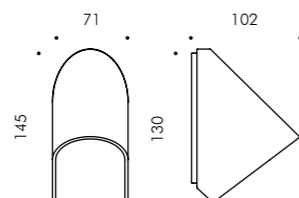

Colours to blend into the outdoor environment

S.1810W
COB LED **3000K** CRI90
Rated luminaire luminous flux 1032lm
Rated input power 14,5W
220V-240V AC 50/60Hz / DC ON/OFF Not Dimmable
Computer-simulated photometrics

S.1801W
HIGH-POWER LED **3000K** CRI90
Rated luminaire luminous flux 160lm
Rated input power 4,1W **24V DC**
Requires constant voltage remote power supply 24V DC

Petit Applique and Minipetit Steplight, in their different finishes can easily match the ambiances of both the day and the night.

White, aluminium grey and anthracite grey are the colours selected for the standard versions.

The Petit range, can also be requested (with surcharge) in other standard colours available in Simes catalogue or in any RAL colours*.

(* with minimum order quantity)