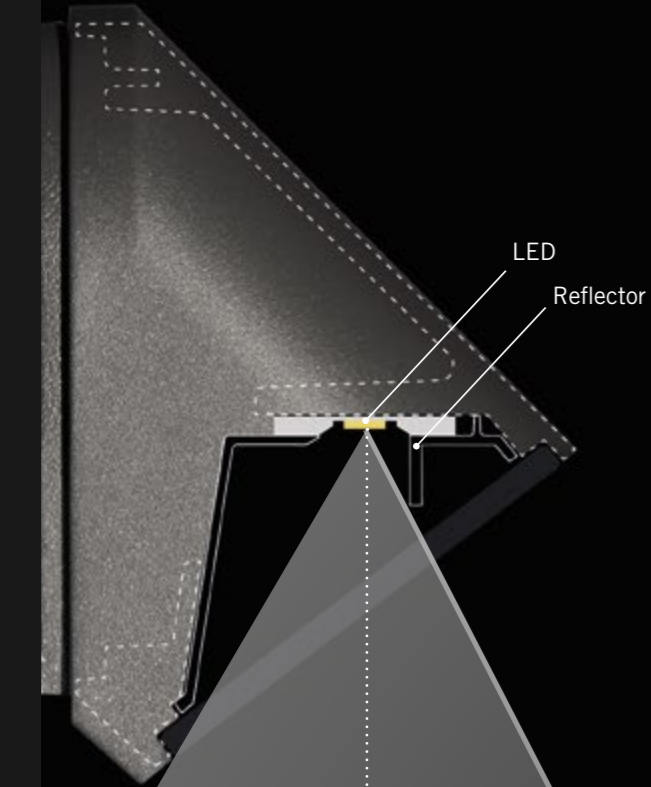

**IP protection**

IP65

**Insulation class**

CLASS III ⚡ STEPLIGHT

CLASS I ⚡ WALL APPLIQUE

**Mechanical resistance**

IK 07

Petit applique, conceived for the higher part of the wall, it draws a sharp and expressive light effect on the vertical surface. With the steplight version instead the light is directed towards the walkway and enhances the space and the texture of the materials.

### Wall applique: vertical light without glare

Petit applique is conceived to design a precise light effect on the vertical surface. Its sharp beam starts only 3cm below the product. To maximize the visual comfort, the LED is properly concealed behind a polycarbonate reflector and totally hidden from the direct view. Maximum attention has been paid also to the finish of the reflector, which is photo etched in the joining lines to assure a perfect distribution of the beam with improved uniformity.

### Steplight: well defined beam on the horizontal plane

Minipetit is a steplight to be placed at the bottom of the wall. Its uniform beam extends from the wall towards the ground in front, opening in a characteristic rounded shape that seems like a petal. The rearward position of the LED and its tilted position inside the optical system, have been designed to project the beam horizontally, enhancing a wide portion of the front surface. The finishing of the photo etched shutter and the transparent glass, contribute to draw a sharp and graphic light beam.