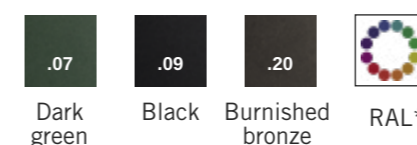

Petit Applique and Minipetit Steplight, in their different finishes can easily match the ambiances of both the day and the night.

White, aluminium grey and anthracite grey are the colours selected for the standard versions.

The Petit range, can also be requested (with surcharge) in other standard colours available in Simes catalogue or in any RAL colours*.