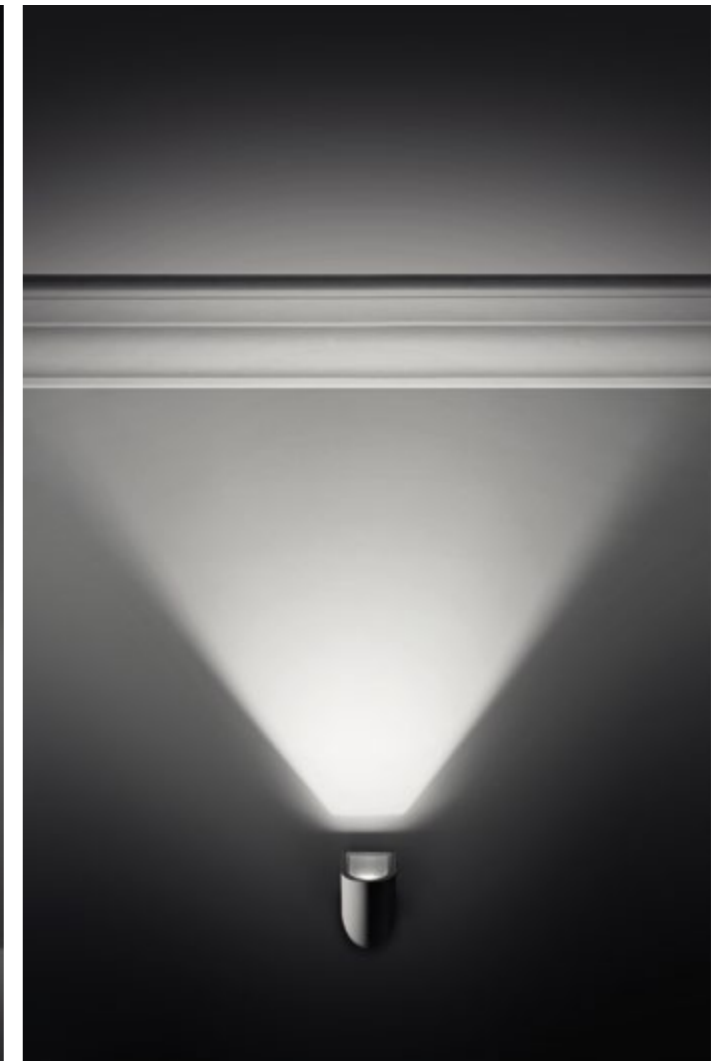

### Wall applique: vertical light without glare

Petit applique is conceived to design a precise light effect on the vertical surface. Its sharp beam starts only 3cm below the product. To maximize the visual comfort, the LED is properly concealed behind a polycarbonate reflector and totally hidden from the direct view. Maximum attention has been paid also to the finish of the reflector, which is photo etched in the joining lines to assure a perfect distribution of the beam with improved uniformity.

### Steplight: well defined beam on the horizontal plane

Minipetit is a steplight to be placed at the bottom of the wall. Its uniform beam extends from the wall towards the ground in front, opening in a characteristic rounded shape that seems like a petal. The rearward position of the LED and its tilted position inside the optical system, have been designed to project the beam horizontally, enhancing a wide portion of the front surface. The finishing of the photo etched shutter and the transparent glass, contribute to draw a sharp and graphic light beam.

LED  
Reflector

Wall applique

Wall  
Applique,  
minimal  
shapes to  
draw with  
light

**With its elegant silhouette  
Petit Applique hide itself  
within the architecture while  
emphasizing the lit effect.**

The minimal and compact design of this smooth overhang allows Petit applique to be integrated harmoniously into the context: the wall becomes a white canvas while the light turns into the protagonist of the scene in a game of light and shade effects. The fastening clip-on system and the transparent flush glass contribute to draw an extremely simple shape without any visible screws. Petit Applique is perfect for residential and hospitality projects to characterize a main entrance or facades, porches and terraces. It can be used with the beam facing downwards, or upwards, to enhance architectural details of a ceiling or a vault.