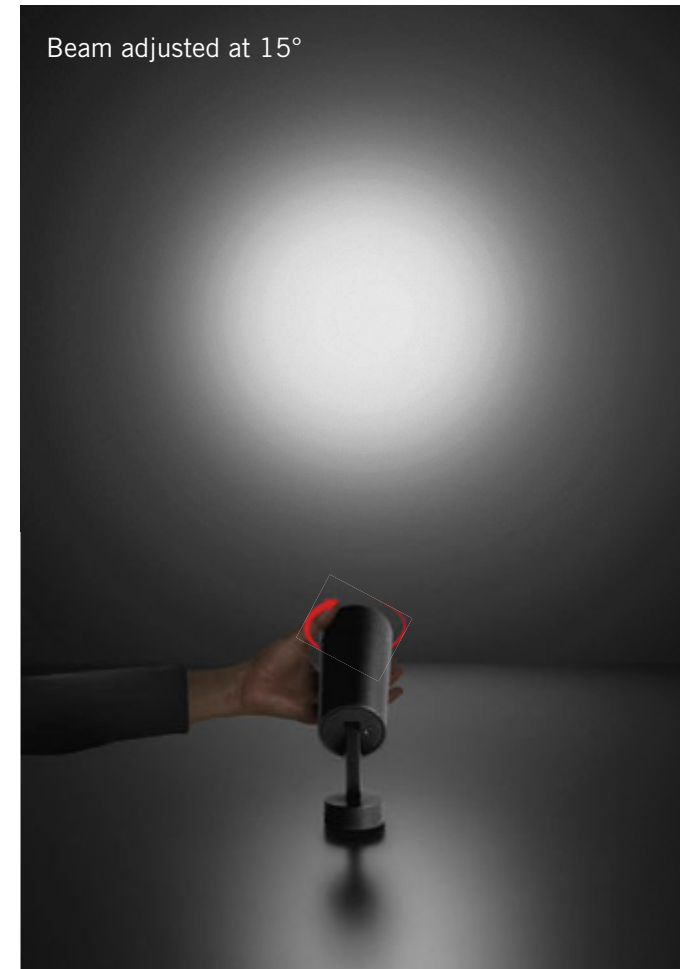

SIMES

Flower  
Tiltable Microprojector

## Flower, micro spotlight with adjustable optics.

Flower is proposed in 2 sizes: Flower Ø25, extremely small, blends into the scene when installed; Flower Ø35, slightly larger, offers high lighting performance while maintaining minimal dimensions. Both versions are available with a narrow 15° fixed optic or with a 45° medium fixed optic. The clean design with no visible cable comes together with high visual comfort due to the rearward optics and the use of special filters that refine the beam.