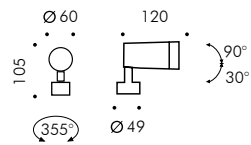

FLOWER ZOOM 60
Tilttable projector with adjustable optic

S.1650W
1 HIGH-POWER LED **3000K** CRI90 860lm
Rated luminaire luminous flux 630lm
Rated input power 10W **24V DC**
Computer-simulated photometrics

**Color Temperature available on request with no surcharge:
2700K, 4000K**

Requires constant voltage remote power supply 24V DC

S.1658
VISOR for FLOWER ZOOM 60
Colour: black (cod .09)