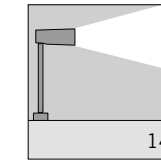

FLOWER 25 BOLLARD INCLUDING STAKE

Flower 25
Fix optic

S.1610W
1 HIGH-POWER LED **3000K** CRI90 202lm
Rated luminaire luminous flux 160lm
Rated input power 3,0W **24V DC**
Computer-simulated photometrics
Stake included

h(m)	Ø(m)	3000K E(lx)
1	0.25	1884
2	0.49	471
3	0.74	209
4	0.98	118
5	1.23	75