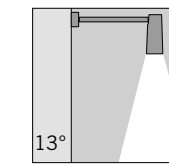

FLOWER 35 WITH ARM Tilttable projector with fixed optic

S.1625W
1 HIGH-POWER LED **3000K** CRI90 501lm
Rated luminaire luminous flux 343lm
Rated input power 6,0W **24V DC**
Computer-simulated photometrics

h(m)	Ø(m)	3000K E lx
1	0.23	3810
2	0.46	953
3	0.68	423
4	0.91	238
5	1.14	152