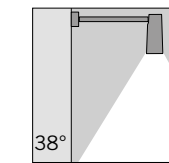

S.1626W
1 HIGH-POWER LED **3000K** CRI90 501lm
Rated luminaire luminous flux 301lm
Rated input power 6,0W **24V DC**
Computer-simulated photometrics

h(m)	Ø(m)	3000K E lx
1	0.69	642
2	1.39	161
3	2.08	71
4	2.77	40
5	3.46	26

Color Temperature available on request with no surcharge: **2700K, 4000K**
Beam lenses available on request with no surcharge: **24°**

Requires constant voltage remote power supply **24V DC**

S.1628
VISOR for FLOWER ZOOM 35
Colour: black (cod .09)