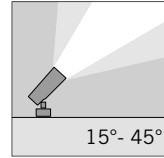

FLOWER ZOOM 60
Tilttable projector with adjustable optic

S.1650W
1 HIGH-POWER LED **3000K** CRI90 860lm
Rated luminaire luminous flux 630lm
Rated input power 10W **24V DC**
Computer-simulated photometrics

**Color Temperature available on request with no surcharge:
2700K, 4000K**

Requires constant voltage remote power supply 24V DC

S.1658
VISOR for FLOWER ZOOM 60
Colour: black (cod .09)