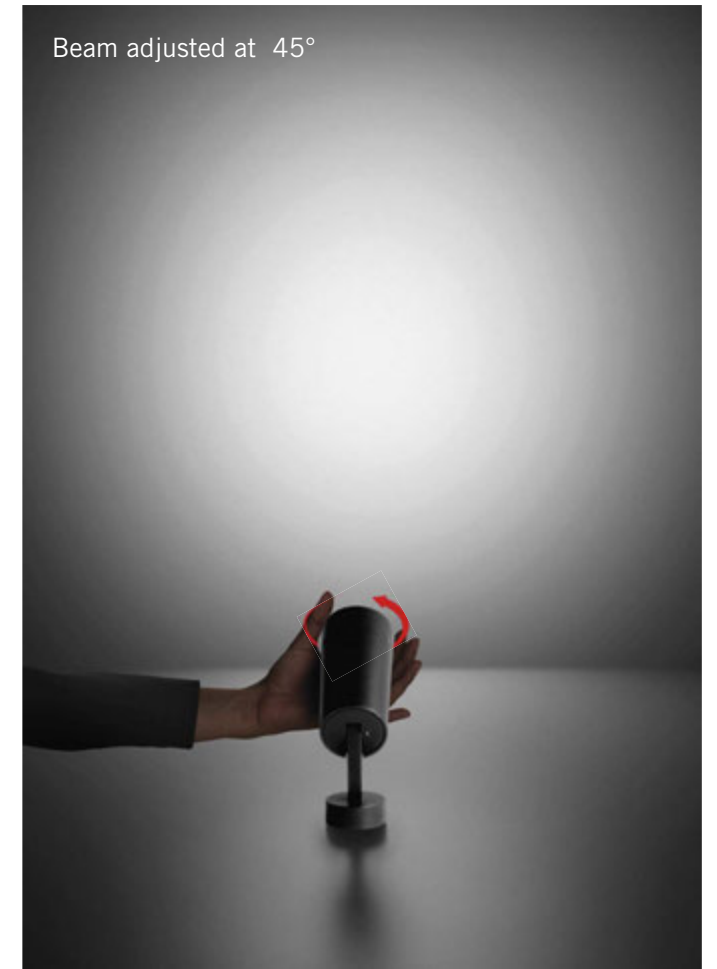

SIMES

Flower  
Tiltable Microprojector

## Flower, micro spotlight with adjustable optics.

Flower is proposed in 2 sizes: Flower Ø25, extremely small, blends into the scene when installed; Flower Ø35, slightly larger, offers high lighting performance while maintaining minimal dimensions. Both versions are available with a narrow 15° fixed optic or with a 45° medium fixed optic. The clean design with no visible cable comes together with high visual comfort due to the rearward optics and the use of special filters that refine the beam.