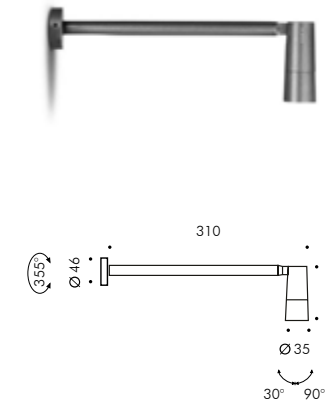

### FLOWER 35 WITH ARM Tilttable projector with fixed optic

**S.1625W**  
1 HIGH-POWER LED **3000K** CRI90 501lm  
Rated luminaire luminous flux 343lm  
Rated input power 6,0W **24V DC**  
Computer-simulated photometrics