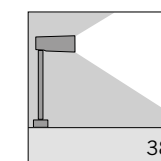

S.1631W
1 HIGH-POWER LED **3000K** CRI90 501lm
Rated luminaire luminous flux 301lm
Rated input power 6,0W **24V DC**
Computer-simulated photometrics
Stake included

h(m)	Ø(m)	3000K E(lx)
1	0.69	642
2	1.39	161
3	2.08	71
4	2.77	40
5	3.46	26

Color Temperature available on request with no surcharge: 2700K, 4000K
Beam lenses available on request with no surcharge: 24°

Requires constant voltage remote power supply 24V DC

S.1628

VISOR for FLOWER 35
Colour: black (cod .09)