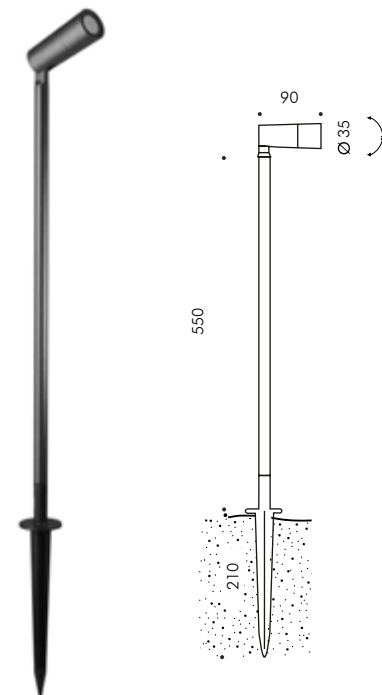

**Requires constant voltage remote power supply 24V DC**

**S.1608**

**VISOR** for FLOWER 25  
Colour: black (cod .09)

## FLOWER 35 BOLLARD INCLUDING STAKE

Flower 35  
Fix optic

**S.1630W**  
1 HIGH-POWER LED **3000K** CRI90 501lm  
Rated luminaire luminous flux 343lm  
Rated input power 6,0W **24V DC**  
Computer-simulated photometrics  
Stake included