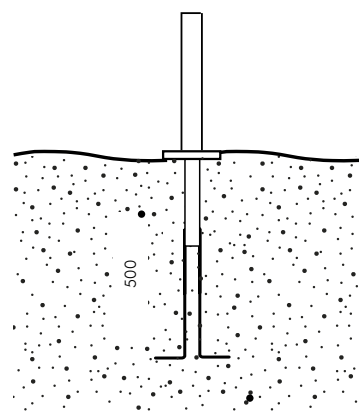

Flower ZOOM can be installed on poles  
Ø60/76mm using the pole adaptors.

Code S.1657 for Flower ZOOM 60 mm  
Code S.1667 for Flower ZOOM 75 mm

**S.1657**

**FLANGE FOR POLE Ø60/76mm  
INSTALLATION**

Flange in die-cast aluminium  
for FLOWER ZOOM 60  
Colour: black (cod .09)

Ø 60

**S.1667**

**FLANGE FOR POLE Ø60/76mm  
INSTALLATION**

Flange in die-cast aluminium  
for FLOWER ZOOM 75  
Colour: black (cod .09)

Ø 75

ROOT FOR POLE Ø60

**S.2808**

**PLANTED ROOT AS ACCESSORY**  
Pole total height 1000mm  
To be buried for 500mm