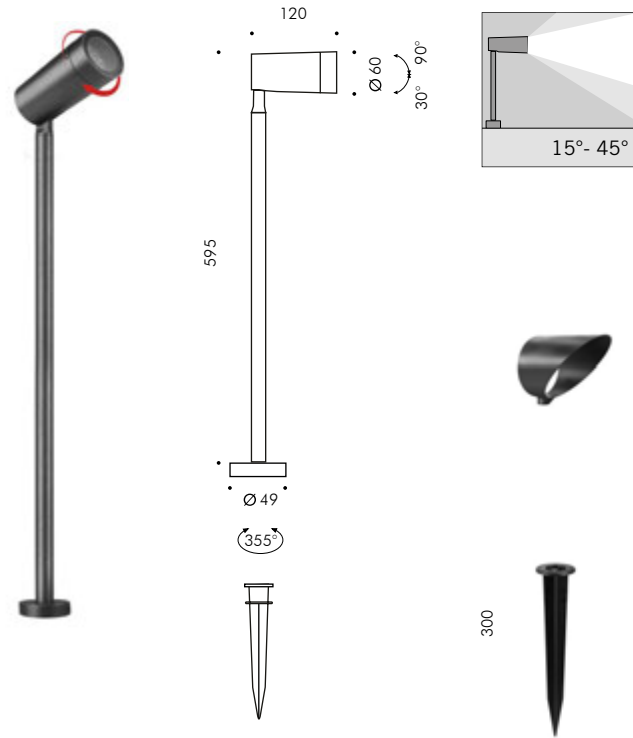

**Requires constant voltage remote power supply 24V DC**

**S.1628**

**VISOR** for FLOWER 35  
Colour: black (cod .09)

FLOWER ZOOM 60 ARM (Bollard version with stake accessory)

Flower ZOOM 60  
with adjustable optic