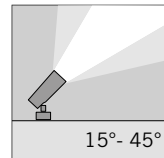

FLOWER ZOOM 75
Tilttable projector with adjustable optic

S.1660W
1 HIGH-POWER LED **3000K** CRI90 1293lm
Rated luminaire luminous flux 945lm
Rated input power 15W
220V-240V AC 50/60Hz Non Dimmerabile
Computer-simulated photometrics

**Color Temperature available on request with no surcharge:
2700K, 4000K**