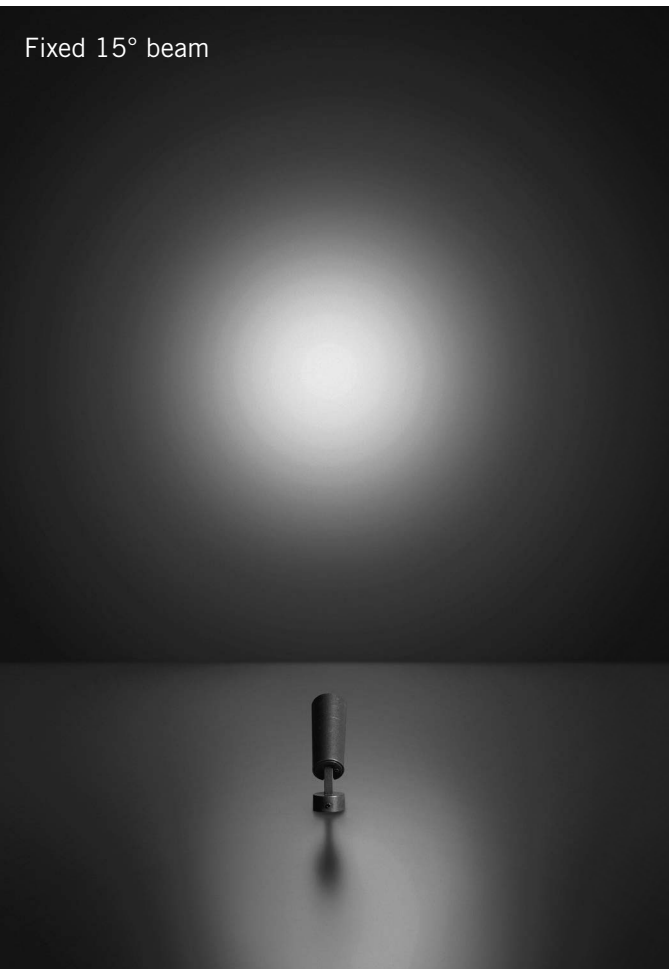

SIMES

Flower  
Tiltable Microprojector

## Flower, micro spotlight with adjustable optics.

Flower is proposed in 2 sizes: Flower Ø25, extremely small, blends into the scene when installed; Flower Ø35, slightly larger, offers high lighting performance while maintaining minimal dimensions. Both versions are available with a narrow 15° fixed optic or with a 45° medium fixed optic. The clean design with no visible cable comes together with high visual comfort due to the rearward optics and the use of special filters that refine the beam.