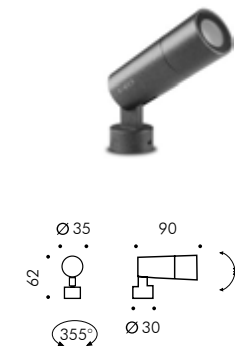

FLOWER 35
Tiltable projector with fixed optic

S.1620W
1 HIGH-POWER LED **3000K** CRI90 501lm
Rated luminaire luminous flux 343lm
Rated input power 6,0W **24V DC**
Computer-simulated photometrics

h(m)	13° Ø(m)	3000K E(lx)
1	0.23	3810
2	0.46	953
3	0.68	423
4	0.91	238
5	1.14	152

S.1621W
1 HIGH-POWER LED **3000K** CRI90 501lm
Rated luminaire luminous flux 301lm
Rated input power 6,0W **24V DC**
Computer-simulated photometrics

h(m)	38° Ø(m)	3000K E(lx)
1	0.69	642
2	1.39	161
3	2.08	71
4	2.77	40
5	3.46	26

Color Temperature available on request with no surcharge: **2700K, 4000K**
Beam lenses available on request with no surcharge: **24°**
Requires constant voltage remote power supply **24V DC**

S.1628
VISOR for FLOWER 35
Colour: black (cod .09)