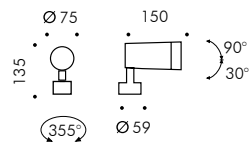

FLOWER ZOOM 75
Tilttable projector with adjustable optic

S.1660W
1 HIGH-POWER LED **3000K** CRI90 1293lm
Rated luminaire luminous flux 945lm
Rated input power 15W
220V-240V AC 50/60Hz Non Dimmerabile
Computer-simulated photometrics

**Color Temperature available on request with no surcharge:
2700K, 4000K**