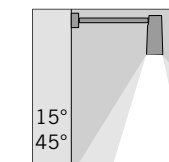

FLOWER 60 ZOOM WITH ARM Tilttable projector with adjustable optic

S.1655W
1 HIGH-POWER LED **3000K** CRI90 860lm
Rated luminaire luminous flux 630lm
Rated input power 10W **24V DC**
Computer-simulated photometrics

Color Temperature available on request with no surcharge: **2700K, 4000K**

Requires constant voltage remote power supply **24V DC**

S.1658
VISOR for FLOWER ZOOM 60
Colour: black (cod .09)