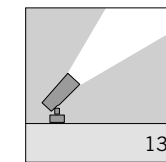

FLOWER 35
Tiltable projector with fixed optic

S.1620W
1 HIGH-POWER LED **3000K** CRI90 501lm
Rated luminaire luminous flux 343lm
Rated input power 6,0W **24V DC**
Computer-simulated photometrics

h(m)	13° Ø(m)	3000K E(lx)
1	0.23	3810
2	0.46	953
3	0.68	423
4	0.91	238
5	1.14	152

S.1621W
1 HIGH-POWER LED **3000K** CRI90 501lm
Rated luminaire luminous flux 301lm
Rated input power 6,0W **24V DC**
Computer-simulated photometrics

h(m)	38° Ø(m)	3000K E(lx)
1	0.69	642
2	1.39	161
3	2.08	71
4	2.77	40
5	3.46	26

Color Temperature available on request with no surcharge: **2700K, 4000K**
Beam lenses available on request with no surcharge: **24°**
Requires constant voltage remote power supply **24V DC**

S.1628
VISOR for FLOWER 35
Colour: black (cod .09)