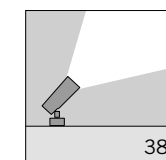

FLOWER 35
Tiltable projector with fixed optic

S.1620W
1 HIGH-POWER LED **3000K** CRI90 501lm
Rated luminaire luminous flux 343lm
Rated input power 6,0W **24V DC**
Computer-simulated photometrics

h(m)	13° Ø(m)	3000K E(lx)
1	0.23	3810
2	0.46	953
3	0.68	423
4	0.91	238
5	1.14	152

S.1621W
1 HIGH-POWER LED **3000K** CRI90 501lm
Rated luminaire luminous flux 301lm
Rated input power 6,0W **24V DC**
Computer-simulated photometrics

h(m)	38° Ø(m)	3000K E(lx)
1	0.69	642
2	1.39	161
3	2.08	71
4	2.77	40
5	3.46	26

Color Temperature available on request with no surcharge: **2700K, 4000K**
Beam lenses available on request with no surcharge: **24°**
Requires constant voltage remote power supply **24V DC**

S.1628
VISOR for FLOWER 35
Colour: black (cod .09)