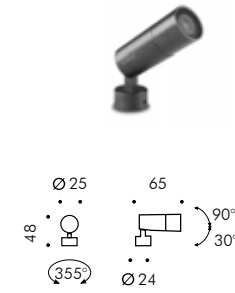

S.1600W
1 HIGH-POWER LED **3000K** CRI90 202lm
Rated luminaire luminous flux 160lm
Rated input power 3,0W **24V DC**
Computer-simulated photometrics

h(m)	14° Ø(m)	3000K E(lx)
1	0.25	1884
2	0.49	471
3	0.74	209
4	0.98	118
5	1.23	75

S.1601W
1 HIGH-POWER LED **3000K** CRI90 202lm
Rated luminaire luminous flux 143lm
Rated input power 3,0W **24V DC**
Computer-simulated photometrics

h(m)	26° Ø(m)	3000K E(lx)
1	0.45	581
2	0.91	145
3	1.36	65
4	1.82	36
5	2.27	23

Color Temperature available on request with no surcharge: **2700K, 4000K**
Beam lenses available on request with no surcharge: **63°**
Requires constant voltage remote power supply **24V DC**

S.1608
VISOR for FLOWER 25
Colour: black (cod .09)