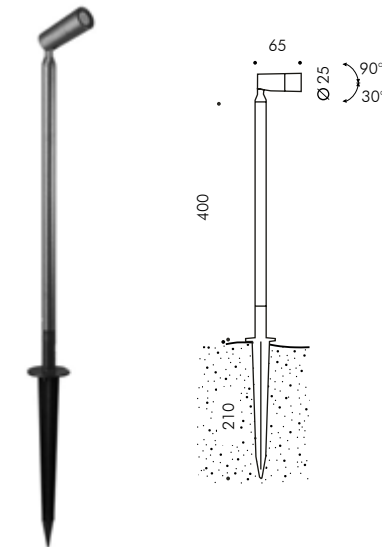

## STAKE FOR FLOWER ZOOM

**S.1659**  
**STAKE for FLOWER ZOOM 60 and FLOWER ZOOM 75**  
in polypropylene for temporary applications.

FLOWER ZOOM 60 and FLOWER ZOOM 75 can be installed on the stake S.1659 for the ground application.

# Flower bollard with stake

**A thin stem to simulate the shapes of nature.**

The pole version stands out for its graceful and slender design camouflaging inside flower boxes, flowerbeds, bushes and shrubs. Flower and Flower ZOOM combine aesthetics with lighting performances that are further expanded by the possibility of changing the beam width with the ZOOM version.

## FLOWER 25 BOLLARD INCLUDING STAKE

Flower 25  
Fix optic

**S.1610W**  
1 HIGH-POWER LED **3000K** CRI90 202lm  
Rated luminaire luminous flux 160lm  
Rated input power 3,0W **24V DC**  
Computer-simulated photometrics  
Stake included