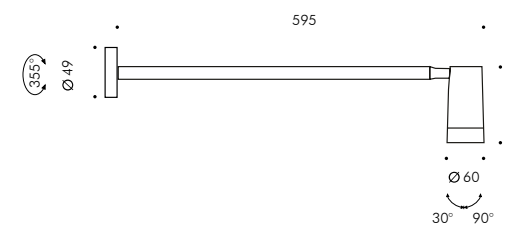

FLOWER 60 ZOOM WITH ARM Tilttable projector with adjustable optic

S.1655W
1 HIGH-POWER LED **3000K** CRI90 860lm
Rated luminaire luminous flux 630lm
Rated input power 10W **24V DC**
Computer-simulated photometrics

Color Temperature available on request with no surcharge: **2700K, 4000K**

Requires constant voltage remote power supply **24V DC**

S.1658
VISOR for FLOWER ZOOM 60
Colour: black (cod .09)