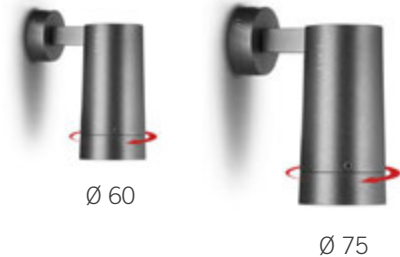

## Flower, micro spotlight with adjustable optics.

Flower is proposed in 2 sizes: Flower Ø25, extremely small, blends into the scene when installed; Flower Ø35, slightly larger, offers high lighting performance while maintaining minimal dimensions. Both versions are available with a narrow 15° fixed optic or with a 45° medium fixed optic. The clean design with no visible cable comes together with high visual comfort due to the rearward optics and the use of special filters that refine the beam.

**Flower ZOOM 15°**  
Narrow beam  
for an aiming light

Flower Zoom's Spot 15° ensures high cone precision of light characterized by an absolutely comfortable and glare-free distribution. The on-site zoom setting allows to shorten lighting design times because it allows to optimize the beam width according to the real impact of the subject in the scene. In the image you can see the light accent focused on the architectural element of the balcony.

**Flower ZOOM 45°**  
Wide beam  
for more diffused light

In Flood 45° mode, Flower Zoom succeeds to involve a very wide scene without defining a focal point but distributing the light extremely evenly on the surface. It is the ideal solution for illuminating large surfaces, urban contexts, green areas, trees and shrubs subject to change over time. The gradual adjustment that brings the beam from 15°- to 45°- and vice versa is always possible and takes place with a simple manual rotation of the front bezel. The image shows a more distributed illumination on the entire facade.

Pole Ø 38 for Flower  
Ø 60 for Flower Zoom

**Flower**  
Wall

**Flower ZOOM**  
Wall

**Flower ZOOM**  
Arm

**Flower**  
Arm