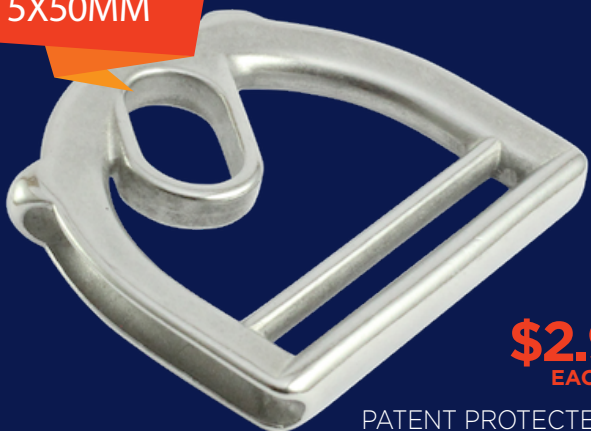

# PRO RIG®

- Elongated eye to accept shackle eye ends
- Available in 2 sizes
- Bar for movement control
- 2 Retaining eyes for wire rope

PATENT PROTECTED  
REGISTERED DESIGN®

CODE	FITS DEE SHACKLE UP TO SIZE	FITS TURNBUCKLE JAW/JAW	FITS WIRE ROPE UP TO SIZE
S3259EE-0550	10MM	6, 8, 10 & 12MM	5MM
S3259EE-0850	12MM	10 & 12MM	8MM

**5X50MM**

**\$2.95**  
EACH

PATENT PROTECTED  
REGISTERED DESIGN®

**EZI HOLD DEE RING WITH EYE & CROSS BAR - 5X50**  
AISI 316  
CODE: S3259EE-0550

**8X50MM**

**\$5.50**  
EACH

PATENT PROTECTED  
REGISTERED DESIGN®

**EZI HOLD DEE RING WITH EYE & CROSS BAR - 8X50**  
AISI 316  
CODE: S3259EE-0850

**UP TO  
20%  
OFF**

WAS **\$160.74** NOW **\$134.51**  
2" SQUARE END/CORNER BALUSTRADE POSTS  
P6600-5030

WAS **\$182.02** NOW **\$148.01**  
2" SQUARE CORNER BALUSTRADE POSTS  
P6610-5030