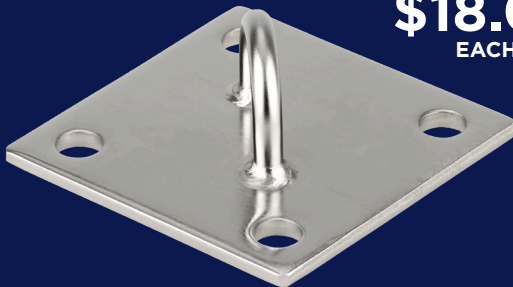

### VB CORD 5MM WHITE

200 METRE ROLL	\$75.60
----------------	---------

100M, 200M & 400M  
ROLLS

TYPE	4MM BREAKLOAD	5MM BREAKLOAD
VB - VENETIAN BLIND CORD	400KG	600KG
LE - LEECH CORD	400KG	655KG

**NEW**  
**304 GRADE**  
NEW DESIGN WITH LARGER EYE

WALL PLATE HORIZONTAL EYE  
AISI 304  
CODE: WPH-100S304

ONLY  
**\$9.29**  
EACH

WALL PLATE HORIZONTAL EYE  
AISI 304  
CODE: WPH-150S304

ONLY  
**\$18.09**  
EACH

WALL PLATE DIAGONAL EYE  
AISI 304  
CODE: WPD-100S304

ONLY  
**\$9.29**  
EACH

WALL PLATE DIAGONAL EYE  
AISI 304  
CODE: WPD-150S304

ONLY  
**\$18.09**  
EACH

**NEW CHEAPER**  
**AISI 316 PLATES AVAILABLE**

## CORNER BRACKETS

100MM EXTERNAL  
CODE: CB-EX100S

**AISI 304** <sup>NEW</sup> **\$12.30**

**AISI 316** ~~WAS \$22.38~~  
**\$18.51**

100MM INTERNAL  
CODE: CB-IN100S

**AISI 304** <sup>NEW</sup> **\$11.91**