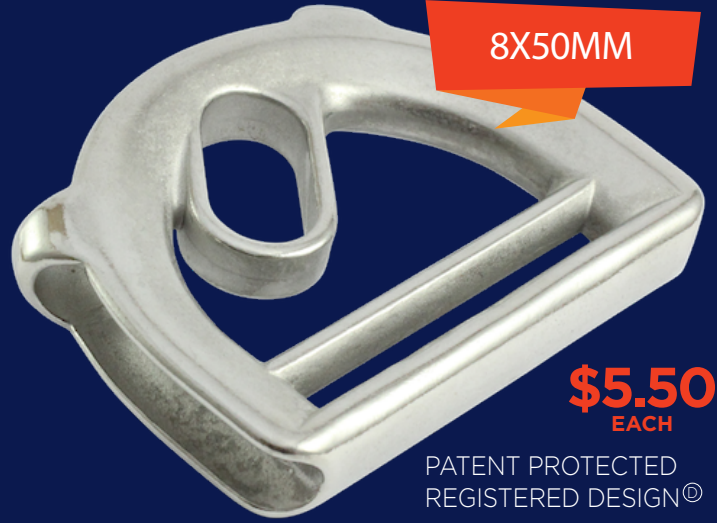

# PRO RIG®

- Elongated eye to accept shackle eye ends
- Available in 2 sizes
- Bar for movement control
- 2 Retaining eyes for wire rope

PATENT PROTECTED  
REGISTERED DESIGN®

CODE	FITS DEE SHACKLE UP TO SIZE	FITS TURNBUCKLE JAW/JAW	FITS WIRE ROPE UP TO SIZE
S3259EE-0550	10MM	6, 8, 10 & 12MM	5MM
S3259EE-0850	12MM	10 & 12MM	8MM

**5X50MM**

**\$2.95**  
EACH

PATENT PROTECTED  
REGISTERED DESIGN®

**EZI HOLD DEE RING WITH EYE & CROSS BAR - 5X50**  
AISI 316  
CODE: S3259EE-0550

**8X50MM**

**\$5.50**  
EACH

PATENT PROTECTED  
REGISTERED DESIGN®

**EZI HOLD DEE RING WITH EYE & CROSS BAR - 8X50**  
AISI 316  
CODE: S3259EE-0850

**UP TO  
20%  
OFF**

WAS **\$160.74** NOW **\$134.51**  
2" SQUARE END/CORNER BALUSTRADE POSTS  
P6600-5030

WAS **\$182.02** NOW **\$148.01**  
2" SQUARE CORNER BALUSTRADE POSTS  
P6610-5030

WAS **\$173.80** NOW **\$137.50**  
2" SQUARE ANGLE BALUSTRADE POSTS  
P6600A-5030

**AVAILABLE IN  
MIRROR OR  
SATIN FINISH**

**FREE HOLE DRILLING TO  
YOUR SPECIFICATIONS**

**ROUND POSTS**

**EXTRA FEATURES**